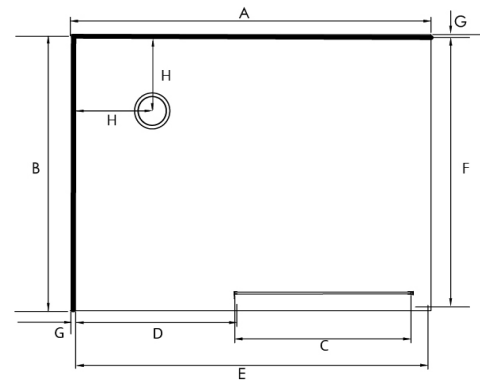

# AQUERO SLIDING DOOR SHOWERS

Dimension drawing depicts - Aquero 2 Panel Slider LH .

Pictured - Aquero 12 x 8 2 Panel Slider Silva LEFT HAND Flat Wall SKU S12X8LHSIFWZ

SEE TILE SHOWER LAYOUT FOR SETOUT DIMENSIONS

The door is reversible - and closes to the finished wall.

## FEATURES

- SILVA Extrusions and Hardware
- Low profile 60mm tray with 40mm upstand
- 1950mm high 6mm Thick Safety Glass
- Total OVERALL height 2020mm
- Door Opening Direction can be swapped from LH to RH
- Extrusions allow for adjustment to wall and floor
- High Quality Hardware

## LEGEND

| Dimension | Description                          | Shower Size |          |
|-----------|--------------------------------------|-------------|----------|
|           |                                      | 1200x800    | 1200x900 |
| A         | Tray Length External Dimension       | 1200mm      | 1200mm   |
| B         | Tray Depth External Dimension        | 800mm       | 900mm    |
| C         | Door Opening Dimension +/- 10mm      | 560mm       | 560mm    |
| D         | Small Return Panel Dimension         | 542mm       | 542mm    |
| E         | Door Panel Dimension                 | 1186mm      | 1186mm   |
| F         | Large Return Panel Dimension         | 780mm       | 880mm    |
| G         | Gib Board + Glue + Liner Thickness   | 13mm        | 13mm     |
| H         | Corner Waste Position (from Framing) | 250mm       | 250mm    |