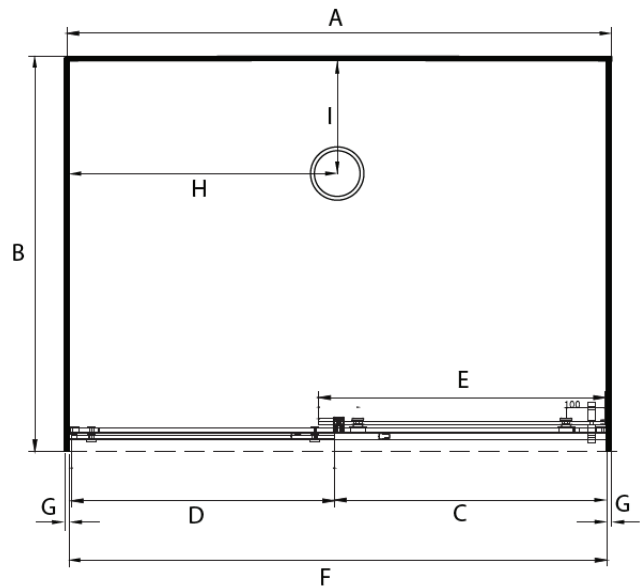

# PREMIER FRAMELESS AICOVE SHOWERS

Pictured - Premier Frameless 12 x 1 Silva Alcove LH Fixed

SKU SP1X12SIFWLH

SEE TILE SHOWER LAYOUT FOR SETOUT DIMENSIONS

The door is not reversible - and closes to the glass return.

## FEATURES

- Total OVERALL height 2060mm
- 2000mm high glass
- 8mm frameless Safety Glass
- Low profile tray with 40mm upstand
- Door closes to glass return
- Minimalistic extrusion allows adjustment to wall and floor
- No silicone joins required for glass
- High quality stainless / alloy fittings
- Available in Silva and Black

## LEGEND

Dimension	Description	Shower Size			
		1200x800	1200x900	1200x1000	1400x1000
A	Tray Width External Dimension	1200mm	1200mm	1200mm	1400mm
B	Tray Depth External Dimension	800mm	900mm	1000mm	1000mm
C	Door Opening Dimension +/- 10mm	580mm	580mm	580mm	680mm
D	Return Panel Dimension	570mm	570mm	570mm	670mm
E	Door Panel Dimension	630mm	630mm	630mm	730mm
F	Dimension between Wall Liner inner faces	1175mm	1175mm	1175mm	1375mm
G	Gib Board Liner Thickness +/-1.5mm	12.5mm	12.5mm	12.5mm	12.5mm
H	Centre Waste Position (Width from Framing)	600mm	600mm	600mm	700mm
I	Centre Waste Position (Depth from Framing)	250mm	250mm	250mm	250mm