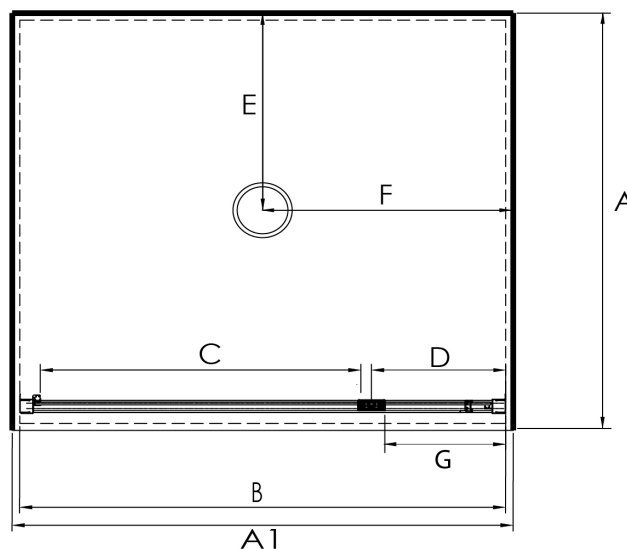

# AQUERO UNEQUAL SIDED ALCOVE PIVOT DOOR SHOWERS

Pictured Above - 900x1200x900 Alcove White Pivot Door Moulded Wall  
SKU 3614518

## DESCRIPTION

The Aquero Unequal Sided Alcove Pivot Door range of Showers can be purchased as a complete Shower Cubicle including Acrylic Tray, Wall Liner and Door Pack.

The Door Pack and Tray can also be purchased as individual items for a tiled floor and /or tiled wall installation.

## FEATURES

- Low profile tray with 40mm upstand
- 1950mm high glass
- Total OVERALL height 2020mm
- Removeable drip strip and gutter
- Pivot door in a modern 1 piece design with 6mm Safety Glass
- Magnetic strip on closing edge of door
- Metal Trim on Base of Glass Return
- Quality alloy hardware

## LEGEND

Dimension	Description	Shower Size					
		760x900 900mm Door	900 x 760 760mm Door	1200x800 1200mm Door	900x1200 900mm Door	1200x900 1200mm Door	1200x1000 1200mm Door
A	Tray External Dimension Depth	760mm	900mm	800mm	1200mm	900mm	1000mm
A1	Tray External Dimension Width	900mm	760mm	1200mm	900mm	1200mm	1200mm
B	Door Frame Outer Dimension	875mm	735mm	1175mm	875mm	1175mm	1175mm
C	Door Opening Dimension	640mm	550mm	640mm	640mm	640mm	640mm
D	Centre of Pivot Block to Liner	138mm	88mm	410mm	138mm	410mm	410mm
E	Waste position Depth	380mm	450mm	250mm	250mm	250mm	250mm
F	Waste Position Width	450mm	380mm	600mm	450mm	600mm	600mm
G	Small Glass Return Panel Width	N/A	N/A	393mm	N/A	393mm	393mm