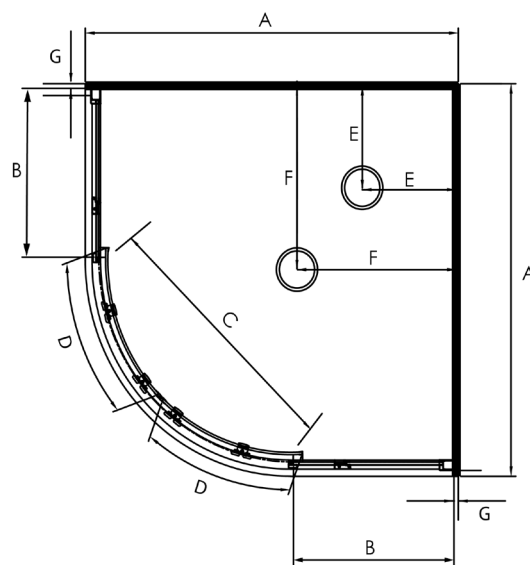

RETRO ROUND CORNER EQUAL SIDED SHOWERS

Pictured Above - Retro 900 x 900mm SILVA Flat Wall
See SKU RR900SIFW18

DESCRIPTION

The Symphony RETRO Round Sliding Door range is the perfect solution for low height rooms or spaces with a total height of 1900mm.

FEATURES

- Low profile tray with 40mm upstand
- 1830mm high glass
- Total OVERALL height 1900mm
- Quick release rollers for easy cleaning
- Magnetic strip on closing edges of doors
- 6mm Safety Glass
- High quality stainless/alloy fittings and hardware

TABLE

Dimension	Description	Shower Size	
		900mm	1000mm
A	Tray External Dimension	900mm	1000mm
B	Return Panel Dimension	335mm	430mm
C	Door Opening Dimension	540mm	540mm
D	Door Panel Dimension	410mm	410mm
E	Waste Position (Corner waste)	250mm	250mm
G	Waste Position (Centre waste)	450mm	450mm
I	Gib and Liner thickness +/- 1.5mm	12.5mm	12.5mm

ORDERING CODES

Description	Shower Size	
	900mm	1000mm
Complete Cubicle SILVA Flat Wall	RR900SIFW18	RR1000SIFW18
Centre waste tray option for complete cubicle	CNRWOPTION	CNRWOPTION
Tray Only Centre Waste White	TFR900CW	TFR1000CW
Tray Only Corner Waste White	TFR900CNR	TFR1000CNR
Liner Only Flat Wall 1830mm High White	LB9X9FW2S18	LB1X1FW2S18
Round Door Pack Complete 1830mm High SILVA	DR900SI18	DR1000SI18