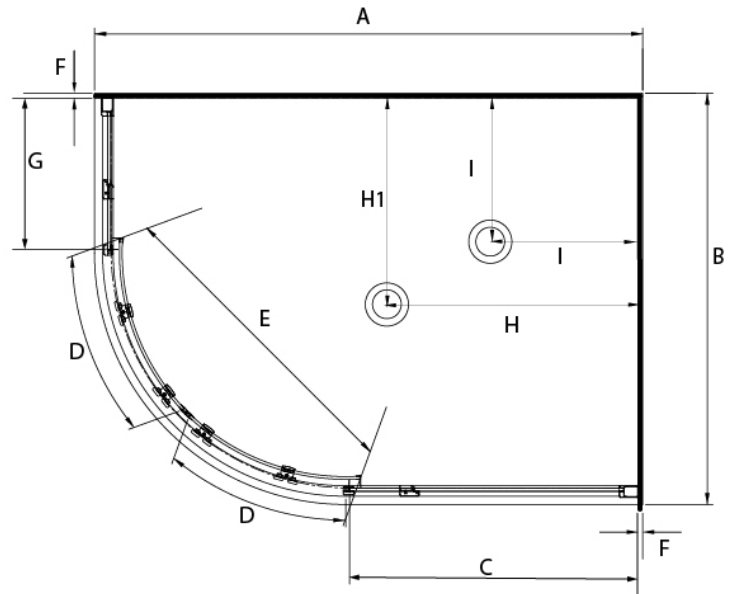

RETRO ROUND UNEQUAL SIDED SHOWERS

Pictured Above - Stellar 1200 x 900 Round Corner LH
Flat Wall Silver

SKU - RR12X9SIFWLH18

DESCRIPTION

The Symphony RETRO Round Sliding Door range is the perfect solution for low height rooms or spaces with a total height of 1900mm.

FEATURES

- Low profile tray with 40mm upstand
- 1830mm high glass
- Total OVERALL height 1900mm
- Quick Release Rollers for easy cleaning
- Magnetic strip on closing edges of doors
- 6mm Safety Glass
- High quality stainless/alloy fittings and hardware

LEGEND

Dimension	Description	Shower Size	
		1200 x 900 LH	1200 x 900 RH
A	Tray External Length	1200mm	1200mm
B	Tray External Width	900mm	900mm
C	Large Glass Return Panel	640mm	640mm
D	Door Panel Width	410mm	410mm
E	Door Opening Width	540mm	540mm
F	Gib and Liner thickness +/- 1.5mm	12.5mm	12.5mm
G	Small Glass Return Panel	335mm	335mm
H	Centre Waste Dimension	550mm	550mm
H1	Centre Waste Dimension	450mm	450mm
I	Corner Waste Position	250mm	250mm

ORDERING CODES

Description		
	1200 x 900 LH	12 x 9 RH
Complete Cubicle Silva Flat Wall	RR12X9SIFWLH18	RR12X9SIFWRH18
Centre waste tray option for complete cubicle	CNRWOPTION	CNRWOPTION
Tray Only Centre Waste	TFR12X9LHCW	TFR12X9RHCW
Tray Only Corner Waste	TFR12X9LHCNR	TFR12X9RHCNR
Liner Only Flat Wall 1830mm High White	LB12X9FW2S18	LB12X9FW2S18
Round Door Pack Complete 1950MM High Silva	DR12X9SI18	DR12X9SI118