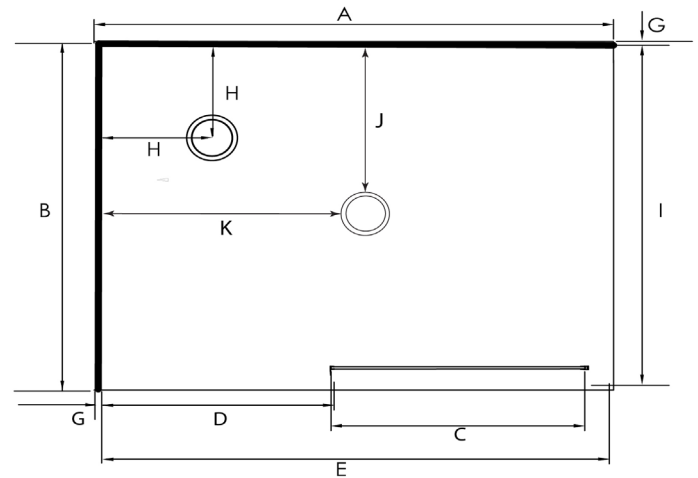

# AQUERO SLIDING DOOR SHOWERS

Pictured - Aquero 1200 x 900 2 Panel Sliding Door  
Right Hand Tray Configuration Flat Wall Silva  
SKU S12X9AQRSRHSIFWZ

SEE TILE SHOWER LAYOUT FOR SETOUT DIMENSIONS

The door is reversible - and closes to the finished wall.

## FEATURES

- Total OVERALL height 2020mm
- Low profile tray with 40mm upstand
- 1950mm high glass
- 6mm Safety Glass
- Door is reversible (can open from left to right and right to left)
- Doorset available in White, Silva and Black
- Extrusions allow for adjustment to wall and floor
- High quality stainless/alloy fittings and hardware

## LEGEND

Dimension	Description	Shower Size	
		1200x800	1200x900
A	Tray Length External Dimension	1200mm	1200mm
B	Tray Depth External Dimension	800mm	900mm
C	Door Opening Dimension +/- 10mm	560mm	560mm
D	Small Return Panel Dimension	542mm	542mm
E	Door Panel Dimension	1186mm	1186mm
F	Large Return Panel Dimension	780mm	880mm
G	Gib Board + Glue + Liner Thickness	13mm	13mm
H	Corner Waste Position (from Framing)	250mm	250mm
I	Return Panel Dimension	770mm	870mm
J	Centre Waste Position	N/A	450mm
K	Centre Waste Position	N/A	600mm