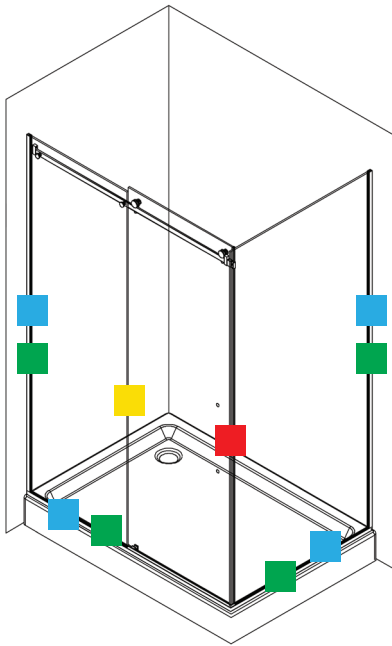

SEALS - PREMIER FRAMELESS SLIDING