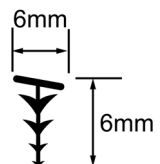

PREMIER WEDGE SEAL BLACK

PART # PLWEDGESEALBLK

INCLUDES -

1 X 1 METRE LONG LENGTH OF **BLACK** WEDGE SEAL TO FIT BETWEEN WALL AND FLOOR CHANNELS AND GLASS