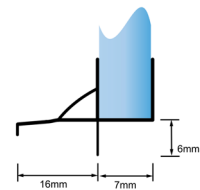

DEZINE DRIP STRIP WITH DRIP DEFLECTOR PART # PDRIPSLINE1M

- 1M LONG DRIP STRIP TO SUIT DEZINE PIVOT DOOR SHOWER
- INCLUDES INNER DRIP DEFLECTOR

FITS 6MM GLASS