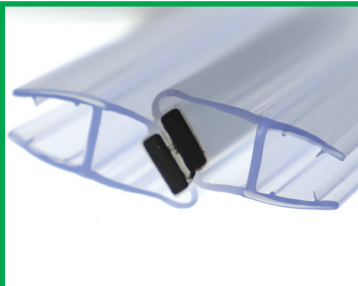

MAGNETIC DOOR SEAL PAIR

PART # PSEALMAG195

INCLUDES -

2 X MAGNETIC SEALS FOR CLOSING EDGES
OF DOORS