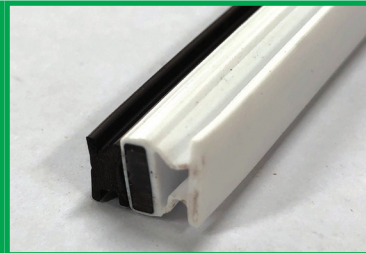

#### AQUERO PIVOT DOOR MAGNET SET PART # PSEALMAGSQ195

INCLUDES -  
1 X MAGNET TO SUIT AQUERO PIVOT DOOR SHOWERS

1 FITS ONTO EXTRUSION OF DOOR  
1 FITS INTO FRAMEWORK EXTRUSION