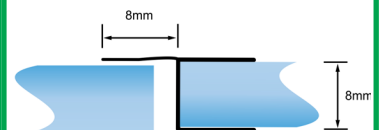

FRAMELESS PIVOT WEATHERSEAL CLEAR

PART # PFWEATHERSEALSQ2M

INCLUDES - 1 X WEATHERSEAL 2M LONG

FITS ONTO EDGE OF SMALL RETURN PANEL TO SEAL GAP BETWEEN DOOR AND PANEL