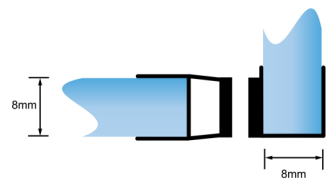

FRAMELESS PIVOT MAGNETIC DOOR SEAL CLEAR

PART # PFSEALMAGSQ2M

INCLUDES -
1 X PAIR OF MAGNETIC SEALS 2M LONG
FITS ONTO LEADING EDGE OF DOOR AND EDGE OF RETURN PANEL