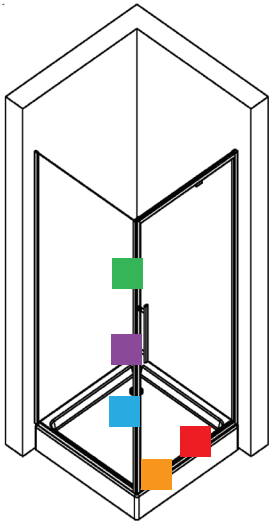

SEALS - SQUARE AND RECTANGLE FRAMED

SQUARE PIVOT DOOR