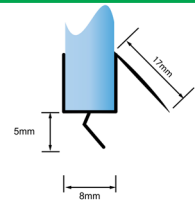

FRAMELESS PIVOT DRIP STRIP BLACK

PART # PFD RIP1MBLK

INCLUDES -
1 X DRIP SEAL 1M LONG

FITS TO BOTTOM OF DOOR