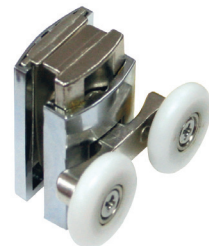

CURVATO MK3 BOTTOM ROLLER

SKU PRBOTROLMK3

- FEATURES SPRUNG LOADED QUICK RELEASE MECHANISM FOR EASY CLEANING OF LOWER AREA OF DOOR PANEL
- SINGLE SCREW FIXING

SUITS CURRENT (POST 2012) MODEL CURVATO SHOWERS