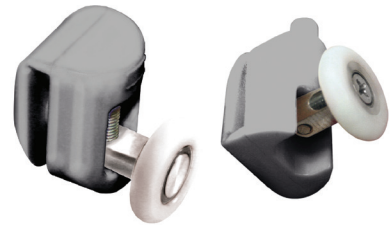

DEZINE SINGLE ROLLER SET GREY

SKU PRELSETSINGY

INCLUDES 2 X TOP AND 2 X BOTTOM

*THE COMPLETE KIT TO RENOVATE 1 X DOOR PANEL
TO RENOVATE A SHOWER COMPLETELY 2 X KITS ARE REQUIRED*

SUITS ALL OLD MODEL DEZINES (PRE 2018) WITH 1830MM HIGH GLASS SETS