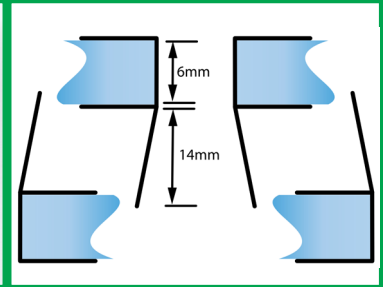

WEATHERSEAL SET 4 PIECE 1950MM

PART # PSEALWEATHER195

INCLUDES -
2 X WEATHERSEALS FOR TRAILING EDGES
OF DOOR PANELS

2 X WEATHERSEALS FOR EDGES OF RETURN
PANELS