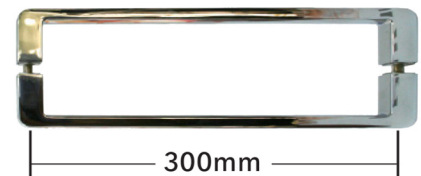

PREMIER HANDLE (TYPE L) CHROME

SKU PHANDLEL

CHROME PLATED CAST ALLOY HANDLE
DOUBLE M6 SCREW FIXINGS @300MM CENTRES

SUITS OLD MODEL (PRE APRIL 2021) PREMIER SHOWERS