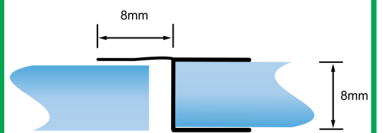

FRAMELESS PIVOT WEATHERSEAL BLACK

PART # PFWEATHERSEALSQ2MBLK

INCLUDES - 1 X WEATHERSEAL 2M LONG

FITS ONTO EDGE OF SMALL RETURN PANEL TO SEAL GAP BETWEEN DOOR AND PANEL