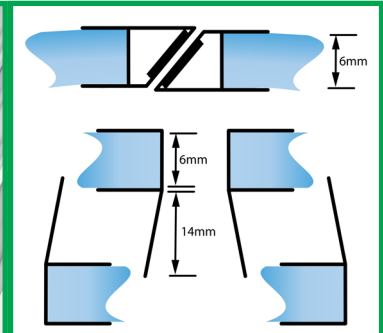

WEATHERSEAL + MAGNETIC SET 6 PIECE 1950MM

PART # PSEALKIT195

INCLUDES -
2 X WEATHERSEALS FOR TRAILING EDGES
OF DOOR PANELS
2 X WEATHERSEALS FOR EDGES OF RETURN
PANELS
2 X MAGNETIC SEALS FOR CLOSING EDGES
OF DOORS