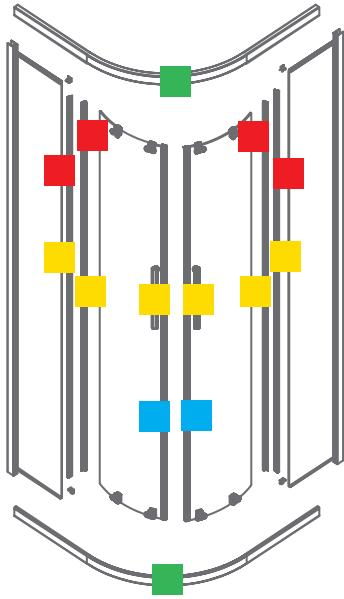

SHOWER SEALS - DEZINE / CURVATO / V-SLIDER