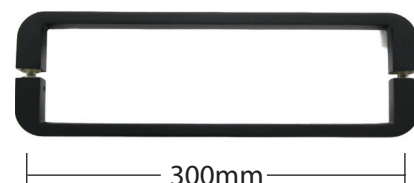

PREMIER HANDLE (TYPE L) BLACK

SKU PHANDLELBLK

BLACK POWDERCOATED CAST ALLOY HANDLE
DOUBLE M6 SCREW FIXINGS @300MM CENTRES

SUITS OLD MODEL (PRE APRIL 2021) PREMIER SHOWERS