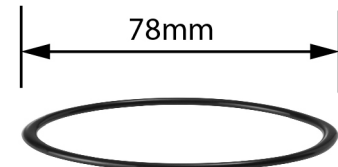

AQUAKNIGHT WASTE EASY CLEAN SMALL O-RING SEAL SKU WAQKNSMLSEAL

INCLUDES 1 X O'RING 78MM. FITS ONTO INNER ASSEMBLY TOP FLANGE

SUITS ALL AQUAKNIGHT 90MM SIDE AND BOTTOM OUTLET WASTES WHICH INCLUDE HAIR CLAW