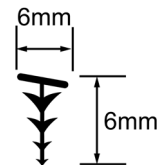

PREMIER WEDGE SEAL CLEAR

PART # PLWEDGESEAL

INCLUDES -

1 X 1 METRE LONG LENGTH OF **CLEAR** WEDGE SEAL TO FIT BETWEEN WALL AND FLOOR CHANNELS AND GLASS