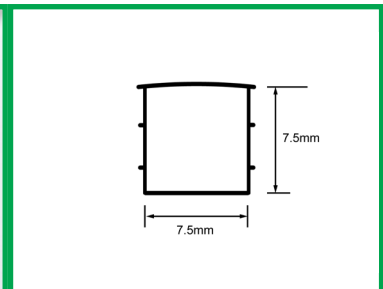

DEZINE ROUND TOP AND BOTTOM FRAME RAIL INSERT SEAL

PART # PELINSERT

INCLUDES -
1 X INSERT SEAL FOR DEZINE ROUND TOP
OR BOTTOM FRAMES