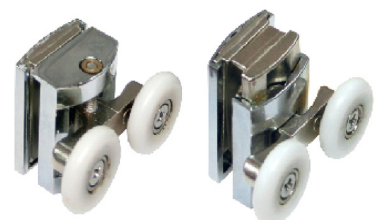

CURVATO MK3 ROLLER SET

SKU PRSETMK3

INCLUDES 2 X TOP(DOUBLE) AND 2 X BOTTOM (DOUBLE)
THE COMPLETE KIT TO RENOVATE 1 X DOOR PANEL
TO RENOVATE A SHOWER COMPLETELY 2 X KITS ARE REQUIRED

SUITS CURRENT (POST 2012) MODEL CURVATO SHOWERS