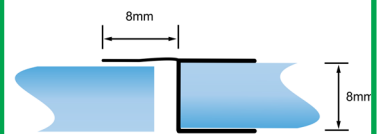

FRAMELESS PIVOT WEATHERSEAL CLEAR

PART # PFWEATHERSEALSQ2M

INCLUDES - 1 X WEATHERSEAL 2M LONG

FITS ONTO EDGE OF SMALL RETURN PANEL TO SEAL GAP BETWEEN DOOR AND PANEL