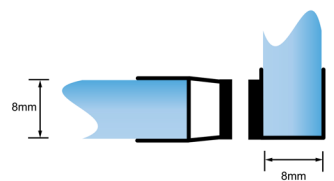

FRAMELESS PIVOT MAGNETIC DOOR SEAL BLACK

PART # PFSEALMAGSQ2MBLK

INCLUDES -
1 X PAIR OF MAGNETIC SEALS 2M LONG
FITS ONTO LEADING EDGE OF DOOR AND EDGE OF RETURN PANEL