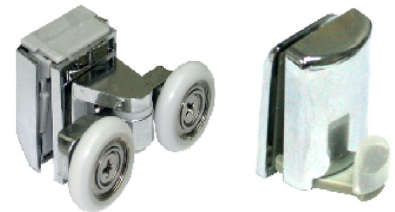

CURVATO MK1 ROLLER SET

SKU PRSETMK1

INCLUDES 2 X TOP(DOUBLE) AND 2 X BOTTOM (CLIP)
THE COMPLETE KIT TO RENOVATE 1 X DOOR PANEL
TO RENOVATE A SHOWER COMPLETELY 2 X KITS ARE REQUIRED

SUITS OLD (PRE 2012) MODEL CURVATO SHOWERS