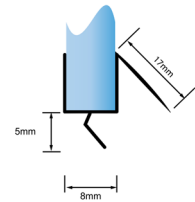

FRAMELESS PIVOT DRIP STRIP BLACK

PART # PFDRIP1MBLK

INCLUDES -
1 X DRIP SEAL 1M LONG

FITS TO BOTTOM OF DOOR