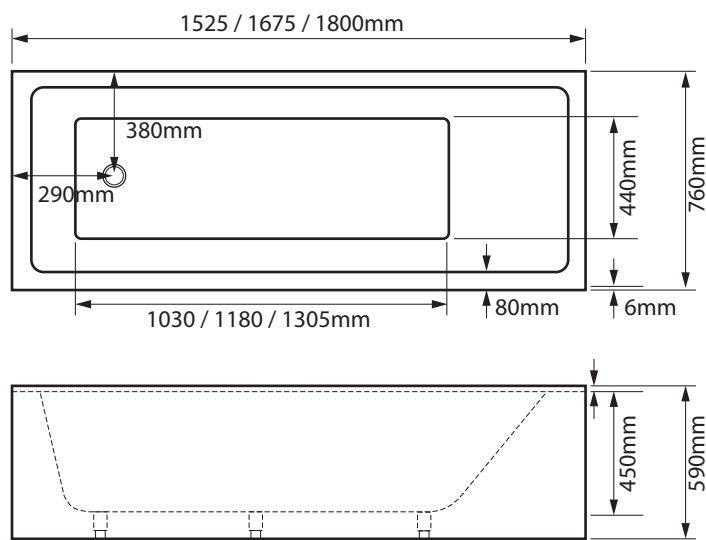

FREESTANDING BATHS

VIDA FREESTANDING BATH

The Vida Freestanding Bath is the ultimate solution for an easy installation and easy clean bath. Designed to fit into the corner of any bathroom, the Vida does not require any support framing or surround; it saves money and time, and looks elegant in any setting.

FEATURES:

- 15mm pressed upstand around perimeter of bath
- Generous bathing / showering area
- Fast installation - no support frame required
- Durable solid acrylic construction
- Fibreglass reinforced
- Bath stands on adjustable steel feet

SKUs

FSBTHVIDA1525 - FREESTANDING VIDA BATH 1525X760X590

FSBTHVIDA1675 - FREESTANDING VIDA BATH 1675X760X590

FSBTHVIDA1800 - FREESTANDING VIDA BATH 1800X760X590