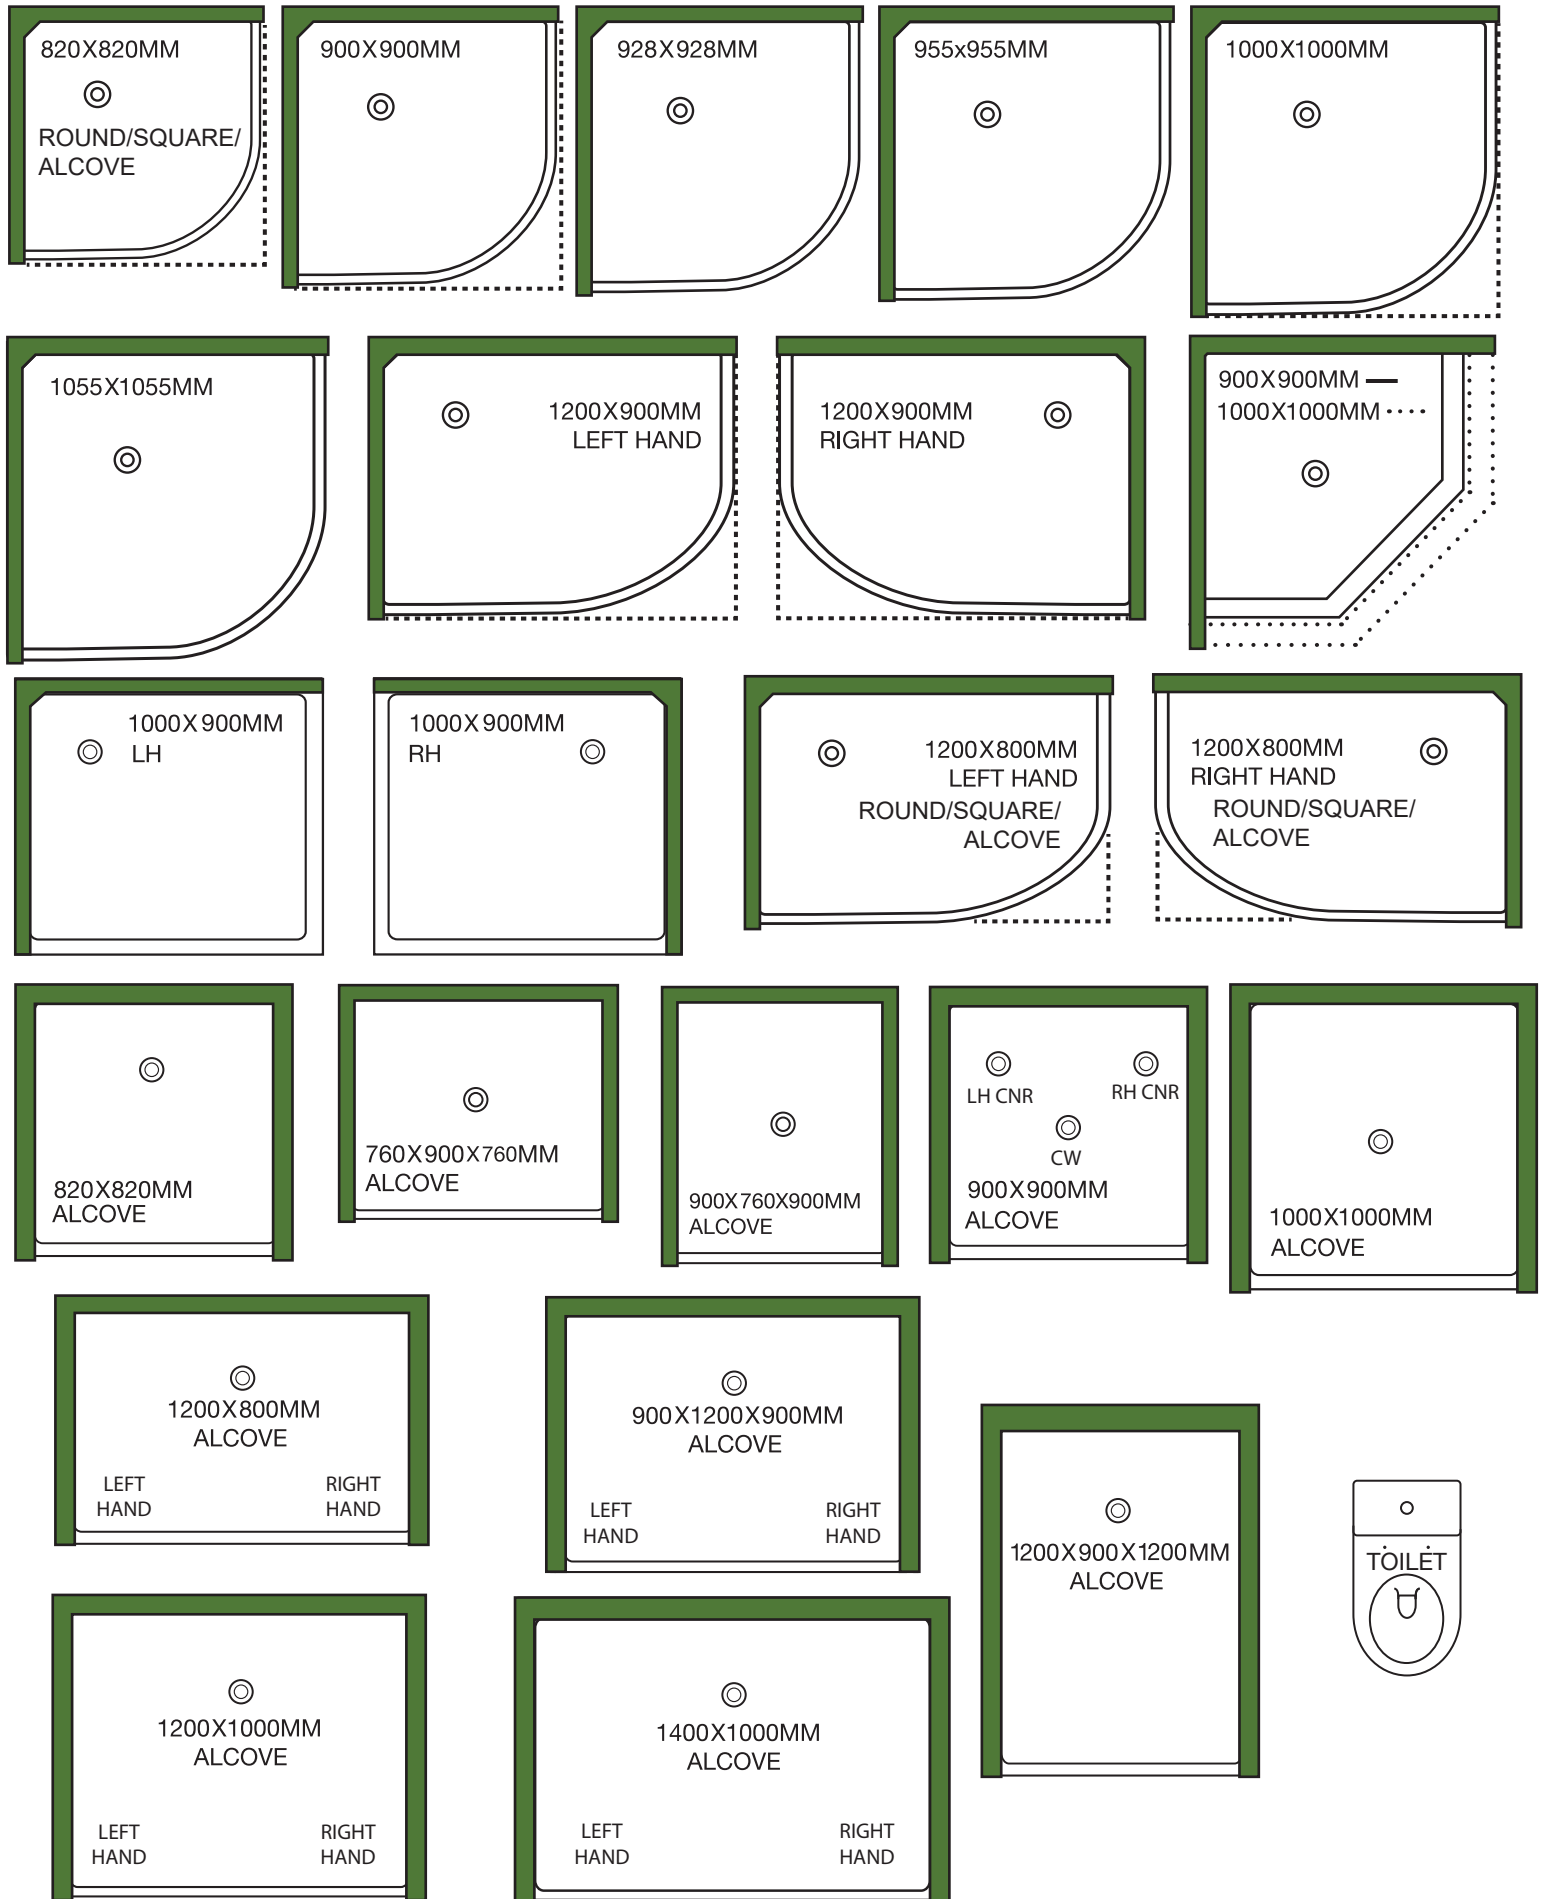

# BATHROOM PLANNER

Scale 1:25 (One small square is 10cm and ten squares is 1 me-

1200X460MM

1000X460MM

900X460MM

750X460MM

600X460MM

1525 X 760MM BATH

1675 X 760MM BATH

1800 X 760MM BATH

In accordance with our continuous product development programs, Fibre Systems sizes and specifications outlined in these specifications are subject to change without notice.