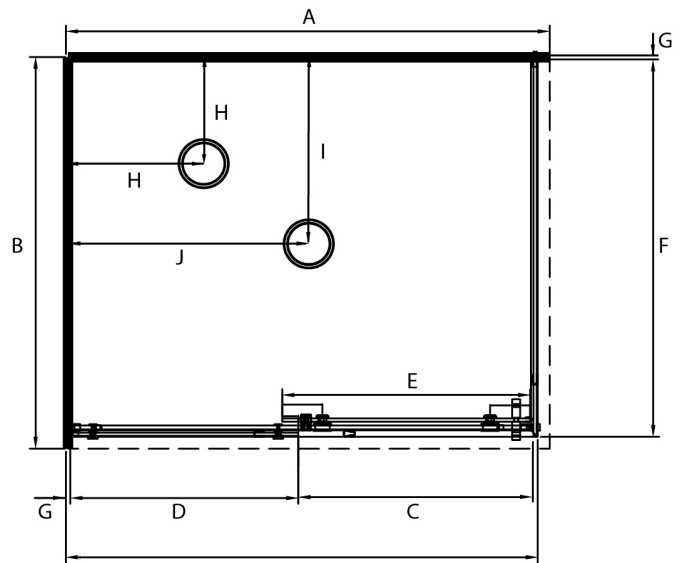

PREMIER FRAMELESS 2 SIDED SLIDING DOOR SHOWERS

Pictured - Premier Frameless 1200 x 800 2 Sided Silver LEFT HAND Fixed SP12X8SIFWLH

Pictured - Premier Frameless 1200 x 900 2 Sided Black RIGHT HAND Fixed SP12X9BLFWRH

DESCRIPTION

The Symphony Premier Frameless Range of Showers can be purchased as a complete shower cubicle including Acrylic Tray, Wall Liner and Door Pack.

The Door Pack and Tray can also be purchased as individual items for a tiled wall and/or floor installation.

SEE TILE SHOWER LAYOUT FOR SETOUT DIMENSIONS

The door is not reversible - and closes to the glass return.

FEATURES

- Total OVERALL height 2060mm
- 2000mm high glass
- 8mm frameless Safety Glass
- Low profile tray with 40mm upstand
- Door closes to glass return
- Minimalistic extrusion allows adjustment to wall and floor
- No silicone joins required for glass
- High quality stainless / alloy fittings
- Available in White, Silver and Black

LEGEND

Dimension	Description	Shower Size				
		1200x800	1200x900	1200x1000	1400x1000	1600x900
A	Tray Length External Dimension	1200mm	1200mm	1200mm	1400mm	1600mm
B	Tray Depth External Dimension	800mm	900mm	1000mm	1000mm	900mm
C	Door Opening Dimension +/- 10mm	540mm	540mm	540mm	640mm	740mm
D	Small Return Panel Dimension	562mm	562mm	562mm	662mm	762mm
E	Door Panel Dimension	618mm	618mm	618mm	718mm	818mm
F	Large Return Panel Dimension	758mm	858mm	958mm	958mm	858mm
G	Gib Board + Glue + Liner Thickness	12.5mm	12.5mm	12.5mm	12.5mm	12.5mm
H	Corner Waste Position (from Framing)	250mm	250mm	250mm	250mm	N/A
I	Centre Waste Position (Depth from Framing)	N/A	450mm	500mm	N/A	450mm
J	Centre Waste Position (Width from Framing)	N/A	600mm	600mm	N/A	800mm