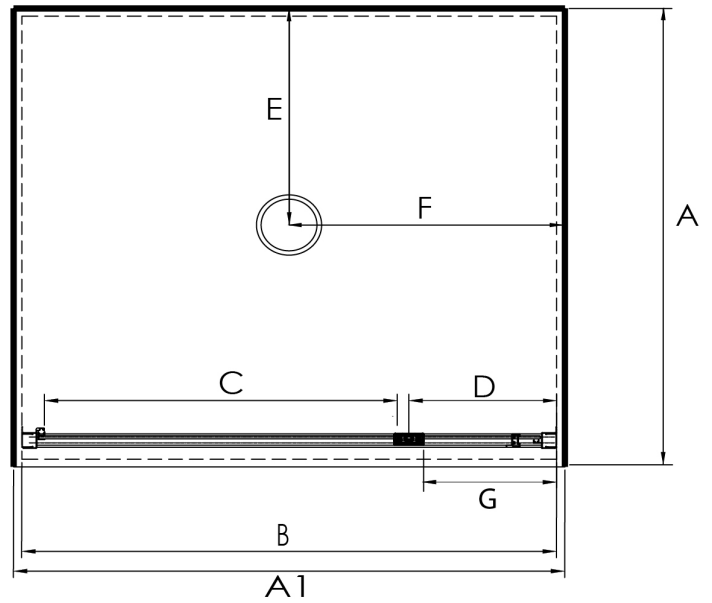

AQUERO UNEQUAL SIDED ALCOVE PIVOT DOOR SHOWERS

Pictured Above - 900x1200x900 Alcove White Pivot Door Moulded Wall
SKU S9X12X9AQAWHMW

DESCRIPTION

The Aquero Unequal Sided Alcove Pivot Door range of Showers can be purchased as a complete Shower Cubicle including Acrylic Tray, Wall Liner and Door Pack.

The Door Pack and Tray can also be purchased as individual items for a tiled floor and /or tiled wall installation.

Door is reversible - flip to fit.

FEATURES

- Low profile tray with 40mm upstand
- 1950mm high glass
- Total OVERALL height 2020mm
- Removeable drip strip and gutter
- Pivot door in a modern 1 piece design with 6mm Safety Glass
- Magnetic strip on closing edge of door
- Metal Trim on Base of Glass Return
- Quality alloy hardware

LEGEND

Dimension	Description	Shower Size					
		760x900 900mm Door	900 x 760 760mm Door	1200x800 1200mm Door	900x1200 900mm Door	1200x900 1200mm Door	1200x1000 1200mm Door
A	Tray External Dimension Depth	760mm	900mm	800mm	1200mm	900mm	1000mm
A1	Tray External Dimension Width	900mm	760mm	1200mm	900mm	1200mm	1200mm
B	Door Frame Outer Dimension	875mm	735mm	1175mm	875mm	1175mm	1175mm
C	Door Opening Dimension	640mm	550mm	640mm	640mm	640mm	640mm
D	Centre of Pivot Block to Liner	138mm	88mm	410mm	138mm	410mm	410mm
E	Waste position Depth	380mm	450mm	250mm	250mm	250mm	250mm
F	Waste Position Width	450mm	380mm	600mm	450mm	600mm	600mm
G	Small Glass Return Panel Width	N/A	N/A	393mm	N/A	393mm	393mm