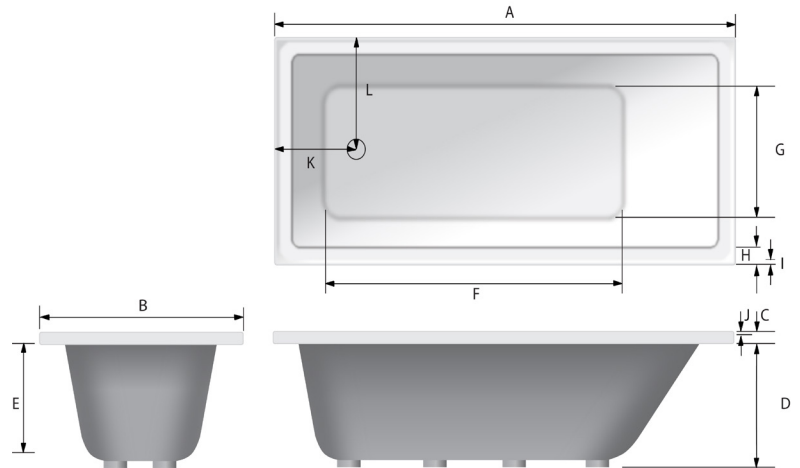

Vida Bath

Pictured - Vida 1675mm Bath

SKU - **BTHVIDA1675**

DESCRIPTION

The Vida Bath can be purchased as a bath only in 3 size variations.

Vida can also be purchased as a Shower / Bath Package.

The Bath is designed with a 15mm upstand around its complete perimeter to aid waterproofing between the bath and the wall lining.

The upstand is tightly pressed to make liner fitting easy, and also provide a square edge to bring waterproofing tapes and tiles down to.

The Vida Bath features solid mounted support feet which must be attached to the floor or to solid packers to support the base of the bath.

FEATURES

- Bath surface is 100% solid acrylic - most robust material for long term reliability
- 15mm pressed upstand around perimeter of bath
- Generous bathing / showering area
- Fibreglass reinforced
- Contoured for comfortable bathing
- Bath stands on levelling support feet
- Height - 470mm

LEGEND

Dimension	Description	Bath Size		
		1525mm	1675mm	1800mm
A	Bath Length	1525mm	1675mm	1800mm
B	Bath Width	760mm	760mm	760mm
C	Lip Height	40mm	40mm	40mm
D	External Depth (less lip, incl feet) +/- 3mm	430mm	430mm	430mm
E	Internal Depth (less lip)	420mm	420mm	420mm
F	Internal Length of Floor	1025mm	1180mm	1300mm
G	Internal Width of Floor	440mm	440mm	440mm
H	Rim Width	80mm	80mm	80mm
I	Upstand Thickness +/- 2mm	7mm	7mm	7mm
J	Upstand Height	15mm	15mm	15mm
K	Waste Depth to edge of Bath	290mm	290mm	290mm
L	Waste Width to edge of Bath	380mm	380mm	380mm