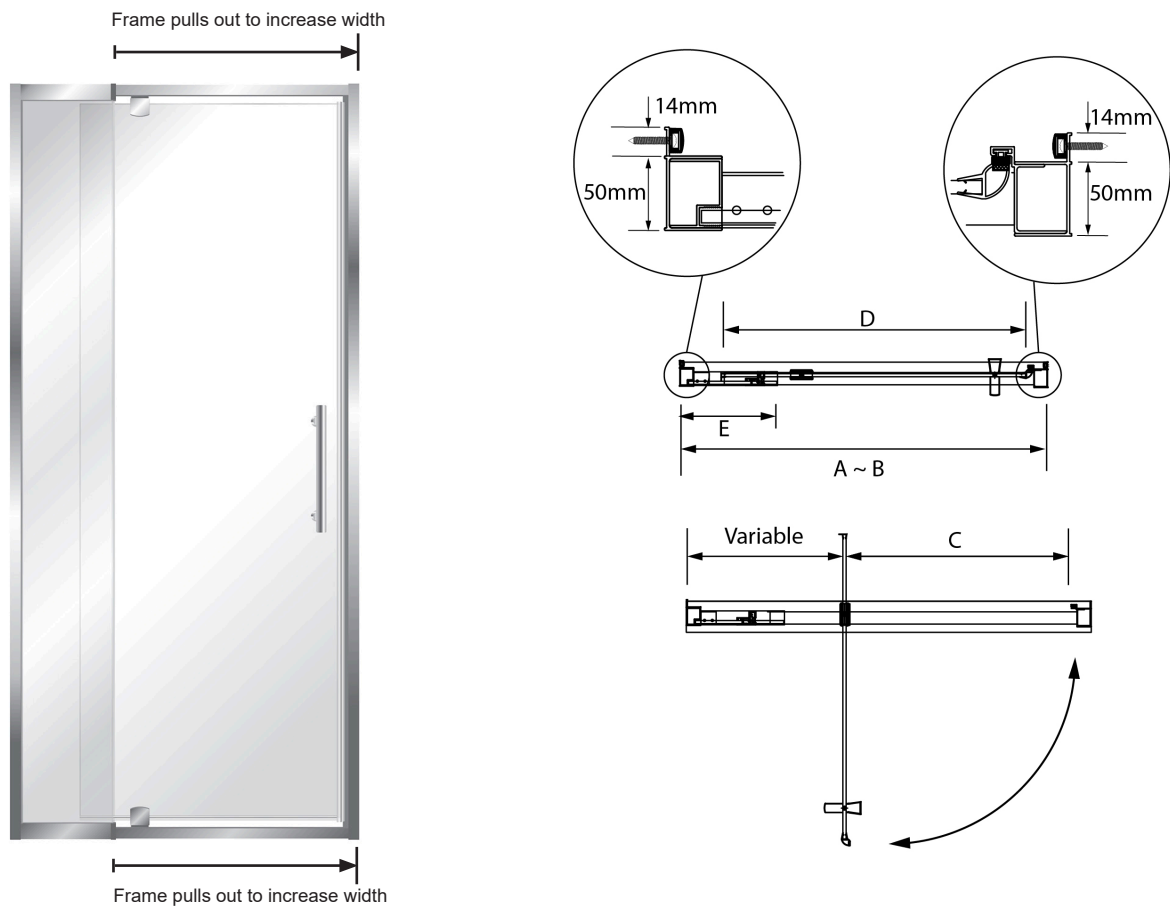

ADJUSTABLE SHOWER DOORS

Pictured - NP2 Adjustable door 1950mm Silva
SKU - **DNP2SI195**

DESCRIPTION

The Symphony Adjustable Shower Door range makes the perfect solution for replacing an old pivot door or shower curtain installed in an alcove cubicle.

The frame features a sliding "trombone" top and bottom rail system which allows the frame to expand and contract to the required width.

The door opening and fixed glass return panel width never changes however the distance from the door pivot block to the adjacent wall varies as the door is expanded.

Our doors are available in either 1830mm or 1950mm overall height.

FEATURES

- AS/NZS 2208 A Grade Safety Glass
- Door panel features a frameless design
- Door can open on the RH or LH side "flip to fit"
- Adjustable "trombone" frame
- Stylish minimalist design
- Polished alloy handle
- Silva finish only
- Available in 1950mm OR 1830mm heights
- Removable bottom drip seal for easy cleaning

Dimension	Description	Door Model					
		NP1	NP2	NP3	NP4	NP5	NP6
A	Minimum frame width overall	715mm	785mm	855mm	925mm	995mm	1135mm
B	Maximum Frame width overall	785mm	855mm	925mm	995mm	1065mm	1205mm
C	Door opening width	436mm	470mm	505mm	540mm	575mm	645mm
D	Door panel width	590mm	625mm	660mm	695mm	730mm	800mm
E	Fixed glass return panel and frame width	185mm	320mm	255mm	290mm	325mm	395mm