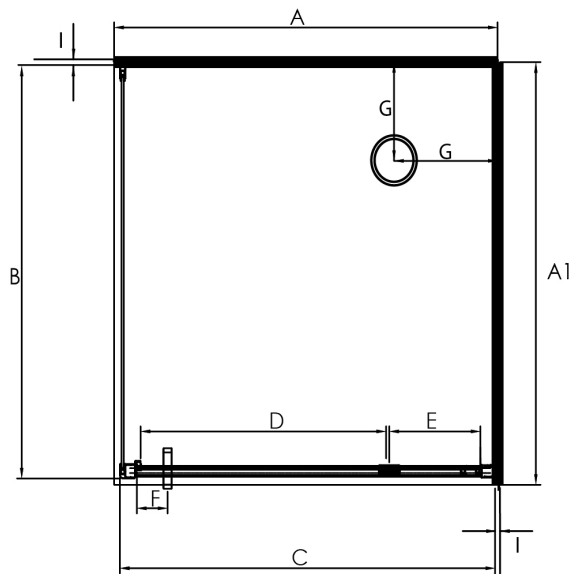

# AQUERO 1000 x 900 PIVOT DOOR SHOWERS

Pictured - Aquero 1000x900mm (900mm Door)  
Left-hand Tray Configuration Black Flat Wall  
**SKU S9XILHAQSBLFW**

SEE TILE SHOWER LAYOUT FOR SETOUT DIMENSIONS

The door is reversible (flip to fit).

## FEATURES

- Total OVERALL height 2020mm
- Available in White, Silver or Black
- Low profile tray with 40mm upstand
- 1950mm high glass
- Pivot door in a modern 1 piece design with 6mm safety glass
- Extrusions allow for adjustment to wall and floor
- High quality hardware

## LEGEND

| Dimension | Description                              | Shower Size                |                             |
|-----------|--|----------------------------|-----------------------------|
|           |  | 1000 x 900 <b>900 Door</b> | 1000 x 900 <b>1000 Door</b> |
| A         | Tray External Width Dimension            | 900mm                      | 1000mm                      |
| A1        | Tray External Length Dimension           | 1000mm                     | 900mm                       |
| B         | Return Panel Dimension                   | 970mm                      | 870mm                       |
| C         | Door Frame Dimension                     | 870mm                      | 970mm                       |
| D         | Door Opening Dimension                   | 640mm                      | 640mm                       |
| E         | Centre of Pivot Block to Inside of Frame | 138mm                      | 238mm                       |
| F         | Centre of Handle to Edge of Door         | 80mm                       | 80mm                        |
| G         | Waste position                           | 250mm                      | 250mm                       |
| H         | Waste position                           | 250mm                      | 250mm                       |
| I         | Gib board + Glue + Liner Thickness       | 13mm                       | 13mm                        |