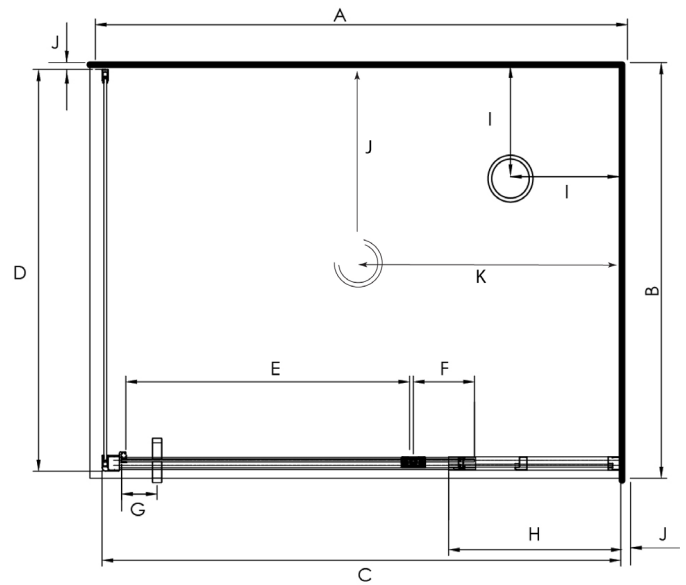

# AQUERO 1200 2 SIDED PIVOT DOOR SHOWERS

Pictured - Aquero 1200 x 900 Pivot Door  
Left Hand Tray Configuration Flat Wall Silva  
**SKU 3614511**

**SEE TILE SHOWER LAYOUT FOR SETOUT DIMENSIONS**

The door opening direction is reversible

## FEATURES

- Total OVERALL height 2020mm
- Available in Silva and White
- Low profile tray with 40mm upstand
- 1950mm high glass
- Pivot door in a modern 1 piece design with 6mm Safety Glass
- Extrusions allow for adjustment to wall and floor
- High quality hardware
- Door can be ordered on 900mm side as an optional extra (surcharge applies)

## LEGEND

Dimension	Description	Shower Size			
		1200 x 900 1200 Door	1200 x 900 900 Door	1200 x 1000 1200 Door	1200 x 1000 1000 Door
A	Tray External Length Dimension	1200mm	1200mm	1200mm	1200mm
B	Tray External Width Dimension	900mm	900mm	1000mm	1000mm
C	Door Frame Dimension	1170mm	870mm	1170mm	970mm
D	Return Panel Dimension	870mm	1170mm	970mm	1170mm
E	Door Opening Dimension	640mm	640mm	640mm	640mm
F	Centre of Pivot Block to Edge of Door Glass	138mm	138mm	238mm	238mm
G	Centre of Handle to Edge of Door	80mm	80mm	80mm	80mm
H	Return Glass Panel Dimension	389mm	N/A	389mm	N/A
I	Waste position (Corner)	250mm	250mm	250mm	250mm
J	Waste position (Centre)	450mm	600mm	500mm	600mm
K	Waste position (Centre)	600mm	450mm	600mm	500mm