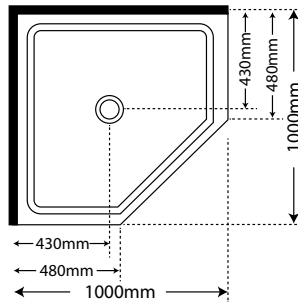

Aquero 1000 Corner Angle