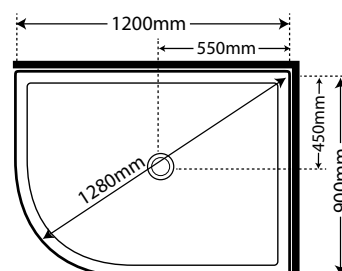

Curvato 1200 x 900 RH*