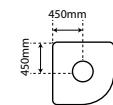

Folded and moulded in New Zealand.

MAXIMUM ONE PIECE SHEET SIZE - 2000mm X 3535mm

Doors and Liners also sold separately - speak to your merchant for details

Retro Round 900

SKU RR900SIFW18
Corner Waste Silva Flat Wall