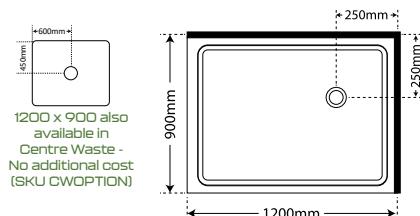

Premier Frameless 1200x900 Right Hand Shower

1200 x 1000

SKU   **Sliding Door**