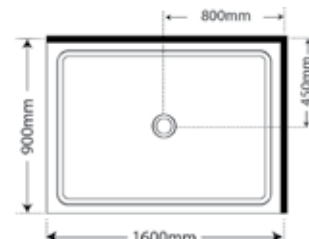

FEATURES

- Designed for installation with Acrylic or Pinnacle Tray and Liner
- Also suitable for tile installation
- 8mm Frameless Safety Glass
- Wall and Floor minimalistic extrusion allows adjustment to wall and floor
- Door closes to glass return
- Concentric wheels at top allows door adjustment
- High quality stainless / alloy fittings
- No silicone joints required to glass
- Low profile tray
- 40mm upstand
- See our 7 Star Quality Assurance