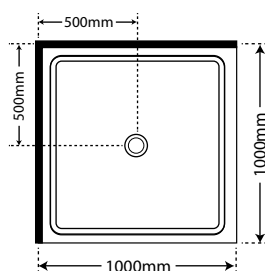

Retro Square 1000

SKU RS1000SIFW18
Pivot Door Silva Flat Wall

SKU RS1000SIFWS18
3 Panel Sliding Stacker Door Silva Flat Wall

Also available in
Corner Waste
SKU
CNRWOPTION -
No additional

1. **FEATURES**
2. Low profile tray with 40mm up-stand
   - 1830mm high glass doors
   - Magnetic strip on closing edge of door
   - Pivot door - modern design, 6mm Safety Glass
   - Removeable drip strip with gutter
   - High quality stainless/alloy fittings and hardware
   - All doors are reversible (flip to fit)
   - See our 7 Star Quality Assurance...