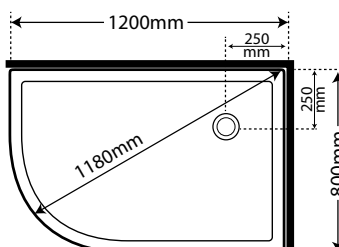

Curvato 1200 x 800 RH

Corner Waste Only

Corner Waste Only	SKU
White Flat Wall	CR12X8WHFWRH
Silva Flat Wall	CR12X8SIFWRH
Black Flat Wall	CR12X8BLFWRH
White Moulded Wall	CR12X8WHMWRH
Silva Moulded Wall	CR12X8SIMWRH
Black Moulded Wall	CR12X8BLMWRH