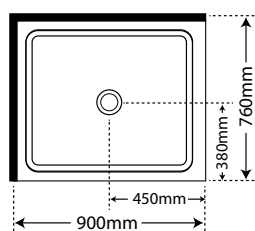

Aquero 900 x 760 LH

Pivot Door

White Flat Wall	S9X7AQSWHFWLH
Silva Flat Wall	S9X7AQSSIFWLH
Black Flat Wall	S9X7AQSBFLWLH
White Moulded Wall	S9X7AQSWHFWLH
Silva Moulded Wall	S9X7AQSSIMWLH
Black Moulded Wall	S9X7AQSBMLWLH

SKU

Standard Pivot door opening 900 side /
Option: White/Silva Door on 760 side, surcharge applies

LH

3 Panel Sliding Stacker Door

Silva Flat Wall	S9X7AQSSIFWLHS
Silva Moulded Wall Back Wall Std	S9X7AQSSIMWLHS