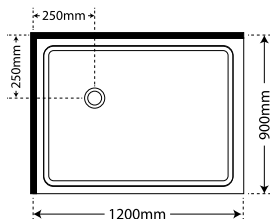

LEFT HAND

SP12X9SIFWLH   Silva Flat Wall
SP12X9BLFWLH   Black Flat Wall
SP12X9WHFWLH   White Flat Wall

RIGHT HAND

SP12X9SIFWRH   Silva Flat Wall
SP12X9BLFWRH   Black Flat Wall
SP12X9WHFWRH   White Flat Wall