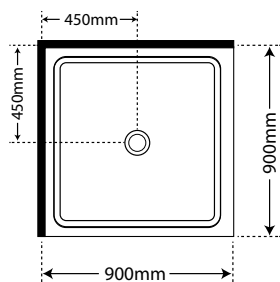

V-Slider 900

- White Flat Wall
- Silva Flat Wall
- Black Flat Wall
- White Moulded Wall
- Silva Moulded Wall
- Black Moulded Wall

1. **SKU**
2. SVS900WHFW
   - SVS900SIFW
   - SVS900BLFW
   - SVS900WHMW
   - SVS900SIMW
   - SVS900BLMW