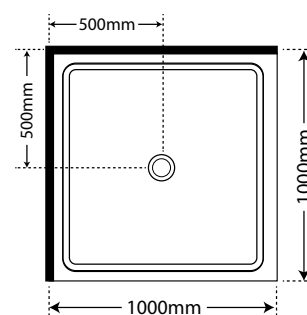

Frameless Square 1000

SKU Pivot Door
SPF1X1SIFW Silva Flat Wall
SPF1X1BLFW Black Flat Wall

FEATURES

- Frameless design but a fully watertight enclosure
- 2000mm high glass
- Minimalistic modern style
- Available in Black or Silva
- 8mm Safety Glass
- Magnetic strip on closing edge of door
- Removable drip strip and seals
- Minimalist wall and floor extrusion allows adjustment to wall and floor
- High quality stainless/ alloy fittings and hardware
- Low profile tray with 40mm upstand