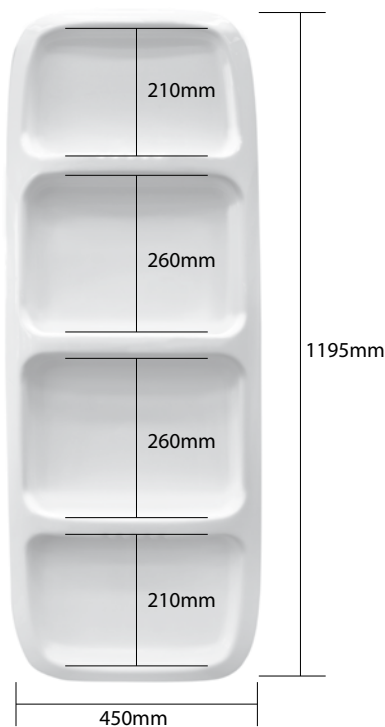

Tile Niches - designed to provide a watertight substrate ready for waterproofing and tiling. Tile Niches are a fast and effective way to add a storage solution to any tiled wall.

Model		SKU
508mm x 407mm	2 storage shelves	TNS407X508SHELF
508mm x 407mm	1 storage shelf	TNS407X508

Moulded Wall

Moulded liner storage is an option for the majority of showers (some liner sizes, bath liners and custom liners are not suitable for moulding).

Moulding on back wall

Shelf Depth 85mm
Moulding is **NOT** recessed into the wall