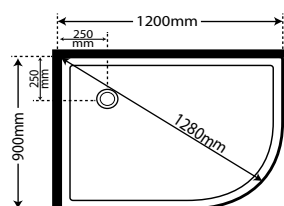

Retro Round 1200 x 900 LH/RH

LH