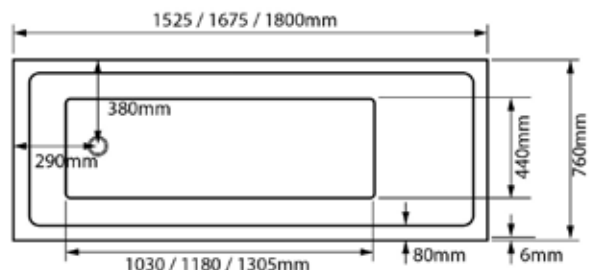

FREESTANDING BATH ONLY

1525 x 760 x 590	FSBTHVIDA1525
1675 x 760 x 590	FSBTHVIDA1675
1800 x 760 x 590	FSBTHVIDA1800