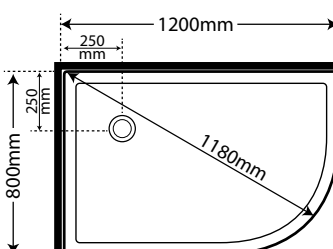

Curvato 1200 x 800 LH