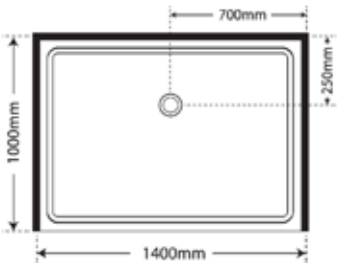

RIGHT HAND FIXED

SP1X14X1SIFWRH   Silva Flat Wall
SP1X14X1BLFWRH   Black Flat Wall
SP1X14X1WHFWRH   White Flat Wall