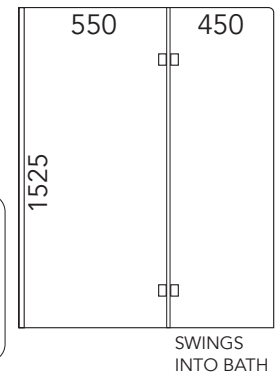

SKU

BC1000SI

BC1000BL

Pictured here 2 Panel Bathscreen in Black