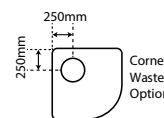

SKU

Also available in
Corner Waste
SKU CNRWOPTION
No additional cost