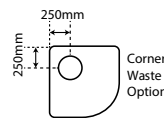

SKU

Also available in
Corner Waste
SKU CNRWOPTION
No additional cost