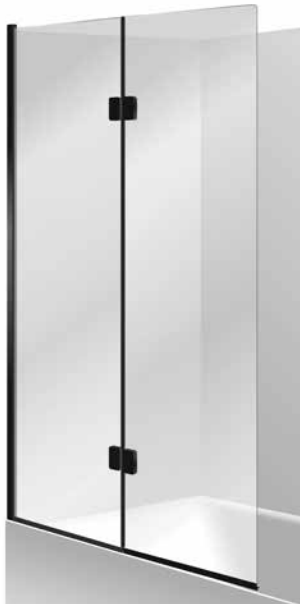

SKU

BC1000SI

BC1000BL

Pictured here 2 Panel Bathscreen in Black