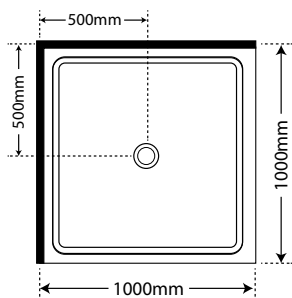

V-Slider 1000

- White Flat Wall
- Silva Flat Wall
- Black Flat Wall
- White Moulded Wall
- Silva Moulded Wall
- Black Moulded Wall

1. **SKU**
2. SVS1000WHFW
   - SVS1000SIFW
   - SVS1000BLFW
   - SVS1000WHMW
   - SVS1000SIMW
   - SVS1000BLMW