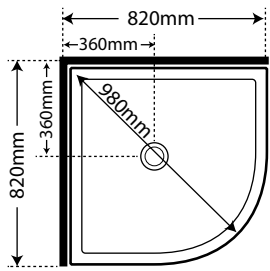

Curvato 820

Central Waste

Central Waste	SKU
White Flat Wall	CR820WHFW
Silva Flat Wall	CR820SIFW
Black Flat Wall	CR820BLFW
White Moulded Wall	CR820WHMW
Silva Moulded Wall	CR820SIMW
Black Moulded Wall	CR820BLMW