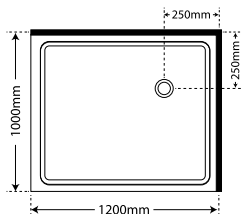

Retro 1200 x 1000 RH

SKU RS12X1SIFWRHS18 **3 Panel Sliding Stacker Door**
1200 Door Silva Flat Wall

Also available in Centre Waste - No additional cost (SKU CWOPTION)