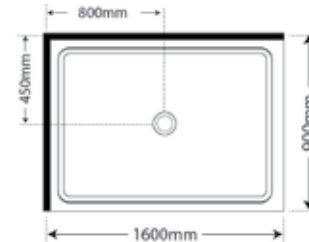

LEFT HAND

SP16X9SIFWLH   Silva Flat Wall
SP16X9BLFWLH   Black Flat Wall
SP16X9WHFWLH   White Flat Wall

RIGHT HAND

SP16X9SIFWRH   Silva Flat Wall
SP16X9BLFWRH   Black Flat Wall
SP16X9WHFWRH   White Flat Wall