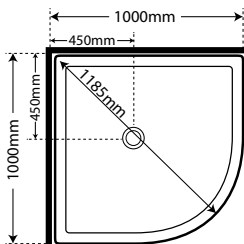

1000 x 1000
SKU 3610980

Also available in
Corner Waste
SKU CNRWOPTION
No additional cost