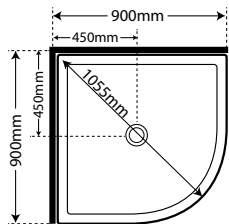

900 x 900
SKU 3610978