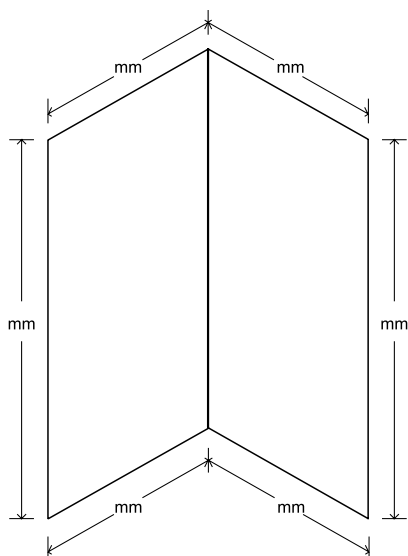

SIDE EXIT DOME (BLACK)
SKU WAQKN90DOMEBL

BOTTOM EXIT DOME (BLACK)
SKU WAQKN90DOMEBOTBL

SIDE EXIT DOME (WHITE)
SKU WAQKN90DOMEWH

BOTTOM EXIT DOME (WHITE)
SKU WAQKN90DOMEBOTWH

CUSTOM LINERS

Order your Custom Liners - fill in dimensions as required
Custom Liner form available on our website - www.symphonyshowers.co.nz