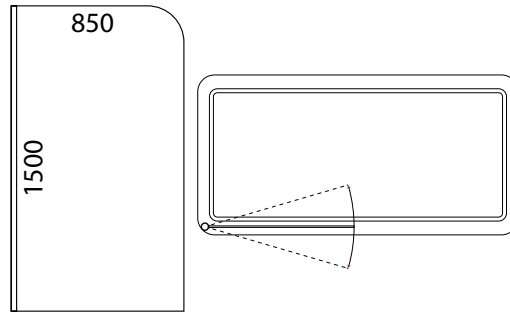

Single Swing Bath Screen

For the shower over the bath

1500 x 850

MODEL

Single Swing White

Single Swing Silva

Luxury Single Swing Silva

Luxury Single Swing Black

SKU

BC850WHSP

BC850SISP

BC850SI15

BC850BL15

FEATURES

- Easy installation to existing or new bathrooms
- Single swing wall mounted door
- Swings in and out of bath providing wide, easy access to bath and tapware
- 6mm AS/NZS2208 compliant safety glass
- 850mm water protection
- Available in: Standard White or Silva / Luxury Silva or Black
- Compatible to fit left or right hand fixed
- Standard height 1500mm

2 Panel Bath Screen

Creating the ultimate shower over the bath

1525 x 1000 (550 fixed, 450 swing)

MODEL

2 Panel Silva

2 Panel Black