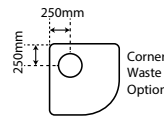

SKU

Also available in
Corner Waste
SKU CNRWOPTION
No additional cost

Pictured here
Curvato Round
Equal Sided
Shower Corner
Waste Tray /
Moulded Wall /
Black