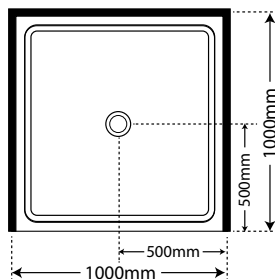

Aquero 900 x 760 x 900

Pivot Door

- White Flat Wall S9X7X9AQAWHFW
- Silva Flat Wall S9X7X9AQASIFW

SKU

NOTE: Not suitable for 3 Panel Sliding Stacker Door or Moulded Wall

Aquero 1000 x 1000 x 1000

Pivot Door