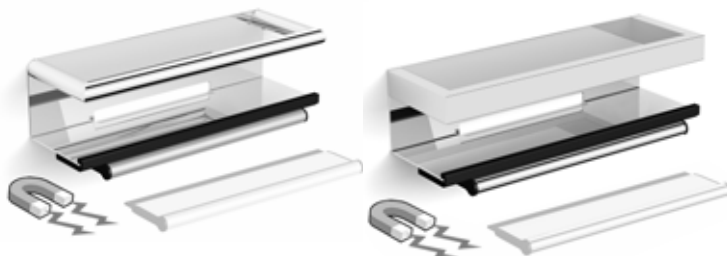

Stainless Steel GB250
 Black GB250BLK

T-Bar Wiper

- With matt black hanger

Black BLKTBARSET

Hanging Shower Caddy

- Concealed removable plastic insert

Stainless Steel/white insert HSC2TSSWH
 Stainless Steel/black insert HSC2TSSBL
 Black/black insert HSC2TBL

Magnetic Shelves

- Includes Designer Wiper Blade
- Magnetic holder for wiper blade

Magnetic Shelf Round SSMAGNETICRND
 Magnetic Shelf Square SSMAGNETICSQ

Glass Shelves

GS2PACKCLEAR
 ROUND 2-PACK
 1 X 250mm x 250mm
 1 X 200mm x 200mm