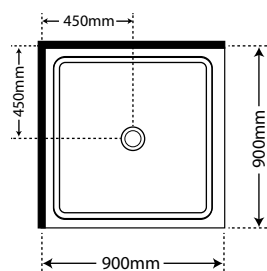

Retro Square 900

SKU RS900SIFW1830
Pivot Door Silva Flat Wall

SKU RS900SIFWS18
3 Panel Sliding Stacker Door Silva Flat Wall

Also available in
Corner Waste
SKU
CNRWOPTION -
No additional