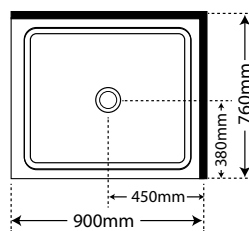

SKU

Aquero 900 x 760 RH

Pivot Door

White Flat Wall	S9X7AQSWHFWRH
Silva Flat Wall	S9X7AQSSIFWRH
Black Flat Wall	S9X7AQSBFLWRH
White Moulded Wall	S9X7AQSWHFWRH
Silva Moulded Wall	S9X7AQSSIMWRH
Black Moulded Wall	S9X7AQSBMLWRH

SKU

Standard Pivot door opening 900 side /
Option: White/Silva Door on 760 side, surcharge applies

RH

3 Panel Sliding Stacker Door

Silva Flat Wall	S9X7AQSSIFWRHS
Silva Moulded Wall Back Wall Std	S9X7AQSSIMWRHS

SKU