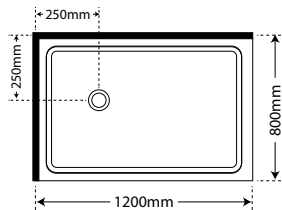

FEATURES

- Wall mounted stainless steel reinforcing bar reaches a maximum of 1200mm for large showering spaces
- No silicone to glass joints
- 8mm Safety Glass
- Minimalist modern style
- Minimalistic extrusion allows adjustment to wall and floor
- Total overall height 2000mm glass
- Simple external seal for easy cleaning

PREMIER FRAMELESS 2 SIDED SLIDING SHOWERS

NOW AVAILABLE IN WHITE

1200 x 800

SKU **Sliding Door**

LEFT HAND

SP12X8SIFWLH Silva Flat Wall
 SP12X8BLFWLH Black Flat Wall
 SP12X8WHFWLH White Flat Wall

RIGHT HAND