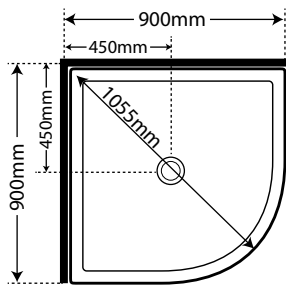

Curvato 900

Central Waste

Central Waste	SKU
White Flat Wall	CR900WHFW
Silva Flat Wall	CR900SIFW
Black Flat Wall	CR900BLFW
White Moulded Wall	CR900WHMW
Silva Moulded Wall	CR900SIMW
Black Moulded Wall	CR900BLMW

SKU

Also available in
Corner Waste
SKU CNRWOPTION
No additional cost