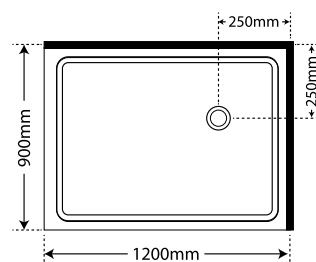

V-Slider 1200 x 900 RH

- White Flat Wall
- Silva Flat Wall
- Black Flat Wall
- White Moulded Wall
- Silva Moulded Wall
- Black Moulded Wall

1. **SKU**
2. SVS12X9WHFWRH
   - SVS12X9SIFWRH
   - SVS12X9BLFWRH
   - SVS12X9WHMWRH
   - SVS12X9SIMWRH
   - SVS12X9BLMWRH