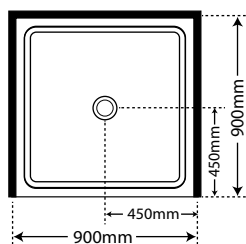

Retro 900 Alcove

SKU RA900SIFW18 **Pivot Door**
Silva Flat Wall
SKU RA900SIFWS18 **Stacking Door**
Silva Flat Wall