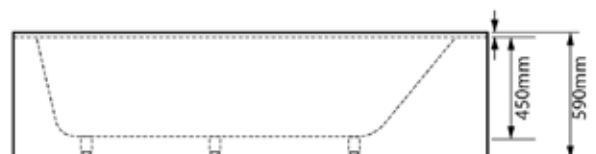

FREESTANDING BATH ONLY

1525 x 760 x 590	FSBTHVIDA1525
1675 x 760 x 590	FSBTHVIDA1675
1800 x 760 x 590	FSBTHVIDA1800