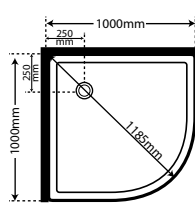

Retro Round 1000

SKU RR1000SIFW18
Corner Waste Silva Flat Wall

Also available in
Centre Waste
SKU
CWOPTION -
No additional