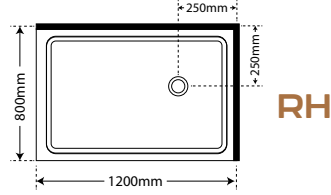

2 Panel Sliding Door RH

SKU

White Flat Wall RH S12X8AQRSRHWHFWZ
Silva Flat Wall RH S12X8AQRSRHSIFWZ
Black Flat Wall RH S12X8AQRSRHBLFWZ
White Moulded Wall RH S12X8AQRSRHWHMWZ
Silva Moulded Wall RH S12X8AQRSRHSIMWZ
Black Moulded Wall RH S12X8AQRSRHBLMWZ

Pictured 1200 x 800 Left Hand Corner Waste Tray / Silva / 2 Panel Sliding Door / Flat Wall

Aquero 1200 x 900 LH

Pivot Door

SKU

White Flat Wall S12X9AQSWHFWLH
Silva Flat Wall S12X9AQSSIFWLH
White Moulded Wall S12X9AQSWHMLH
Silva Moulded Wall S12X9AQSSIMWLH

Standard Pivot door opening 1200 side /
Option: Door on 900 side, surcharge applies

2 Panel Sliding Door

SKU

White Flat Wall S12X9AQLSHWHFWZ
Silva Flat Wall S12X9AQLSHSIFWZ
Black Flat Wall S12X9AQLSHBLFWZ
White Moulded Wall S12X9AQLSHWHMWZ
Silva Moulded Wall S12X9AQLSHSIMWZ
Black Moulded Wall S12X9AQLSHBLMWZ