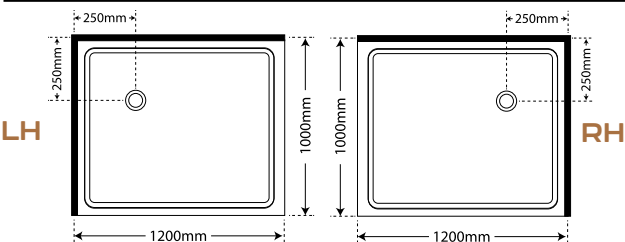

Aquero 1200 x 1000 LH/RH

3 Panel Sliding Stacker Door

SKU

Silva Flat Wall LH S12X1AQSFWLHS
Silva Flat Wall RH S12X1AQSFWRHS

Also available in Centre Waste
SKU - CWOPTION
No additional cost