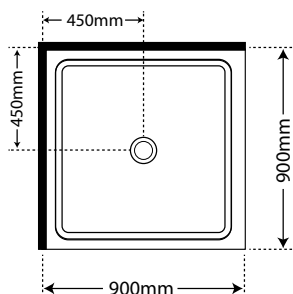

Pictured here
Premier
Frameless
Pivot
Square
Shower
Flat Wall
Silva

Frameless Square 900