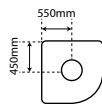

Also available in
Centre Waste
SKU
CWOPTION -
No additional