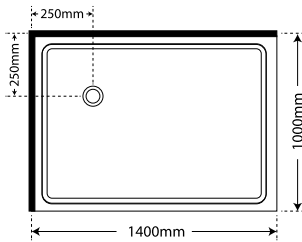

RIGHT HAND

SP12X1SIFWRH Silva Flat Wall
 SP12X1BLFWRH Black Flat Wall
 SP12X1WHFWRH White Flat Wall

1400 x 1000

SKU **Sliding Door**

LEFT HAND

SP14X1SIFWLH Silva Flat Wall
 SP14X1BLFWLH Black Flat Wall
 SP14X1WHFWLH White Flat Wall