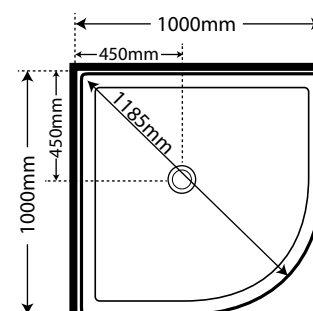

Curvato 1000

Central Waste

Central Waste	SKU
White Flat Wall	3614451
Silva Flat Wall	3614453
Black Flat Wall	CR1000BLFW
White Moulded Wall	3614452
Silva Moulded Wall	3614454
Black Moulded Wall	CR1000BLMW

SKU

Also available in
Corner Waste
SKU CNRWOPTION
No additional cost