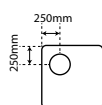

Also available in
Corner Waste
SKU
CNRWOPTION -
No additional