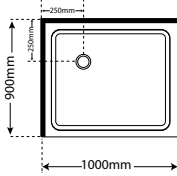

Aquero 1000 x 900 LH

3 Panel Stacker Door

900 Door Silva Flat Wall S9X1LHAQSSIFWS
1000 Door Silva Flat Wall S1X9LHAQSSIFWS