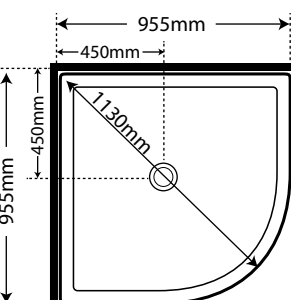

Curvato 955

Central Waste

Central Waste	SKU
White Flat Wall	3614447
Silva Flat Wall	3614449
White Moulded Wall	3614448
Silva Moulded Wall	3614450

SKU

Also available in
Corner Waste
SKU CNRWOPTION
No additional cost