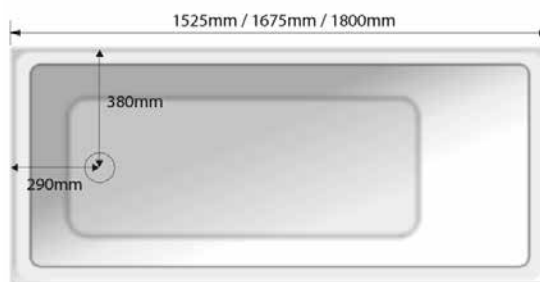

BATH ONLY

1525 x 760 x 470	BTHVIDA1525
1675 x 760 x 470	BTHVIDA1675
1800 x 760 x 470	BTHVIDA1800