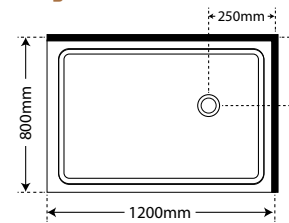

FLIP TO

Left Hand Tray Orientation

Right Hand Tray Orientation

SKU S12X8DEZSILH

SKU S8X12X8DEZSI

SKU S12X8DEZSIRH

Door can open from wall or corner

DOOR: