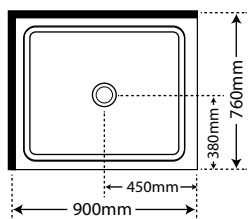

Retro LOW HEIGHT Range

Retro 900 x 760 LH

SKU RS9X7SIFWLHS **3 Panel Sliding Stacker Door**
900 Door Silva Flat Wall