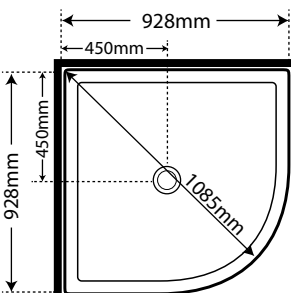

Curvato 928

Central Waste

Central Waste	SKU
White Flat Wall	CR928WHFW
Silva Flat Wall	CR928SIFW
White Moulded Wall	CR928WHMW
Silva Moulded Wall	CR928SIMW

SKU

Also available in
Corner Waste
SKU CNRWOPTION
No additional cost