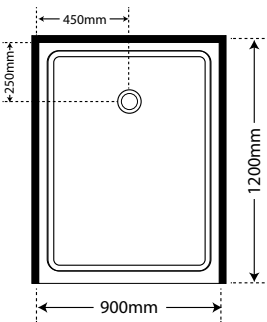

Aquero 1200 x 900 x 1200

Pivot Door

White Flat Wall
Silva Flat Wall
Black Flat Wall

SKU

S12X9X12AQAWHFW
S12X9X12AQASIFW
S12X9X12AQABLFW

3 Panel Sliding Stacker Door

Silva Flat Wall

SKU