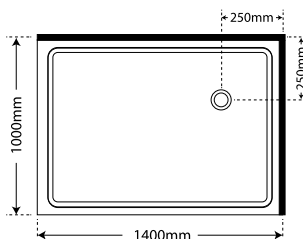

1600 x 900

SKU   **Sliding Door**