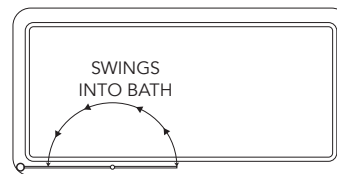

BC1000BL

Pictured here 2 Panel Bathscreen in Black

FEATURES

- Easy installation to existing or new bathrooms
- Essential when there is a toilet or vanity next to the bath
- The fixed panel ensures full protection from water splashes
- Reversible - will fit left or right hand fixed
- 2 piece - fixed panel (550mm wide) swing door / swings into bath (450mm wide)
- Provides optimum water protection (1000mm)
- Allows ease of access
- 6mm AS/NZS2208 Compliant Safety Glass
- Available in Silva or Black
- Standard height 1525mm