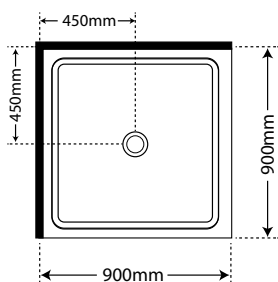

SKU

Aquero 900

Pivot Door

White Flat Wall	S900AQSWHFW
Silva Flat Wall	S900AQSSIFW
Black Flat Wall	S900AQSBFLW
White Moulded Wall	S900AQSWHFW
Silva Moulded Wall	S900AQSSIMW
Black Moulded Wall	S900AQSBMLW

SKU

3 Panel Sliding Stacker Door SKU

Silva Flat Wall	S900AQSSIFWS
Silva Moulded Wall	S900AQSSIMWS