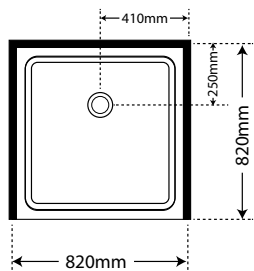

Aquero 820 x 820 x 820

Pivot Door

- White Flat Wall
- Silva Flat Wall
- Black Flat Wall
- White Moulded Wall*
- Silva Moulded Wall*
- Black Moulded Wall*

SKU

- S820AQAWHFW
- S820AQASIFW
- S820AQABLFW
- S820AQAWHMW
- S820AQASIMW
- S820AQABLMW