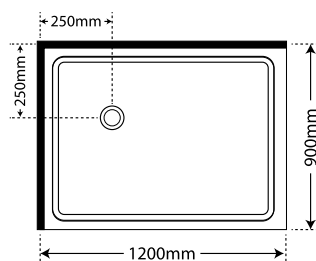

V-Slider 1200 x 900 LH

- White Flat Wall
- Silva Flat Wall
- Black Flat Wall
- White Moulded Wall
- Silva Moulded Wall
- Black Moulded Wall

1. **SKU**
2. SVS12X9WHFWLH
   - SVS12X9SIFWLH
   - SVS12X9BLFWLH
   - SVS12X9WHMWLH
   - SVS12X9SIMWLH
   - SVS12X9BLMWLH