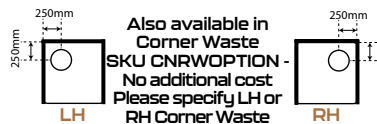

Also available in Corner Waste
SKU CNRWOPTION - No additional cost
Please specify LH or RH Corner Waste