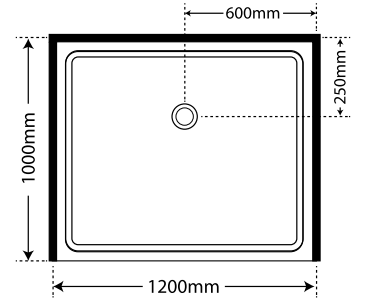

RIGHT HAND FIXED

SP1X12X1SIFWRH   Silva Flat Wall
SP1X12X1BLFWRH   Black Flat Wall
SP1X12X1WHFWRH   White Flat Wall