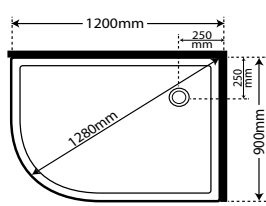

RH

SKU RR12X9SIFWLH18
Corner Waste Silva Flat Wall
SKU RR12X9SIFWRH18
Corner Waste Silva Flat Wall

Also available in
Centre Waste
SKU
CWOPTION -
No additional