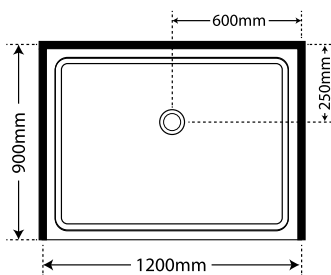

Aquero 900 x 1200 x 900

Pivot Door

White Flat Wall
Silva Flat Wall
White Moulded Wall*
Silva Moulded Wall*

SKU

S9X12X9AQAWHFW
S9X12X9AQASIFW
S9X12X9AQAWHMW
S9X12X9AQASIMW

2 Panel Sliding Door

White Flat Wall
Silva Flat Wall
Black Flat Wall
White Moulded Wall*
Silva Moulded Wall*
Black Moulded Wall*

SKU

S9X12X9AQAWHFWZ
S9X12X9AQASIFWZ
S9X12X9AQABLFWZ
S9X12X9AQAWHMWZ
S9X12X9AQASIMWZ
S9X12X9AQABLMWZ

3 Panel Sliding Stacker Door

Silva Flat Wall
Silva Moulded Wall*