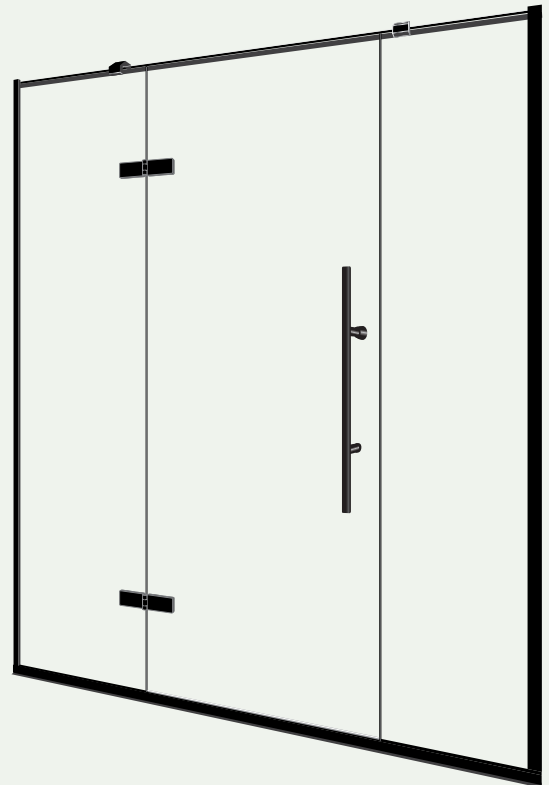

PREMIER FRAMELESS ALCOVE PIVOT DOORS ONLY

Frameless Alcove Pivot Door Only

MODEL	SILVA SKU	BLACK SKU
900mm	DF900ALC2MSYMP	DF900ALC2MBLKSYP
1000mm	DF1000ALC2MSYMP	DF1000ALC2MBLKSYP
1200mm	DF1200ALC2MSYMP	DF1200ALC2MBLKSYP
1400mm	DF1400ALC2MSYMP	DF1400ALC2MBLKSYP
1500mm	DF1500ALC2MSYMP	DF1500ALC2MBLKSYP
1600mm	DF1600ALC2MSYMP	DF1600ALC2MBLKSYP
1700mm	DF1700ALC2MSYMP	DF1700ALC2MBLKSYP
1800mm	DF1800ALC2MSYMP	DF1800ALC2MBLKSYP