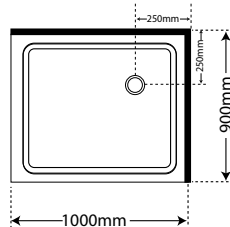

RH

Retro 900 x 1000 RH

900 DOOR

SKU RS9X1RHSIFWS18
3 Panel Sliding Stacker Door 900 Door Silva Flat Wall