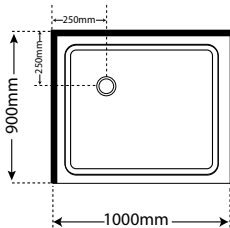

LH

Retro 1000 x 900 LH

1000 DOOR

SKU RS1X9LHSIFWS18
3 Panel Sliding Stacker Door 1000 Door Silva Flat Wall