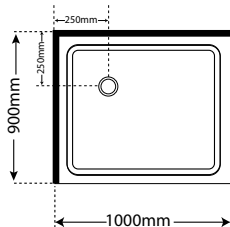

LH

Retro 900 x 1000 LH

900 DOOR

SKU RS9X1LHSIFWS18
3 Panel Sliding Stacker Door 900 Door Silva Flat Wall