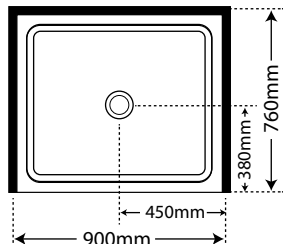

Retro 760x900x760 Alcove

SKU RA7X9X7SIFW18 **Pivot Door**
Silva Flat Wall
SKU RA7X9X7SIFWS18 **Stacking Door**
Silva Flat Wall

Pictured here Retro Alcove 900 x 900 Silva 3 Panel Stacker Door