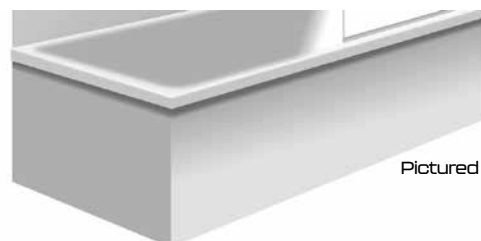

BATH SKIRT ONLY

MODEL	Width	Height		SKU
1525	760	430	2 Sides	LBATHSKIRT15252S
1525		430	1 Side	LBATHSKIRT15251S
1675	760	430	2 Sides	LBATHSKIRT16752S
1675		430	1 Side	LBATHSKIRT16751S
1800	760	430	2 Sides	LBATHSKIRT18002S
1800		430	1 Side	LBATHSKIRT18001S

Pictured here Bath Skirt