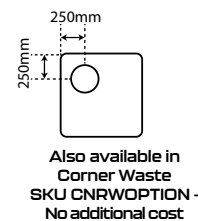

Frameless Square 1000

SKU Pivot Door
SPF1X1SIFW Silva Flat Wall
SPF1X1BLFW Black Flat Wall

FEATURES

- Frameless design but a fully watertight enclosure
- 2000mm high glass
- Minimalistic modern style
- Available in Black or Silva
- 8mm Safety Glass
- Magnetic strip on closing edge of door
- Removable drip strip and seals
- Minimalist wall and floor extrusion allows adjustment to wall and floor
- High quality stainless/ alloy fittings and hardware
- Low profile tray with 40mm upstand