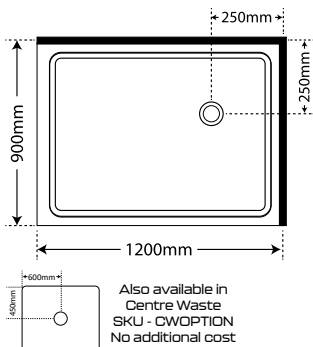

3 Panel Sliding Stacker Door

SKU

Silva Flat Wall S12X9AQSFWRHS
Silva Moulded Wall S12X9AQSIMWRHS

Pictured 1200 x 900 Right Hand Corner Waste Tray / Silva / 3 Panel Sliding Stacker Door / Moulded Wall