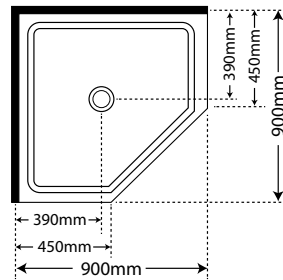

Aquero 900 Corner Angle

Pivot Door

Pivot Door	SKU
White Flat Wall	S900AQNWFW
Silva Flat Wall	S900AQNSIFW
Black Flat Wall	S900AQNBFW
White Moulded Wall	S900AQNWHMW
Silva Moulded Wall	S900AQNSIMW
Black Moulded Wall	S900AQNBMLW