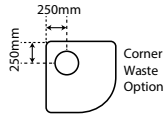

SKU

Also available in
 Corner Waste
 SKU CNRWOPTION
 No additional cost

Pictured here
 Curvato Round
 Equal Sided
 Shower Centre
 Waste Tray /
 Flat Wall / Silva

Curvato 900

Central Waste

Central Waste	SKU
White Flat Wall	CR900WHFW
Silva Flat Wall	CR900SIFW
Black Flat Wall	CR900BLFW
White Moulded Wall	CR900WHMW
Silva Moulded Wall	CR900SIMW
Black Moulded Wall	CR900BLMW