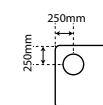

Also available in
Corner Waste
SKU
CNRWOPTION -
No additional

1. **FEATURES**
2. Low profile tray with 40mm up-stand
   - 1830mm high glass doors
   - Magnetic strip on closing edge of door
   - Pivot door - modern design, 6mm Safety Glass
   - Removeable drip strip with gutter
   - High quality stainless/alloy fittings and hardware
   - All doors are reversible (flip to fit)
   - See our 7 Star Quality Assurance...