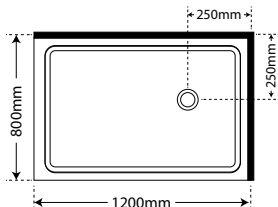

1200 x 900

SKU   **Sliding Door**