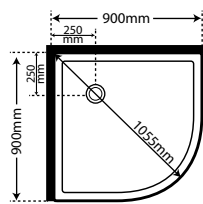

Folded and moulded in New Zealand.

MAXIMUM ONE PIECE SHEET SIZE - 2000mm X 3535mm

Doors and Liners also sold separately - speak to your merchant for details

Retro Round 900

SKU RR900SIFW18
Corner Waste Silva Flat Wall