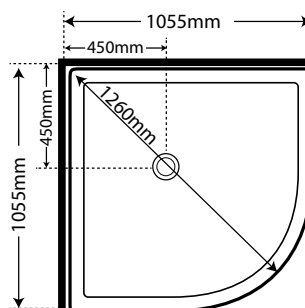

FEATURES

- Low profile tray with 40mm upstand
- 1950mm high glass doors
- Minimalist modern style
- Available in White and Silva with some sizes available in Black
- High quality stainless/ally fittings and hardware
- Wheels pre-assembled onto doors
- Includes waste, silicone, adhesive
- See our 7 Star Quality Assurance....

Curvato 1055

Central Waste

Central Waste	SKU
White Flat Wall	CR1055WHFW
Silva Flat Wall	CR1055SIFW
White Moulded Wall	CR1055WHMW
Silva Moulded Wall	CR1055SIMW

Also available in Corner Waste
SKU CNRWOPTION
No additional cost