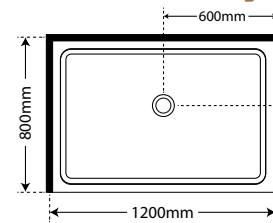

SKU S8X12X8DEZSI