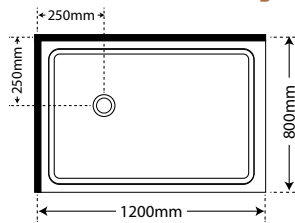

SKU S12X8DEZSILH