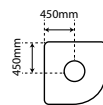

Also available in
Centre Waste
SKU
CWOPTION -
No additional