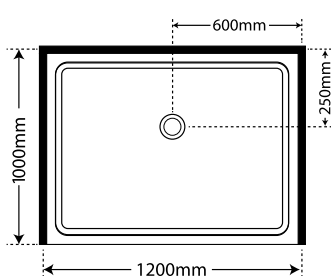

3 Panel Sliding Stacker Door

Silva Flat Wall
Silva Moulded Wall*

SKU

S9X12X9AQASIFWS
S9X12X9AQASIMWS

Pictured Aquero Alcove / 3 Panel Stacker Door / Rear Centre Waste Tray / Silva / Flat Wall

Aquero 1000 x 1200 x 1000