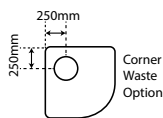

600X460MM

1525 X 760MM BATH

1675 X 760MM BATH

1800 X 760MM BATH

900 x 900
SKU 3610978

1000 x 1000
SKU 3610980

Also available in
Corner Waste
SKU CNRWOPTION
No additional cost

1200 x 800
LH
SKU SR12X8DEZSILH