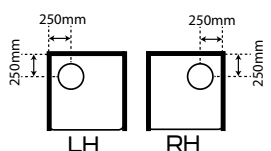

Also available in Corner Waste
No additional cost
Please specify LH or RH Corner Waste
SKU - CNRWOPTION (LH or RH)