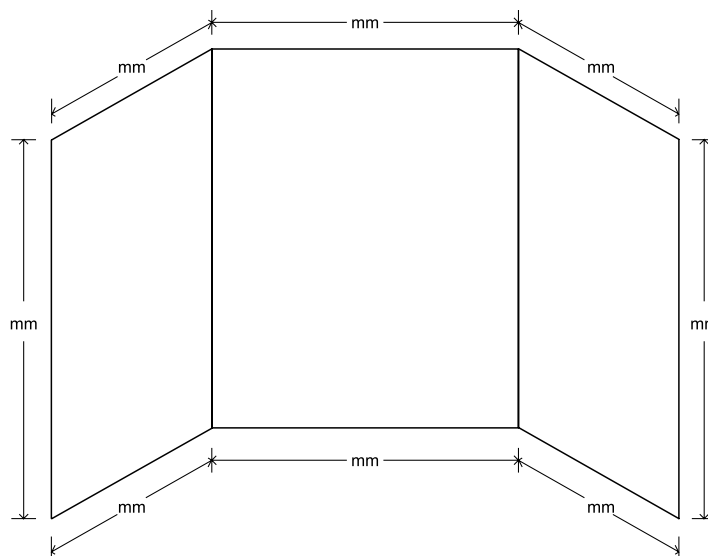

WASTES

Speak to your merchant for a list of waste parts and other spare parts available for our shower range.

SIDE EXIT DOME (CHROME)
SKU WAQKN90DOMESI

BATH WASTE W/PLUG
SKU WBATHEC40WPLUGSI

BOTTOM EXIT DOME (CHROME)
SKU WAQKN90DOMEBOT

SHOWER WASTE FEATURES

- Includes removable inner trap with hair claw for easy cleaning of hair from trap.
- The hair claw also stops pipes being blocked further downstream with hair and debris
- Removable inner bucket for easy cleaning of soap build up
- Side outlet trap features patented swivel knuckle
- Leak return ports prevent leakage between waste and tray sealing flange
- 40/50mm side or bottom outlet
- Comprehensive replacement parts range
- 7 year warranty

SIDE EXIT DOME (BLACK)
SKU WAQKN90DOMEBL

BOTTOM EXIT DOME (BLACK)
SKU WAQKN90DOMEBOTBL

SIDE EXIT DOME (WHITE)
SKU WAQKN90DOMEWH

BOTTOM EXIT DOME (WHITE)
SKU WAQKN90DOMEBOTWH

CUSTOM LINERS

Order your Custom Liners - fill in dimensions as required
Custom Liner form available on our website - www.symphonyshowers.co.nz

All Walls Are 2mm Durosan® Premium Acrylic

One piece quality sanitaryware acrylic walls. Manufactured in Europe to En263 and En13559 standards, approved for NZ conditions. Tested and approved by Sika NZ - www.sika.co.nz

Folded and moulded in New Zealand.

MAXIMUM ONE PIECE SHEET SIZE - 2000mm X 3535mm