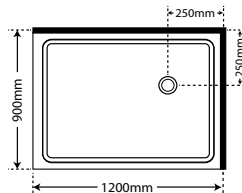

Retro 1200 x 900 RH

SKU RS12X9SIFWRHS18 **3 Panel Sliding Stacker Door**
1200 Door Silva Flat Wall