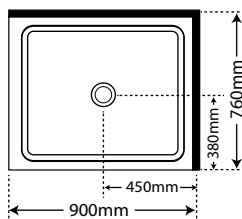

Retro 900 x 760 RH

SKU RS9X7SIFWRHS **3 Panel Sliding Stacker Door**
900 Door Silva Flat Wall