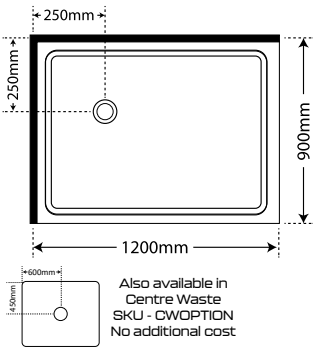

3 Panel Sliding Stacker Door

SKU

Silva Flat Wall S12X9AQSFWLHS
Silva Moulded Wall S12X9AQSIMWLHS

Aquero 1200 x 900 RH

Pivot Door

SKU

White Flat Wall 3614513
Silva Flat Wall 3614515
White Moulded Wall 3614514
Silva Moulded Wall 3614516

Standard Pivot door opening 1200 side /
Option: Door on 900 side, surcharge applies

2 Panel Sliding Door

SKU

White Flat Wall S12X9AQRSRHWHFWZ
Silva Flat Wall S12X9AQRSRHSIFWZ
Black Flat Wall S12X9AQRSRHBLFWZ
White Moulded Wall S12X9AQRSRHWHMWZ
Silva Moulded Wall S12X9AQRSRHSIMWZ
Black Moulded Wall S12X9AQRSRHBLMWZ