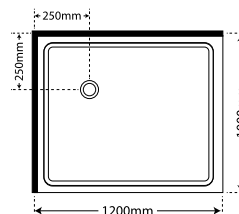

Retro 1200 x 1000 LH

SKU RS12X1SIFWLHS18 **3 Panel Sliding Stacker Door**
1200 Door Silva Flat Wall

Also available in Centre Waste - No additional cost (SKU CNRWOPTION)