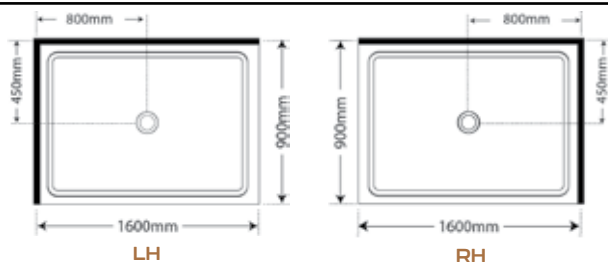

RIGHT HAND

SKU	Pivot Door
SPF16X9SIFWRH	Silva Flat Wall
SPF16X9BLFWRH	Black Flat Wall

PREMIER FRAMELESS PIVOT DOORS ONLY

Frameless Square Pivot Doors Only

MODEL

- 900mm Door x 900mm Return
- 900mm Door x 1000mm Return LH
- 900mm Door x 1000mm Return RH
- 1000mm Door x 900mm Return LH
- 1000mm Door x 900mm Return RH
- 1000mm Door x 1000mm Return
- 1200mm Door x 800mm Return LH
- 1200mm Door x 800mm Return RH
- 1200mm Door x 900mm Return LH
- 1200mm Door x 900mm Return RH
- 1200mm Door x 1000mm Return LH
- 1200mm Door x 1000mm Return RH
- 1400mm Door x 1000mm Return LH
- 1400mm Door x 1000mm Return RH
- 1600mm Door x 900mm Return LH
- 1600mm Door x 900mm Return RH

SILVA SKU

- DFS9X9SI2MSYMP
- DFS9DX1RSI2MLHSYMP
- DFS9DX1RSI2MRHSYMP
- DFS1DX9RSI2MLHSYMP
- DFS1DX9RSI2MRHSYMP
- DFS1X1SI2MSYMP
- DFS12X8SI2MLHSYMP
- DFS12X8SI2MRHSYMP
- DFS12X9SI2MLHSYMP
- DFS12X9SI2MRHSYMP
- DFS12X1SI2MLHSYMP
- DFS12X1SI2MRHSYMP
- DFS14X1SI2MLHSYMP
- DFS14X1SI2MRHSYMP
- DFS16X9SI2MLHSYMP
- DFS16X9SI2MRHSYMP

BLACK SKU

- DFS9X9BLK2MSYMP
- DFS9DX1RBLK2MLHSYMP
- DFS9DX1RBLK2MRHSYMP
- DFS1DX9RBLK2MLHSYMP
- DFS1DX9RBLK2MRHSYMP
- DFS1X1BLK2MSYMP
- DFS12X8BLK2MLHSYMP
- DFS12X8BLK2MRHSYMP
- DFS12X9BLK2MLHSYMP
- DFS12X9BLK2MRHSYMP
- DFS12X1BLK2MLHSYMP
- DFS12X1BLK2MRHSYMP
- DFS14X1BLK2MLHSYMP
- DFS14X1BLK2MRHSYMP
- DFS16X9BLK2MLHSYMP
- DFS16X9BLK2MRHSYMP