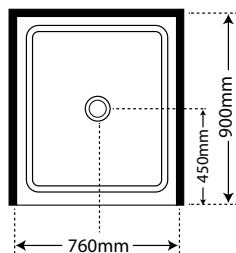

Aquero 900 x 760 x 900

Pivot Door

- White Flat Wall   S9X7X9AQAWHFW
- Silva Flat Wall   S9X7X9AQASIFW

SKU

NOTE: Not suitable for 3 Panel Sliding Stacker Door or Moulded Wall