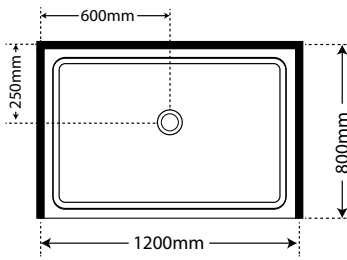

Aquero 800 x 1200 x 800

Pivot Door

White Flat Wall
Silva Flat Wall
White Moulded Wall*
Silva Moulded Wall*

SKU

S8X12X8AQAWHFW
S8X12X8AQASIFW
S8X12X8AQAWHMW
S8X12X8AQASIMW

2 Panel Sliding Door

White Flat Wall
Silva Flat Wall
Black Flat Wall
White Moulded Wall*
Silva Moulded Wall*
Black Moulded Wall*

SKU

S8X12X8AQAWHFWZ
S8X12X8AQASIFWZ
S8X12X8AQABLFWZ
S8X12X8AQAWHMWZ
S8X12X8AQASIMWZ
S8X12X8AQABLMWZ

3 Panel Sliding Stacker Door

Silva Flat Wall
Silva Moulded Wall*