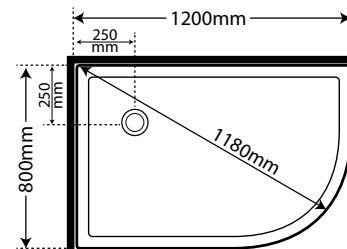

1200 x 800
LH
SKU SR12X8DEZSILH