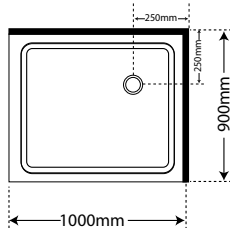

RH

Retro 1000 x 900 RH

1000 DOOR

SKU RS1X9RHSIFWS18
3 Panel Sliding Stacker Door 1000 Door Silva Flat Wall