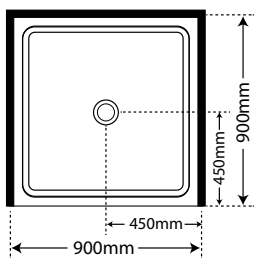

Aquero 900 x 900 x 900

Pivot Door

- White Flat Wall
- Silva Flat Wall
- Black Flat Wall
- White Moulded Wall*
- Silva Moulded Wall*
- Black Moulded Wall*

SKU

- S900AQAWHFW
- S900AQASIFW
- S900AQABLFW
- S900AQAWHMW
- S900AQASIMW
- S900AQABLMW

3 Panel Sliding Stacker Door

- Silva Flat Wall
- Silva Moulded Wall*

- S900AQASIFWS
- S900AQASIMWS