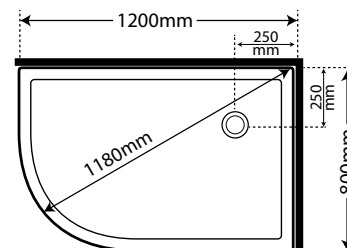

RH
SKU SR12X8DEZSIRH