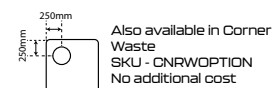

Aquero 820

Pivot Door

White Flat Wall	S820AQSWHFW
Silva Flat Wall	S820AQSSIFW
Black Flat Wall	S820AQSBFLW
White Moulded Wall	S820AQSWHFW
Silva Moulded Wall	S820AQSSIMW
Black Moulded Wall	S820AQSBMLW

SKU

Aquero 900

Pivot Door

White Flat Wall	S900AQSWHFW
Silva Flat Wall	S900AQSSIFW
Black Flat Wall	S900AQSBFLW
White Moulded Wall	S900AQSWHFW
Silva Moulded Wall	S900AQSSIMW
Black Moulded Wall	S900AQSBMLW

SKU

3 Panel Sliding Stacker Door SKU

Silva Flat Wall	S900AQSSIFWS
Silva Moulded Wall	S900AQSSIMWS

Aquero 1000

Pivot Door

White Flat Wall	S1000AQSWHFW
Silva Flat Wall	S1000AQSSIFW
Black Flat Wall	S1000AQSBFLW
White Moulded Wall	S1000AQSWHFW
Silva Moulded Wall	S1000AQSSIMW
Black Moulded Wall	S1000AQSBMLW

SKU

3 Panel Sliding Stacker Door SKU

Silva Flat Wall	S1000AQSSIFWS
Silva Moulded Wall	S1000AQSSIMWS

FEATURES

- Low profile tray with 40mm upstand
- 1950mm high glass doors
- Magnetic strip on closing edge of door
- Pivot door - modern 1pc design, 6mm Safety Glass
- Removeable drip strip with gutter
- High quality stainless/ally fittings and hardware
- Metal trim on base of glass return
- Includes waste, silicone, adhesive
- Doors are reversible (flip to fit)
- See our 7 Star Quality Assurance....

Aquero 900 x 760 LH

Pivot Door

White Flat Wall	S9X7AQSWHFWLH
Silva Flat Wall	S9X7AQSSIFWLH
Black Flat Wall	S9X7AQSBFLWLH
White Moulded Wall	S9X7AQSWHFWLH
Silva Moulded Wall	S9X7AQSSIMWLH
Black Moulded Wall	S9X7AQSBMLWLH

SKU

Standard Pivot door opening 900 side /
Option: White/Silva Door on 760 side, surcharge applies

LH

3 Panel Sliding Stacker Door

Silva Flat Wall	S9X7AQSSIFWLHS
Silva Moulded Wall Back Wall Std	S9X7AQSSIMWLHS

SKU

Aquero 900 x 760 RH

Pivot Door