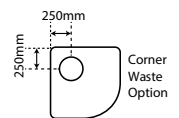

SKU

Also available in
 Corner Waste
 SKU CNRWOPTION
 No additional cost

FEATURES

- Low profile tray with 40mm upstand
- 1950mm high glass doors
- Minimalist modern style
- Available in White and Silva with some sizes available in Black
- High quality stainless/ally fittings and hardware
- Wheels pre-assembled onto doors
- Includes waste, silicone, adhesive
- See our 7 Star Quality Assurance....