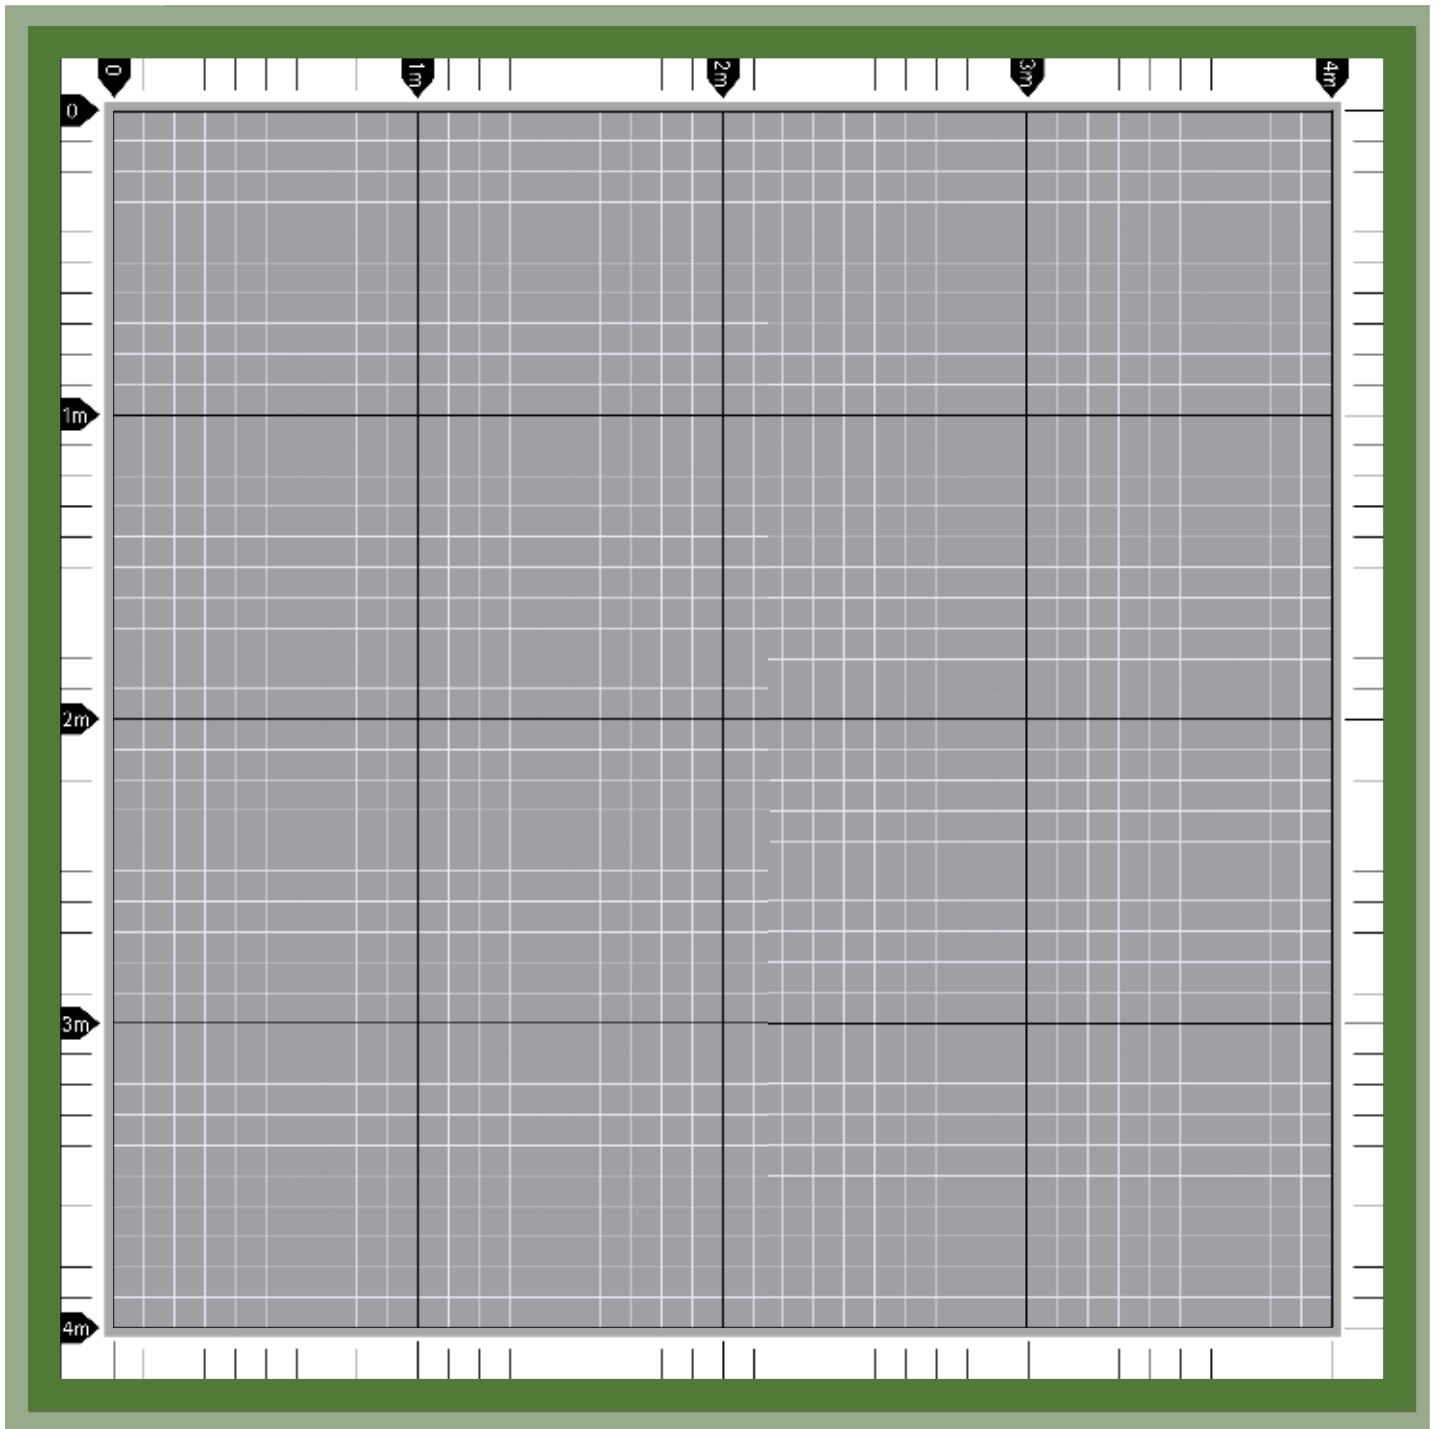

BATHROOM PLANNER

Scale 1:25 (One small square is 10cm and ten squares is 1 me-