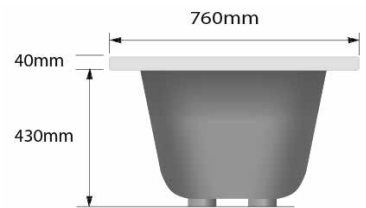

BATH ONLY

1525 x 760 x 470	BTHVIDA1525
1675 x 760 x 470	BTHVIDA1675
1800 x 760 x 470	BTHVIDA1800