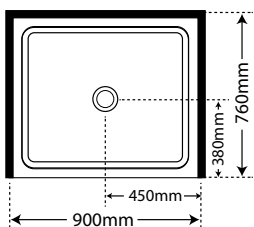

Pictured here Alcove 3-Sided Centre Waste Tray / Flat Wall / Reversible Pivot Door

Aquero 760 x 900 x 760

Pivot Door

- White Flat Wall
- Silva Flat Wall
- Black Flat Wall
- White Moulded Wall*
- Silva Moulded Wall*
- Black Moulded Wall*