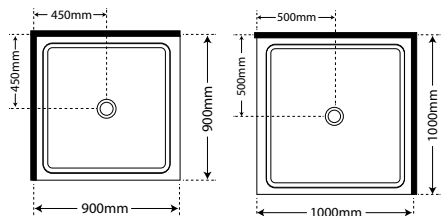

900 x 900 / 1000 x 1000
Pivot Door

SKU S900DEZSIFW   SKU S1000DEZSIFW

Also available in
Corner Waste
SKU -
CNRWOPTION