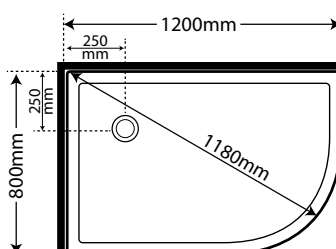

Curvato 1200 x 800 LH