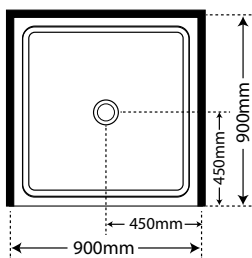

Aquero 900 x 900 x 900

Pivot Door

White Flat Wall	SKU
Silva Flat Wall	S900AQAWHFW
Black Flat Wall	S900AQASIFW
White Moulded Wall*	S900AQABLFW
Silva Moulded Wall*	S900AQAWHMW
Black Moulded Wall*	S900AQASIMW
	S900AQABLMW

3 Panel Sliding Stacker Door

Silva Flat Wall	SKU
Silva Moulded Wall*	S900AQASIFWS
	S900AQASIMWS

*Moulded Wall on Back Wall Standard