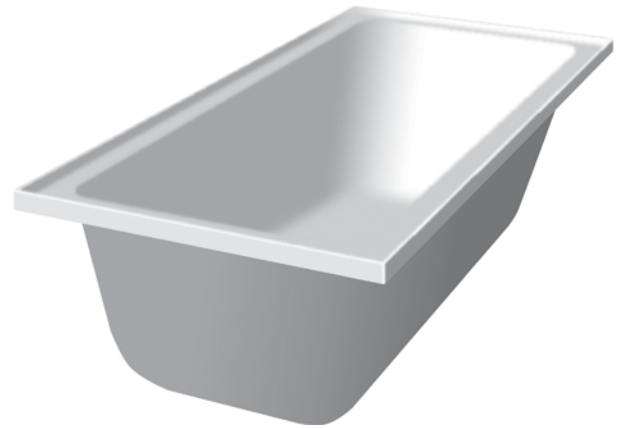

*Not available with moulded wall

Pictured here Bath Skirt

VIDA BATH ONLY

FEATURES

- Full 15mm pressed perimeter upstand for water tightness
- Suitable for shower over bath
- Bath features integrated support feet
- Generous showering and standing area
- 100% Solid Acrylic Construction - most robust material for long term reliability
- Contoured for comfortable bathing
- Height - 470mm