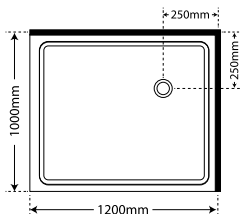

Retro 1200 x 1000 RH

SKU RS12X1SIFWRHS18 **3 Panel Sliding Stacker Door**
1200 Door Silva Flat Wall