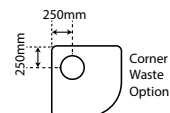

Central Waste

Central Waste	SKU
White Flat Wall	CR1055WHFW
Silva Flat Wall	CR1055SIFW
White Moulded Wall	CR1055WHMW
Silva Moulded Wall	CR1055SIMW

Also available in Corner Waste
SKU CNRWOPTION
No additional cost

Left Hand Tray Orientation