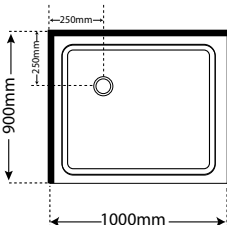

LH

Retro 1000 x 900 LH

1000 DOOR

SKU RS1X9LHSIFWS18 **3 Panel Sliding Stacker Door** 1000 Door Silva Flat Wall