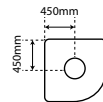

Doors and Liners also sold separately - speak to your merchant for details

Retro Round 900

Also available in Centre Waste
SKU CWOPTION - No additional cost

SKU RR900SIFW18 **Corner Waste** Silva Flat Wall