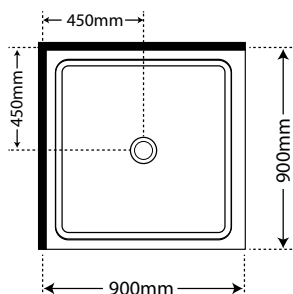

Pictured here
Doors can also be
purchased
separately
for tile floor
and wall
installation

Frameless Square 900