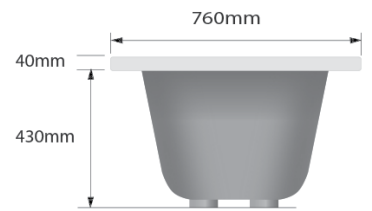

BATH ONLY

1525 x 760 x 470

BTHVIDA1525

1675 x 760 x 470

BTHVIDA1675

1800 x 760 x 470

BTHVIDA1800

WASTES