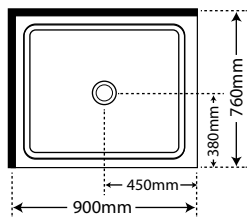

Retro LOW HEIGHT Range

Retro 900 x 760 LH

SKU RS9X7SIFWLHS **3 Panel Sliding Stacker Door**
900 Door Silva Flat Wall