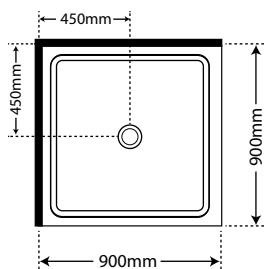

Retro Square 900

SKU RS900SIFW1830 **Pivot Door** Silva Flat Wall

SKU RS900SIFWS18 **3 Panel Sliding Stacker Door** Silva Flat Wall

Also available in Corner Waste
SKU CNRWOPTION - No additional cost