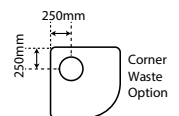

Also available in
 Corner Waste
 SKU CNRWOPTION
 No additional cost

FEATURES

- Low profile tray with 40mm upstand
- 1950mm high glass doors
- Minimalist modern style
- Available in White and Silva with some sizes available in Black
- High quality stainless/ally fittings and hardware
- Wheels pre-assembled onto doors
- Includes waste, silicone, adhesive
- See our 7 Star Quality Assurance