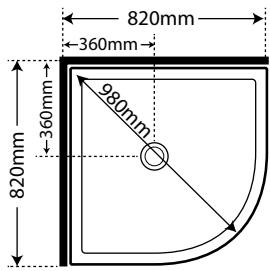

Curvato 820

Central Waste

	SKU
White Flat Wall	CR820WHFW
Silva Flat Wall	CR820SIFW
Black Flat Wall	CR820BLFW
White Moulded Wall	CR820WHMW
Silva Moulded Wall	CR820SIMW
Black Moulded Wall	CR820BLMW

Also available in
Corner Waste
SKU CNRWOPTION
No additional cost