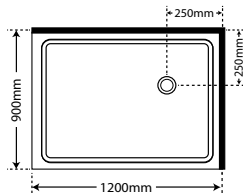

Retro 1200 x 900 RH

SKU RS12X9SIFWRHS18 **3 Panel Sliding Stacker Door**
1200 Door Silva Flat Wall