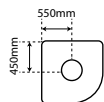

Also available in Centre Waste
SKU CWOPTION - No additional cost