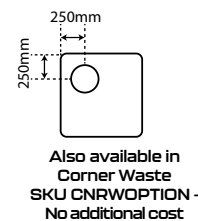

Frameless Square 1000

SKU Pivot Door
SPF1X1SIFW Silva Flat Wall
SPF1X1BLFW Black Flat Wall

FEATURES

- 2000mm high glass
- Adjustable pivot door system for ease of installation, and tolerance for out of plumb walls and floors.
- Door available in Black or Silva
- ** Door Frame can be trimmed down to required dimensions (door opening width will be reduced when trimmed)
- 8mm Safety Glass
- Removable drip strip and seals
- Minimalist wall and floor extrusion allows adjustment to wall and floor
- High quality stainless/alloy fittings
- Low profile tray with 40mm upstand