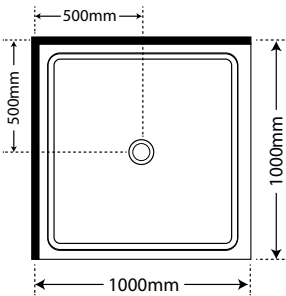

V-Slider 1000

White Flat Wall
Silva Flat Wall
Black Flat Wall
White Moulded Wall
Silva Moulded Wall
Black Moulded Wall

SKU

SVS1000WHFW
SVS1000SIFW
SVS1000BLFW
SVS1000WHMW
SVS1000SIMW
SVS1000BLMW

FEATURES

- Low profile tray with 40mm upstand
- Large interior space
- Space saving sliding doors
- 1950mm high glass doors
- Minimalist modern style
- Available in White, Black or Silva
- High quality stainless/alloy fittings and hardware
- See our 7 Start Quality Assurance