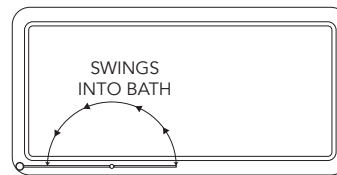

SKU

BC1000SI

BC1000BL

BC1000WH

Pictured here 2 Panel Bathscreen in Black

FEATURES

- Easy installation to existing or new bathrooms
- Essential when there is a toilet or vanity next to the bath
- The fixed panel ensures full protection from water splashes
- Reversible - will fit left or right hand fixed
- 2 piece - fixed panel (550mm wide) swing door / swings into bath (450mm wide)
- Provides optimum water protection (1000mm)
- Allows ease of access
- 6mm AS/NZS2208 Compliant Safety Glass
- Available in Silva, Black or White
- Standard height 1525mm

BATH LINER ONLY* 1550mm high

MODEL	2 SIDED	
1525	2 Sides Flat Wall	LBATH1525FW2S
1675	2 Sides Flat Wall	LBATH1675FW2S
1800	2 Sides Flat Wall	LBATH1800FW2S
MODEL	ALCOVE	
1525	3 Sides Flat Wall	LBATH1525FW3S
1675	3 Sides Flat Wall	LBATH1675FW3S
1800	3 Sides Flat Wall	LBATH1800FW3S

BATH SKIRT ONLY

MODEL	Width	Height	SKU
1525	760	430	2 Sides LBATHSKIRT15252S
1525		430	1 Side LBATHSKIRT15251S
1675	760	430	2 Sides LBATHSKIRT16752S
1675		430	1 Side LBATHSKIRT16751S
1800	760	430	2 Sides LBATHSKIRT18002S
1800		430	1 Side LBATHSKIRT18001S

*Not available with moulded wall