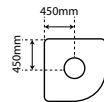

Retro Round 1000

Also available in Centre Waste
SKU CWOPTION - No additional cost

SKU RR1000SIFW18 **Corner Waste** Silva Flat Wall