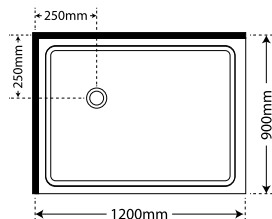

1200 x 900

SKU Sliding Door

LEFT HAND

SP12X9SIFWLH Silva Flat Wall
SP12X9BLFWLH Black Flat Wall
SP12X9WHFWLH White Flat Wall

RIGHT HAND

SP12X9SIFWRH Silva Flat Wall
SP12X9BLFWRH Black Flat Wall
SP12X9WHFWRH White Flat Wall