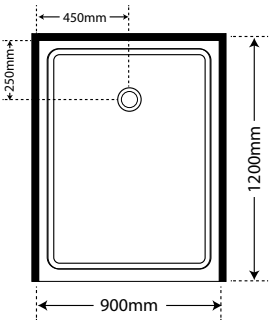

Aquero 1200 x 900 x 1200

Pivot Door

- White Flat Wall
- Silva Flat Wall
- Black Flat Wall

SKU

- S12X9X12AQAWHFW
- S12X9X12AQASIFW
- S12X9X12AQABLFW

3 Panel Sliding Stacker Door

- Silva Flat Wall

SKU