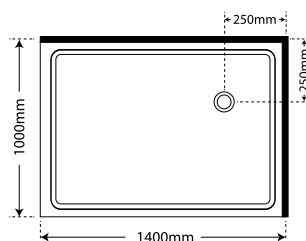

1400 x 1000

SKU Sliding Door

LEFT HAND

SP14X1SIFWLH Silva Flat Wall
SP14X1BLFWLH Black Flat Wall
SP14X1WHFWLH White Flat Wall

RIGHT HAND

SP14X1SIFWRH Silva Flat Wall
SP14X1BLFWRH Black Flat Wall
SP14X1WHFWRH White Flat Wall