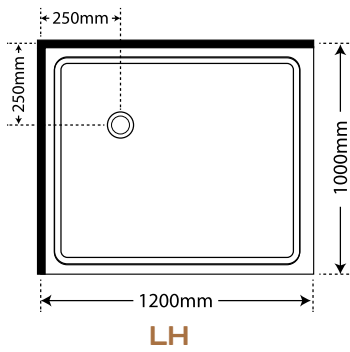

Aquero 1200 x 1000 LH

Pivot Door **NEW**

	SKU
1200 Door White Flat Wall LH	S12X1AQSWHFWLH
1200 Door Silva Flat Wall LH	S12X1AQSSIFWLH
1000 Door White Flat Wall LH	S1X12AQSWHFWLH
1000 Door Silva Flat Wall LH	S1X12AQSSIFWLH

3 Panel Sliding Stacker Door

	SKU
1200 Door Silva Flat Wall LH	S12X1AQSFWLHS

Also available in Centre Waste
SKU - CWOPTION
No additional cost