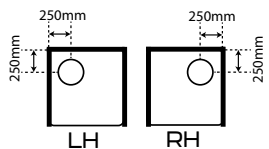

Also available in Corner Waste
No additional cost
Please specify LH or RH Corner Waste
SKU - CNRWOPTION (LH or RH)

Aquero 760 x 900 x 760