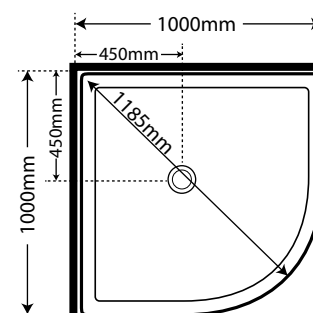

Curvato 1000

Central Waste

	SKU
White Flat Wall	CR1000WHFW
Silva Flat Wall	CR1000SIFW
Black Flat Wall	CR1000BLFW
White Moulded Wall	CR1000WHMW
Silva Moulded Wall	CR1000SIMW
Black Moulded Wall	CR1000BLMW

Also available in
Corner Waste
SKU CNRWOPTION
No additional cost