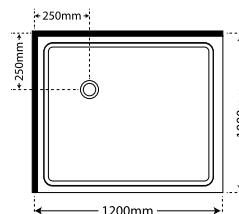

Retro 1200 x 1000 LH

SKU RS12X1SIFWLHS18 **3 Panel Sliding Stacker Door**
1200 Door Silva Flat Wall

Also available in Centre Waste
SKU CWOPTION -
No additional cost