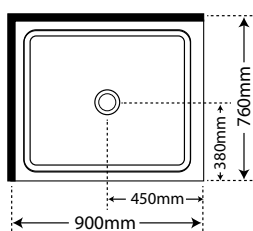

Aquero 900 x 760 LH

Pivot Door

White Flat Wall	S9X7AQSWHFWLH
Silva Flat Wall	S9X7AQSSIFWLH
Black Flat Wall	S9X7AQSBFLWLH
White Moulded Wall	S9X7AQSWHFWLH
Silva Moulded Wall	S9X7AQSSIMWLH
Black Moulded Wall	S9X7AQSBMLWLH

SKU

Standard Pivot door opening 900 side
Option: White/Silva Door on 760 side - no additional cost

3 Panel Sliding Stacker Door

Silva Flat Wall	S9X7AQSSIFWLHS
Silva Moulded Wall	S9X7AQSSIMWLHS