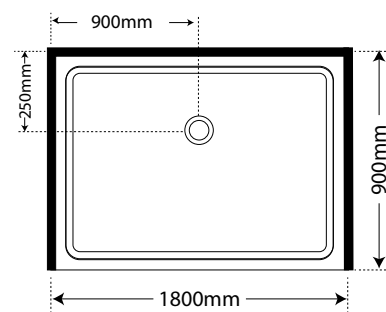

SKU
SPF9X17X9SIFW
SPF9X17X9BLFW

Pivot Door
Silva Flat Wall
Black Flat Wall

Frameless Alcove 900 x 1800 x 900

SKU
SPF9X18X9SIFW
SPF9X18X9BLFW

Pivot Door
Silva Flat Wall
Black Flat Wall

PREMIER FRAMELESS ALCOVE PIVOT DOORS ONLY

Frameless Alcove Pivot Door Only

FEATURES

- Frameless design
- 8mm AS/NZS2208 Safety Glass 2000mm high
- Adjustable pivot door system for ease of installation, and tolerance for out of plumb walls and floors
- ****Door frame can be trimmed down to required dimensions (door opening width will be reduced when trimmed)**
- Minimalist wall and floor extrusion allows adjustment to wall and floor
- Available in Black or Silva
- Minimalistic modern style
- Removable drip strip and seals
- High quality stainless/alloy fittings and hardware