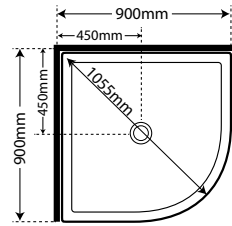

1675 X 760MM BATH

1800 X 760MM BATH

900 x 900
SKU SR900DEZSIFW

1000 x 1000
SKU SR1000DEZSIFW

Also available in
Corner Waste
SKU CNRWOPTION
No additional cost

Left Hand Tray Orientation

1200 x 800
LH
SKU SR12X8DEZSILH