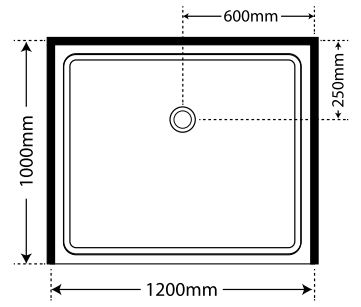

RIGHT HAND FIXED

SP1X12X1SIFWRH   Silva Flat Wall
SP1X12X1BLFWRH   Black Flat Wall
SP1X12X1WHFWRH   White Flat Wall