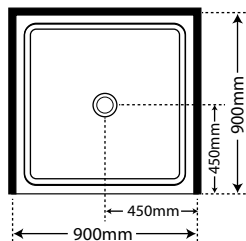

Retro 900 Alcove

SKU RA900SIFW18 **Pivot Door**
Silva Flat Wall
SKU RA900SIFWS18 **Stacking Door**
Silva Flat Wall