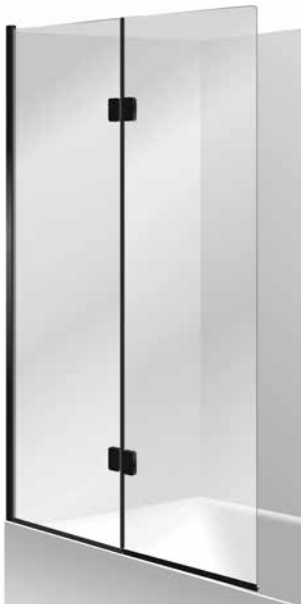

SKU

BC1000SI

BC1000BL

BC1000WH

Pictured here 2 Panel Bathscreen in Black

FEATURES

- Easy installation to existing or new bathrooms
- Essential when there is a toilet or vanity next to the bath
- The fixed panel ensures full protection from water splashes
- Reversible - will fit left or right hand fixed
- 2 piece - fixed panel (550mm wide) swing door / swings into bath (450mm wide)
- Provides optimum water protection (1000mm)
- Allows ease of access
- 6mm AS/NZS2208 Compliant Safety Glass
- Available in Silva, Black or White
- Standard height 1525mm

BATH LINER ONLY* 1550mm high

MODEL	2 SIDED	
1525	2 Sides Flat Wall	LBATH1525FW2S
1675	2 Sides Flat Wall	LBATH1675FW2S
1800	2 Sides Flat Wall	LBATH1800FW2S
MODEL	ALCOVE	
1525	3 Sides Flat Wall	LBATH1525FW3S
1675	3 Sides Flat Wall	LBATH1675FW3S
1800	3 Sides Flat Wall	LBATH1800FW3S

BATH SKIRT ONLY

MODEL	Width	Height	SKU
1525	760	430	2 Sides LBATHSKIRT15252S
1525		430	1 Side LBATHSKIRT15251S
1675	760	430	2 Sides LBATHSKIRT16752S
1675		430	1 Side LBATHSKIRT16751S
1800	760	430	2 Sides LBATHSKIRT18002S
1800		430	1 Side LBATHSKIRT18001S

*Not available with moulded wall