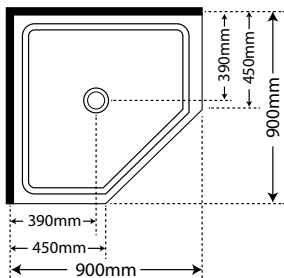

PREMIER FRAMELESS 2 SIDED PIVOT SHOWERS

Frameless Angle 900