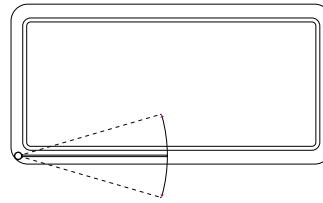

SKU

FEATURES

- Easy installation to existing or new bathrooms
- Single swing wall mounted door
- Swings in and out of bath providing wide, easy access to bath and tapware
- 6mm AS/NZS2208 compliant safety glass
- 850mm water protection
- Available in Silva, Black and White
- Compatible to fit left or right hand fixed
- Standard height 1500mm