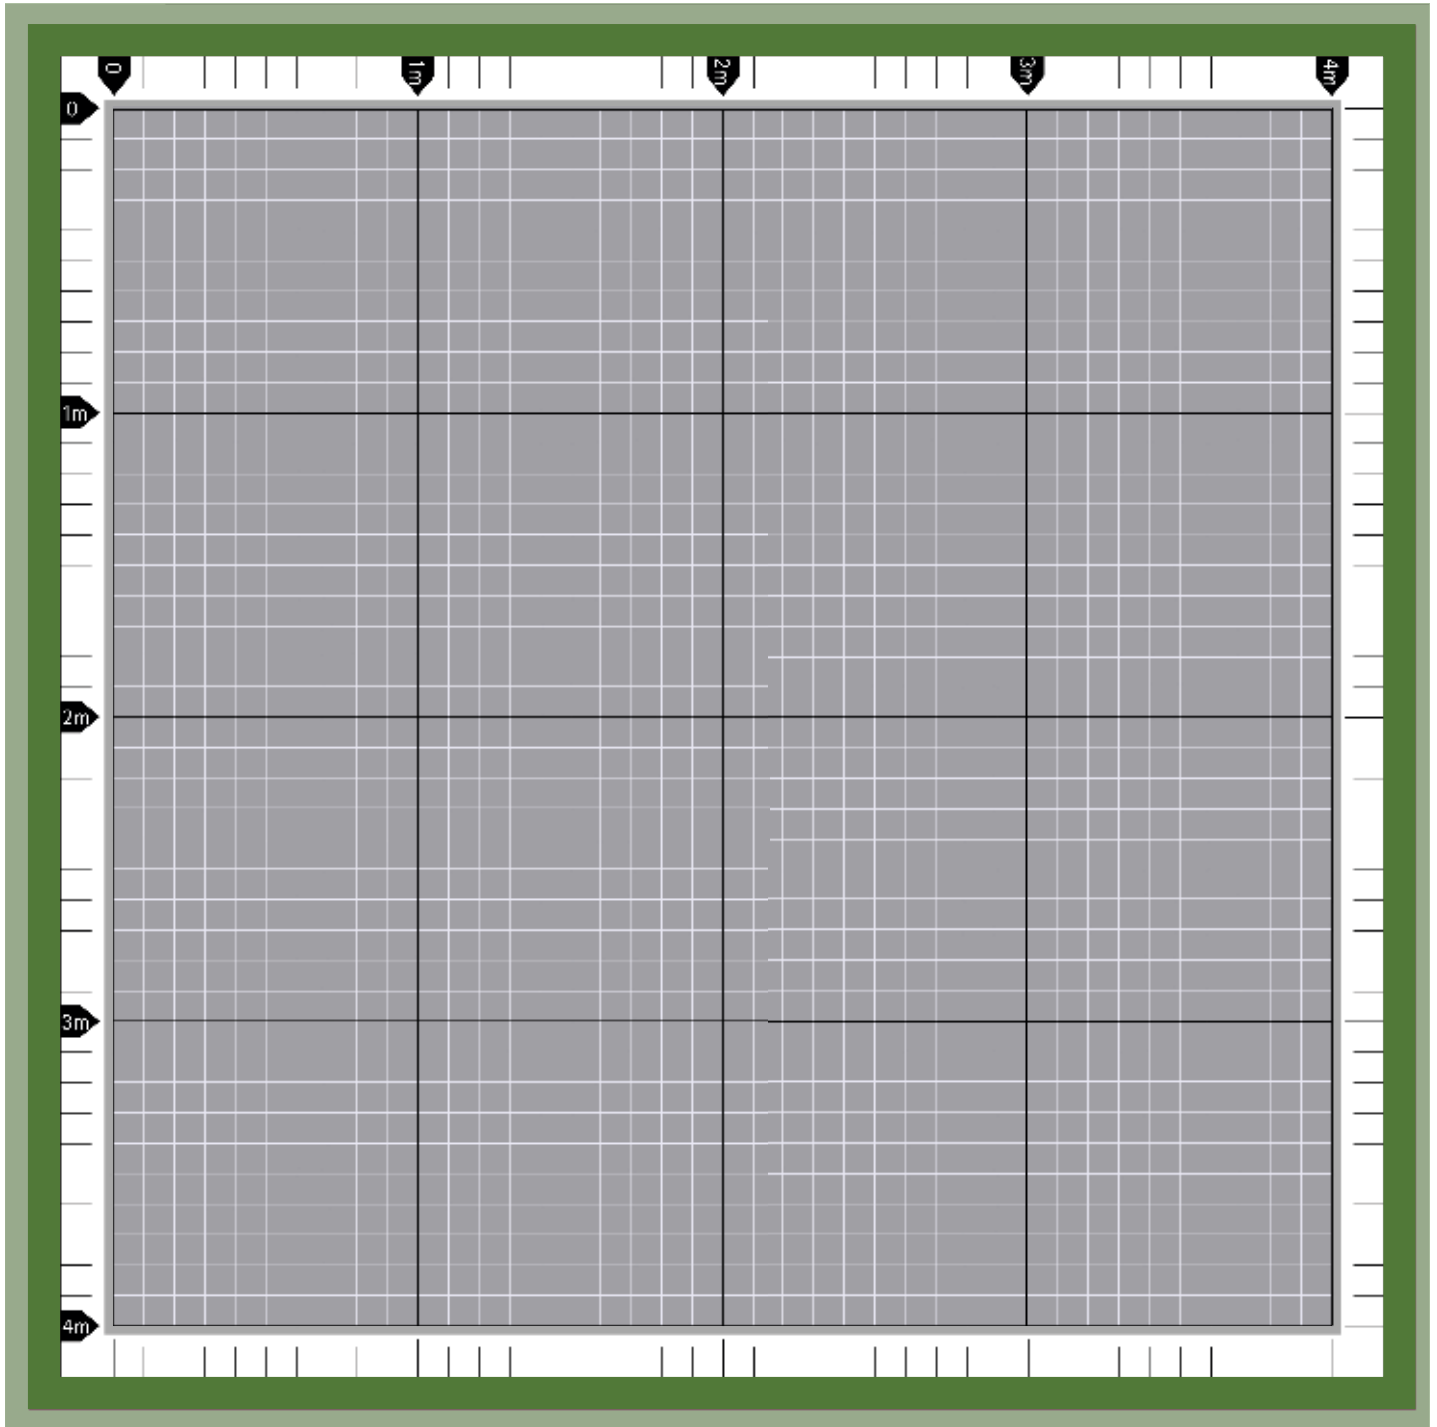

BATHROOM PLANNER

Scale 1:25 (One small square is 10cm and ten squares is 1 metre)