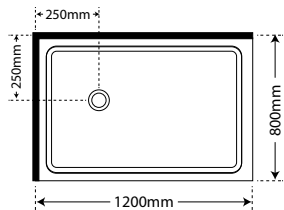

SILVA

BLACK

MODEL*	Door width/height	SKU	MODEL*	Door width/height	SKU
600mm	570mm/2000mm	DFW1600	600mm	570mm/2000mm	DFW1600BLK
800mm	770mm/2000mm	DFW1800	800mm	770mm/2000mm	DFW1800BLK
900mm	870mm/2000mm	DFW1900	900mm	870mm/2000mm	DFW1900BLK
1000mm	970mm/2000mm	DFW11000	1000mm	970mm/2000mm	DFW11000BLK
1200mm	1170mm/2000mm	DFW11200	1200mm	1170mm/2000mm	DFW11200BLK
1400mm	1370mm/2000mm	DFW11400	1400mm	1370mm/2000mm	DFW11400BLK

PREMIER FRAMELESS 2 SIDED SLIDING SHOWERS

NOW AVAILABLE IN WHITE

1200 x 800

SKU Sliding Door

LEFT HAND

SP12X8SIFWLH Silva Flat Wall
SP12X8BLFWLH Black Flat Wall
SP12X8WHFWLH White Flat Wall

RIGHT HAND

SP12X8SIFWRH Silva Flat Wall
SP12X8BLFWRH Black Flat Wall
SP12X8WHFWRH White Flat Wall