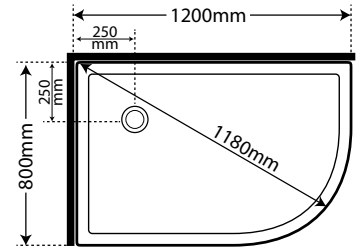

1675 X 760MM BATH

1800 X 760MM BATH

900 x 900
SKU SR900DEZSIFW

1000 x 1000
SKU SR1000DEZSIFW

Also available in
Corner Waste
SKU CNRWOPTION
No additional cost

Left Hand Tray Orientation

1200 x 800
LH
SKU SR12X8DEZSILH