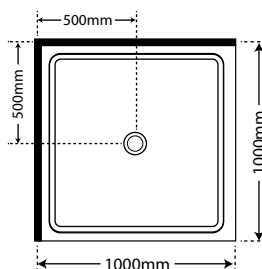

Retro Square 1000

SKU RS1000SIFW18 **Pivot Door** Silva Flat Wall

SKU RS1000SIFWS18 **3 Panel Sliding Stacker Door** Silva Flat Wall

Also available in Corner Waste
SKU CNRWOPTION - No additional cost

FEATURES

- Low profile tray with 40mm up-stand
- 1830mm high glass doors
- Magnetic strip on closing edge of door
- Pivot door - modern design, 6mm Safety Glass
- Removeable drip strip with gutter
- High quality stainless/alloy fittings and hardware
- All doors are reversible (flip to fit)
- See our 7 Star Quality Assurance