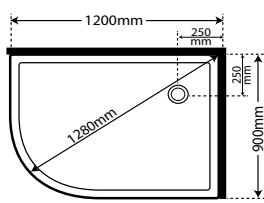

RH

SKU RR12X9SIFWLH18 **Corner Waste** Silva Flat Wall
SKU RR12X9SIFWRH18 **Corner Waste** Silva Flat Wall

Also available in Centre Waste
SKU CWOPTION - No additional cost