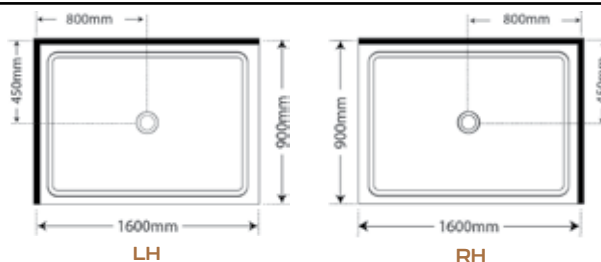

RIGHT HAND

SKU	Pivot Door
SPF16X9SIFWRH	Silva Flat Wall
SPF16X9BLFWRH	Black Flat Wall