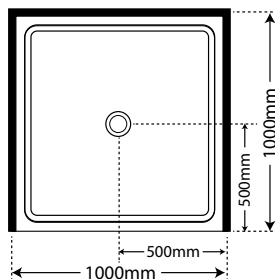

Aquero 1000 x 1000 x 1000

Pivot Door

White Flat Wall	SKU
Silva Flat Wall	S1000AQAWHFW
Black Flat Wall	S1000AQASIFW
White Moulded Wall*	S1000AQABLFW
Silva Moulded Wall*	S1000AQAWHMW
Black Moulded Wall*	S1000AQASIMW
	S1000AQABLMW

3 Panel Sliding Stacker Door

Silva Flat Wall	SKU
Silva Moulded Wall Back Wall*	S1000AQASIFWS
	S1000AQASIMWS

*Moulded Wall on Back Wall Standard