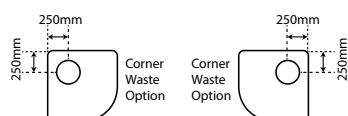

Central Waste

Central Waste	SKU
White Flat Wall	CR12X9WHFWRH
Silva Flat Wall	CR12X9SIFWRH
Black Flat Wall	CR12X9BLFWRH
White Moulded Wall	CR12X9WHMWRH
Silva Moulded Wall	CR12X9SIMWRH
Black Moulded Wall	CR12X9BLMWRH

*NOTE: Corner Waste Option available for 1200 x 900 LH/RH
SKU CNRWOPTION (LH or RH) - No additional cost