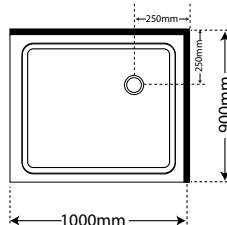

RH

Retro 900 x 1000 RH

900 DOOR

SKU RS9X1RHSIFWS18 **3 Panel Sliding Stacker Door** 900 Door Silva Flat Wall