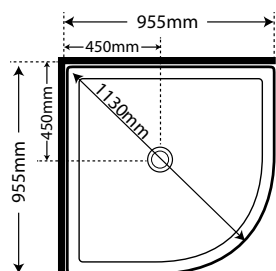

Curvato 955

Central Waste

	SKU
White Flat Wall	CR955WHFW
Silva Flat Wall	CR955SIFW
White Moulded Wall	CR955WHMW
Silva Moulded Wall	CR955SIMW

Also available in
Corner Waste
SKU CNRWOPTION
No additional cost