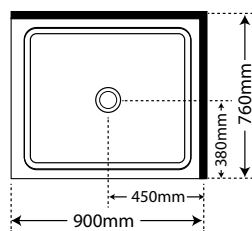

Aquero 900 x 760 RH

Pivot Door

White Flat Wall	S9X7AQSWHFWRH
Silva Flat Wall	S9X7AQSSIFWRH
Black Flat Wall	S9X7AQSBFLWRH
White Moulded Wall	S9X7AQSWHFWRH
Silva Moulded Wall	S9X7AQSSIMWRH
Black Moulded Wall	S9X7AQSBMLWRH

SKU

Standard Pivot door opening 900 side
Option: White/Silva Door on 760 side - no additional cost

3 Panel Sliding Stacker Door

Silva Flat Wall	S9X7AQSSIFWRHS
Silva Moulded Wall	S9X7AQSSIMWRHS