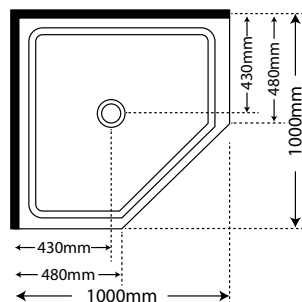

Aquero 1000 Corner Angle

Pivot Door

	SKU
White Flat Wall	S1000AQNWFW
Silva Flat Wall	S1000AQNSIFW
Black Flat Wall	S1000AQNBFW
White Moulded Wall	S1000AQNWHMW
Silva Moulded Wall	S1000AQNSIMW
Black Moulded Wall	S1000AQNBMLW