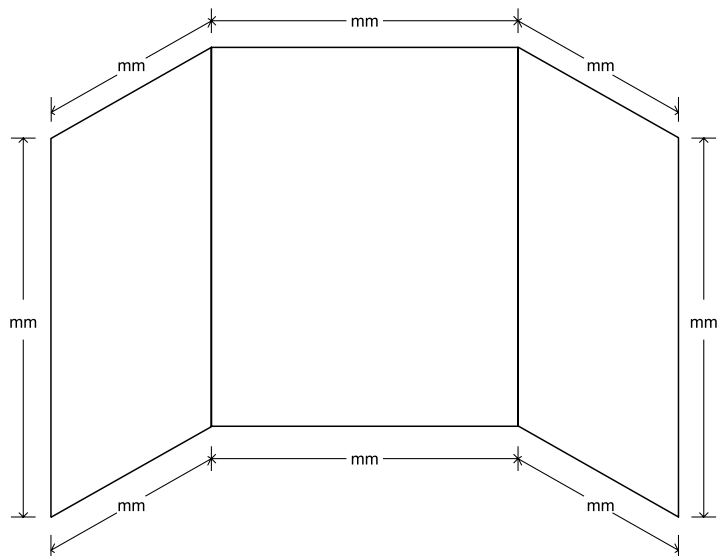

ACCESSORIES - GLASS SHELVES

NEW

NEW

NEW

CUSTOM LINERS

Order your Custom Liners - fill in dimensions as required
Custom Liner form available on our website - www.symphonyshowers.co.nz

All Walls Are 2mm Durosan® Premium Acrylic

One piece quality sanitaryware acrylic walls. Manufactured in Europe to En263 and En13559 standards, approved for NZ conditions. Tested and approved by Sika NZ - www.sika.co.nz

Folded and moulded in New Zealand.

MAXIMUM ONE PIECE SHEET SIZE - 2000mm X 3535mm