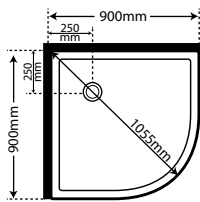

Doors and Liners also sold separately - speak to your merchant for details

Retro Round 900

Also available in Centre Waste
SKU CWOPTION - No additional cost

SKU RR900SIFW18 **Corner Waste** Silva Flat Wall