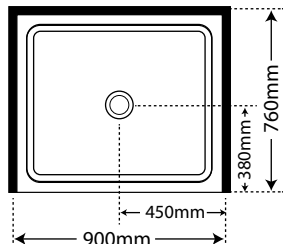

Retro 760x900x760 Alcove

SKU RA7X9X7SIFW18 **Pivot Door**
Silva Flat Wall
SKU RA7X9X7SIFWS18 **Stacking Door**
Silva Flat Wall

Pictured here Retro Alcove
900 x 900 Silva
3 Panel Stacker Door