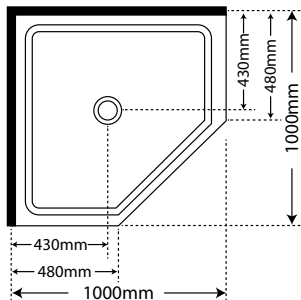

Stainless Steel Hanging Caddy (refer to page 31)

PREMIER FRAMELESS 2 SIDED PIVOT SHOWERS

Frameless Angle 900

SKU Pivot Door
SPFA9X9SIFW Silva Flat Wall
SPFA9X9BLFW Black Flat Wall

Frameless Angle 1000

SKU Pivot Door
SPFA1X1SIFW Silva Flat Wall
SPFA1X1BLFW Black Flat Wall