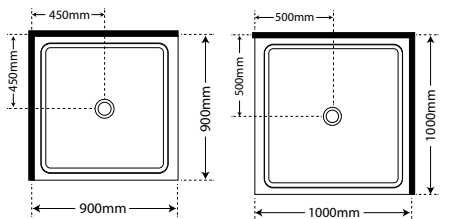

900 x 900 / 1000 x 1000
Pivot Door