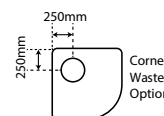

Central Waste

	SKU
White Flat Wall	CR955WHFW
Silva Flat Wall	CR955SIFW
White Moulded Wall	CR955WHMW
Silva Moulded Wall	CR955SIMW

Also available in
Corner Waste
SKU CNRWOPTION
No additional cost