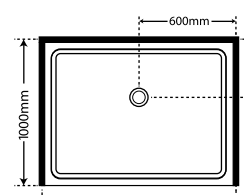

Retro 1000x1200x1000 Alcove

SKU RA1X12X1SIFW18 **Pivot Door**
Silva Flat Wall
SKU RA1X12X1SIFWS18 **Stacking Door**
Silva Flat Wall