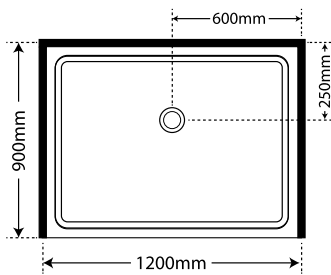

Pivot Door

- White Flat Wall
- Silva Flat Wall
- White Moulded Wall*
- Silva Moulded Wall*

SKU

- S9X12X9AQAWHFW
- S9X12X9AQASIFW
- S9X12X9AQAWHMW
- S9X12X9AQASIMW

2 Panel Sliding Door

- White Flat Wall
- Silva Flat Wall
- Black Flat Wall
- White Moulded Wall*
- Silva Moulded Wall*
- Black Moulded Wall*

SKU

- S9X12X9AQAWHFWZ
- S9X12X9AQASIFWZ
- S9X12X9AQABLFWZ
- S9X12X9AQAWHMWZ
- S9X12X9AQASIMWZ
- S9X12X9AQABLMWZ

3 Panel Sliding Stacker Door

- Silva Flat Wall
- Silva Moulded Wall*