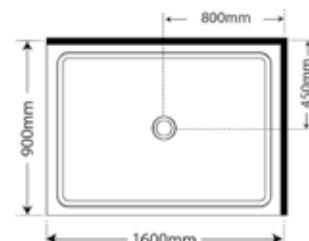

FEATURES

- Designed for installation with Acrylic or Pinnacle Tray and Liner
- Also suitable for tile installation
- 8mm Frameless Safety Glass
- Wall and Floor minimalistic extrusion allows adjustment to wall and floor
- Door closes to glass return
- Concentric wheels at top allows door adjustment
- High quality stainless / alloy fittings
- No silicone joints required to glass
- Low profile tray
- 40mm upstand
- See our 7 Star Quality Assurance