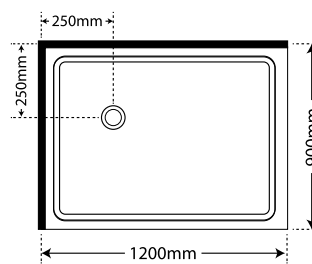

V-Slider 1200 x 900 LH

White Flat Wall
Silva Flat Wall
Black Flat Wall
White Moulded Wall
Silva Moulded Wall
Black Moulded Wall

SKU

SVS12X9WHFWLH
SVS12X9SIFWLH
SVS12X9BLFWLH
SVS12X9WHMWLH
SVS12X9SIMWLH
SVS12X9BLMWLH