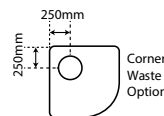

Central Waste

	SKU
White Flat Wall	CR928WHFW
Silva Flat Wall	CR928SIFW
White Moulded Wall	CR928WHMW
Silva Moulded Wall	CR928SIMW

Also available in
Corner Waste
SKU CNRWOPTION
No additional cost