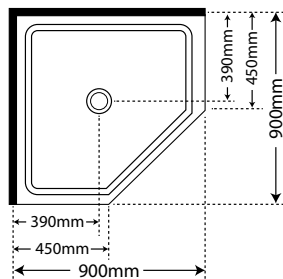

3 Panel Sliding Stacker Door

	SKU
1200 Door Silva Flat Wall RH	S12X1AQSFWRHS

Pictured 1200 x 1000 **Right Hand** Corner Waste Tray / Silva / Pivot Door / Flat Wall

Pictured 900 Corner Angle White Aquero

Aquero 900 Corner Angle