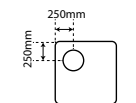

Also available in Corner Waste
SKU CNRWOPTION - No additional cost

FEATURES

- Low profile tray with 40mm up-stand
- 1830mm high glass doors
- Magnetic strip on closing edge of door
- Pivot door - modern design, 6mm Safety Glass
- Removeable drip strip with gutter
- High quality stainless/alloy fittings and hardware
- All doors are reversible (flip to fit)
- See our 7 Star Quality Assurance