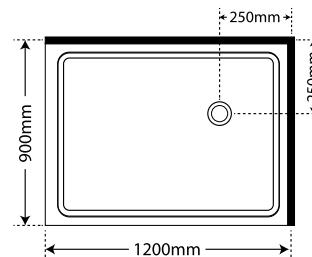

V-Slider 1200 x 900 RH

White Flat Wall
Silva Flat Wall
Black Flat Wall
White Moulded Wall
Silva Moulded Wall
Black Moulded Wall

SKU

SVS12X9WHFWRH
SVS12X9SIFWRH
SVS12X9BLFWRH
SVS12X9WHMWRH
SVS12X9SIMWRH
SVS12X9BLMWRH