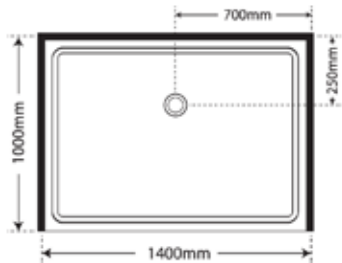

RIGHT HAND FIXED

SP1X14X1SIFWRH   Silva Flat Wall
SP1X14X1BLFWRH   Black Flat Wall
SP1X14X1WHFWRH   White Flat Wall