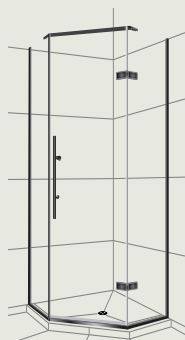

RIGHT HAND

SKU	Pivot Door
SPF16X9SIFWRH	Silva Flat Wall
SPF16X9BLFWRH	Black Flat Wall

PREMIER FRAMELESS PIVOT DOORS ONLY

Frameless Square Pivot Doors Only

MODEL	SILVA SKU	BLACK SKU
900mm Door x 900mm Return	AFD9X9SI2MSYMP	AFD9X9BLK2MSYMP
900mm Door x 800mm Return	AFD9DX8RSI2MSYMP	AFD9DX8RBLK2MSYMP
900mm Door x 1000mm Return	AFD9DX1RSI2MSYMP	AFD9DX1RBLK2MSYMP
1000mm Door x 800mm Return	AFD1DX8RSI2MSYMP	AFD1DX8RBLK2MSYMP
1000mm Door x 900mm Return	AFD1DX9RSI2MSYMP	AFD1DX9RBLK2MSYMP
1000mm Door x 1000mm Return	AFD1XISI2MSYMP	AFD1XIBLK2MSYMP
1200mm Door x 800mm Return	AFD12X8SI2MSYMP	AFD12X8BLK2MSYMP
1200mm Door x 900mm Return	AFD12X9SI2MSYMP	AFD12X9BLK2MSYMP
1200mm Door x 1000mm Return	AFD12XISI2MSYMP	AFD12XIBLK2MSYMP
1400mm Door x 800mm Return	AFD14X8SI2MSYMP	AFD14X8BLK2MSYMP
1400mm Door x 900mm Return	AFD14X9SI2MSYMP	AFD14X9BLK2MSYMP
1400mm Door x 1000mm Return	AFD14XISI2MSYMP	AFD14XIBLK2MSYMP
1600mm Door x 800mm Return LH	AFD16X8SI2MSYMP	AFD16X8BLK2MSYMP
1600mm Door x 900mm Return RH	AFD16X9SI2MSYMP	AFD16X9BLK2MSYMP
1600mm Door x 1000mm Return RH	AFD16XISI2MSYMP	AFD16XIBLK2MSYMP

Frameless Angle Pivot Doors Only

MODEL	SILVA SKU	BLACK SKU
900mm	DFA900SI2MSYMP	DFA900BLK2MSYMP
1000mm	DFA1000SI2MSYMP	DFA1000BLK2MSYMP

PREMIER FRAMELESS ALCOVE PIVOT SHOWERS

Frameless Alcove 900 x 900 x 900