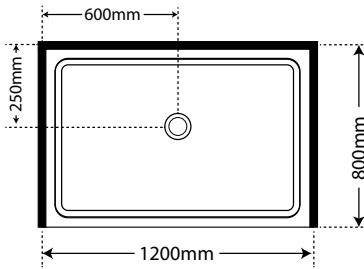

PREMIER FRAMELESS ALCOVE SLIDING DOOR SHOWERS

800 x 1200 x 800

SKU   **Sliding Door**

LEFT HAND FIXED

SP8X12X8SIFWLH   Silva Flat Wall
SP8X12X8BLFWLH   Black Flat Wall
SP8X12X8WHFWLH   White Flat Wall

RIGHT HAND FIXED

SP8X12X8SIFWRH   Silva Flat Wall
SP8X12X8BLFWRH   Black Flat Wall
SP8X12X8WHFWRH   White Flat Wall