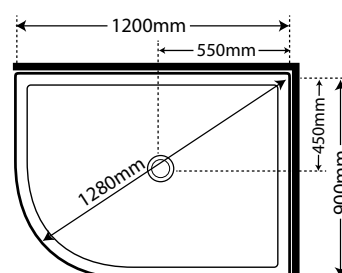

Curvato 1200 x 900 RH*