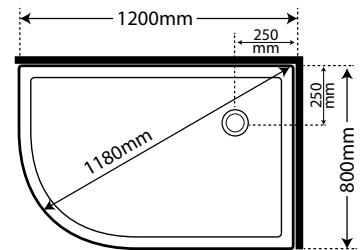

RH
SKU SR12X8DEZSIRH