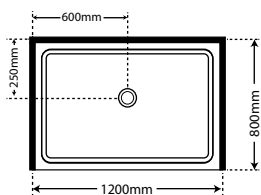

Retro 800x1200x800 Alcove

SKU RABX12X8SIFW18 **Pivot Door**
Silva Flat Wall
SKU RABX12X8SIFWS18 **Stacking Door**
Silva Flat Wall