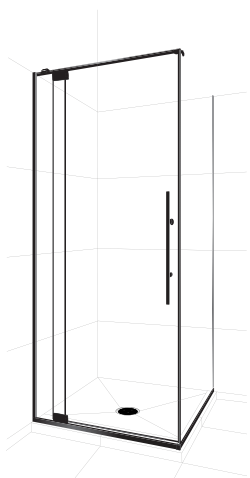

Stainless Steel Hanging Caddy (refer to page 31)

PREMIER FRAMELESS 2 SIDED PIVOT SHOWERS

Frameless Angle 900

SKU Pivot Door
SPFA9X9SIFW Silva Flat Wall
SPFA9X9BLFW Black Flat Wall

Frameless Angle 1000

SKU Pivot Door
SPFA1X1SIFW Silva Flat Wall
SPFA1X1BLFW Black Flat Wall

Pictured here
Premier Frameless
Pivot Angle Shower
Flat Wall Silva

Pictured here
Doors can also be
purchased
separately
for tile floor
and wall
installation

Frameless Square 900

SKU Pivot Door
SPF9X9SIFW Silva Flat Wall
SPF9X9BLFW Black Flat Wall

Frameless Square 1000

SKU Pivot Door
SPF1X1SIFW Silva Flat Wall
SPF1X1BLFW Black Flat Wall

FEATURES

- 2000mm high glass
- Adjustable pivot door system for ease of installation, and tolerance for out of plumb walls and floors.
- Door available in Black or Silva
- ** Door Frame can be trimmed down to required dimensions (door opening width will be reduced when trimmed)
- 8mm Safety Glass
- Removable drip strip and seals
- Minimalist wall and floor extrusion allows adjustment to wall and floor
- High quality stainless/alloy fittings
- Low profile tray with 40mm upstand