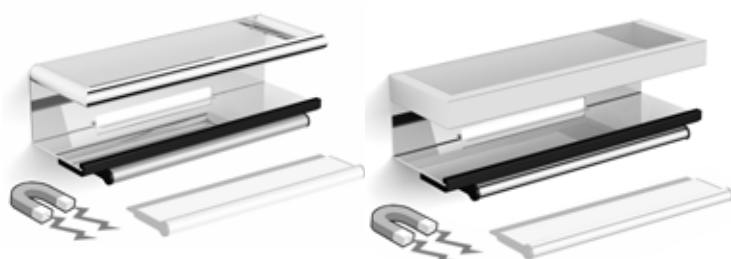

Magnetic Shelves

- Includes Designer Wiper Blade
- Magnetic holder for wiper blade

Magnetic Shelf Round SSMAGNETICRND
 Magnetic Shelf Square SSMAGNETICSQ

Shower basket with hook NEW

- Available in White/Chrome and Black/Black
- Easy clean removable ABS insert
- 80mm deep x 190mm wide x 30mm high
- Screw fixing
- Can be reverse mounted (flip to fit LH or RH corner)
- Designed to fit into corners and flat surfaces