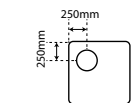

Also available in Corner Waste
SKU CNRWOPTION - No additional cost