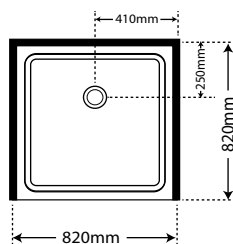

Retro 820 Alcove

SKU RAB20SIFW18 **Pivot Door**
Silva Flat Wall