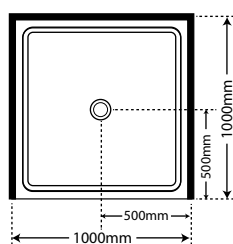

Retro 1000 Alcove

SKU RA1000SIFW18 **Pivot Door**
Silva Flat Wall
SKU RA1000SIFWS18 **Stacking Door**
Silva Flat Wall