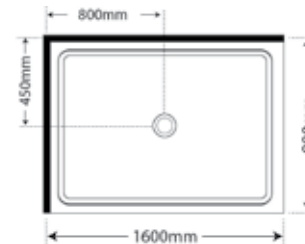

1600 x 900

SKU Sliding Door

LEFT HAND

SP16X9SIFWLH Silva Flat Wall
SP16X9BLFWLH Black Flat Wall
SP16X9WHFWLH White Flat Wall

RIGHT HAND

SP16X9SIFWRH Silva Flat Wall
SP16X9BLFWRH Black Flat Wall
SP16X9WHFWRH White Flat Wall