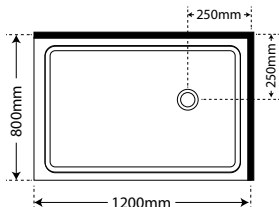

SILVA

BLACK

MODEL*	Door width/height	SKU	MODEL*	Door width/height	SKU
600mm	570mm/2000mm	DFW1600	600mm	570mm/2000mm	DFW1600BLK
800mm	770mm/2000mm	DFW1800	800mm	770mm/2000mm	DFW1800BLK
900mm	870mm/2000mm	DFW1900	900mm	870mm/2000mm	DFW1900BLK
1000mm	970mm/2000mm	DFW11000	1000mm	970mm/2000mm	DFW11000BLK
1200mm	1170mm/2000mm	DFW11200	1200mm	1170mm/2000mm	DFW11200BLK
1400mm	1370mm/2000mm	DFW11400	1400mm	1370mm/2000mm	DFW11400BLK

PREMIER FRAMELESS 2 SIDED SLIDING SHOWERS

NOW AVAILABLE IN WHITE

1200 x 800

SKU Sliding Door

LEFT HAND

SP12X8SIFWLH Silva Flat Wall
SP12X8BLFWLH Black Flat Wall
SP12X8WHFWLH White Flat Wall

RIGHT HAND

SP12X8SIFWRH Silva Flat Wall
SP12X8BLFWRH Black Flat Wall
SP12X8WHFWRH White Flat Wall