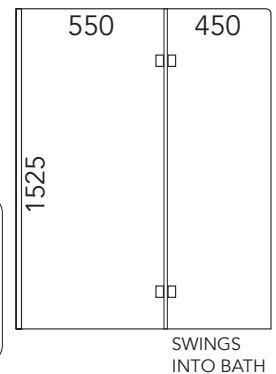

SKU

BC1000SI

BC1000BL

BC1000WH

Pictured here 2 Panel Bathscreen in Black

FEATURES

- Easy installation to existing or new bathrooms
- Essential when there is a toilet or vanity next to the bath
- The fixed panel ensures full protection from water splashes
- Reversible - will fit left or right hand fixed
- 2 piece - fixed panel (550mm wide) swing door / swings into bath (450mm wide)
- Provides optimum water protection (1000mm)
- Allows ease of access
- 6mm AS/NZS2208 Compliant Safety Glass
- Available in Silva, Black or White
- Standard height 1525mm

BATH LINER ONLY* 1550mm high

MODEL	2 SIDED	
1525	2 Sides Flat Wall	LBATH1525FW2S
1675	2 Sides Flat Wall	LBATH1675FW2S
1800	2 Sides Flat Wall	LBATH1800FW2S
MODEL	ALCOVE	
1525	3 Sides Flat Wall	LBATH1525FW3S
1675	3 Sides Flat Wall	LBATH1675FW3S
1800	3 Sides Flat Wall	LBATH1800FW3S

BATH SKIRT ONLY

MODEL	Width	Height	SKU
1525	760	430	2 Sides LBATHSKIRT15252S
1525		430	1 Side LBATHSKIRT15251S
1675	760	430	2 Sides LBATHSKIRT16752S
1675		430	1 Side LBATHSKIRT16751S
1800	760	430	2 Sides LBATHSKIRT18002S
1800		430	1 Side LBATHSKIRT18001S

*Not available with moulded wall