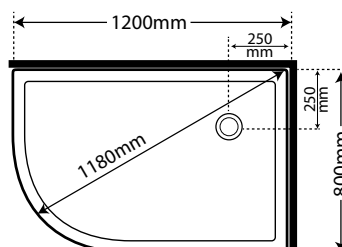

Curvato 1200 x 800 RH

Corner Waste Only

Corner Waste Only	SKU
White Flat Wall	CR12X8WHFWRH
Silva Flat Wall	CR12X8SIFWRH
Black Flat Wall	CR12X8BLFWRH
White Moulded Wall	CR12X8WHMWRH
Silva Moulded Wall	CR12X8SIMWRH
Black Moulded Wall	CR12X8BLMWRH