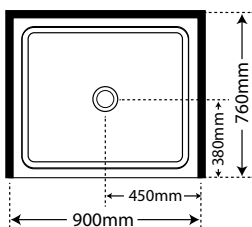

Aquero 760 x 900 x 760

Pivot Door

White Flat Wall	SKU
Silva Flat Wall	S7X9X7AQAWHFW
Black Flat Wall	S7X9X7AQASIFW
White Moulded Wall*	S7X9X7AQABLFW
Silva Moulded Wall*	S7X9X7AQAWHMW
Black Moulded Wall*	S7X9X7AQASIMW
	S7X9X7AQABLMW