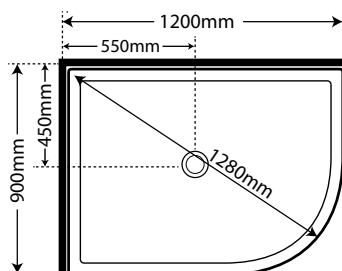

Curvato 1200 x 900 LH*