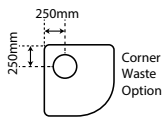

1675 X 760MM BATH

1800 X 760MM BATH

900 x 900
SKU SR900DEZSIFW

1000 x 1000
SKU SR1000DEZSIFW

Also available in
Corner Waste
SKU CNRWOPTION
No additional cost

Left Hand Tray Orientation

1200 x 800
LH
SKU SR12X8DEZSILH