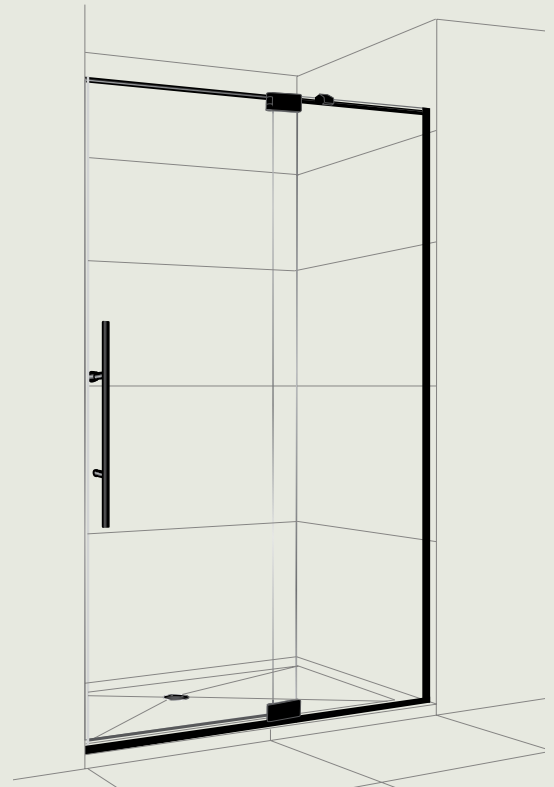

PREMIER FRAMELESS ALCOVE PIVOT DOORS ONLY

Frameless Alcove Pivot Door Only

FEATURES

- Frameless design
- 8mm AS/NZS2208 Safety Glass 2000mm high
- Adjustable pivot door system for ease of installation, and tolerance for out of plumb walls and floors
- ****Door frame can be trimmed down to required dimensions (door opening width will be reduced when trimmed)**
- Minimalist wall and floor extrusion allows adjustment to wall and floor
- Available in Black or Silva
- Minimalistic modern style
- Removable drip strip and seals
- High quality stainless/alloy fittings and hardware

MODEL
900mm
1000mm
1200mm
1400mm
1500mm
1600mm
1700mm
1800mm

SILVA SKU
AFD900ALC2MSYMP
AFD1000ALC2MSYMP
AFD1200ALC2MSYMP
AFD1400ALC2MSYMP
AFD1500ALC2MSYMP
AFD1600ALC2MSYMP
AFD1700ALC2MSYMP
AFD1800ALC2MSYMP

BLACK SKU
AFD900ALC2MBLKSYP
AFD1000ALC2MBLKSYP
AFD1200ALC2MBLKSYP
AFD1400ALC2MBLKSYP
AFD1500ALC2MBLKSYP
AFD1600ALC2MBLKSYP
AFD1700ALC2MBLKSYP
AFD1800ALC2MBLKSYP