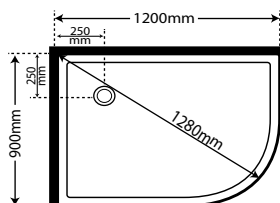

Retro Round 1000

Also available in Centre Waste
SKU CWOPTION - No additional cost

SKU RR1000SIFW18 **Corner Waste** Silva Flat Wall

Pictured here Retro Round 1000 x 1000 Silva

Retro Round 1200 x 900 LH/RH