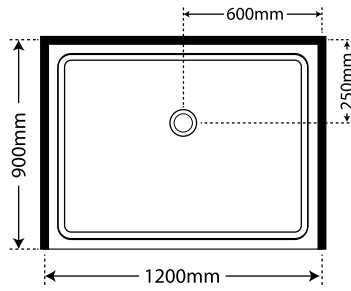

RIGHT HAND FIXED

SP9X12X9SIFWRH   Silva Flat Wall
SP9X12X9BLFWRH   Black Flat Wall
SP9X12X9WHFWRH   White Flat Wall