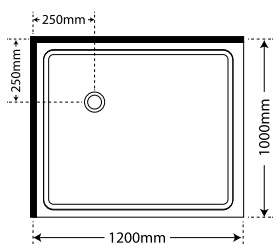

RIGHT HAND

SP12X1SIFWRH Silva Flat Wall
SP12X1BLFWRH Black Flat Wall
SP12X1WHFWRH White Flat Wall