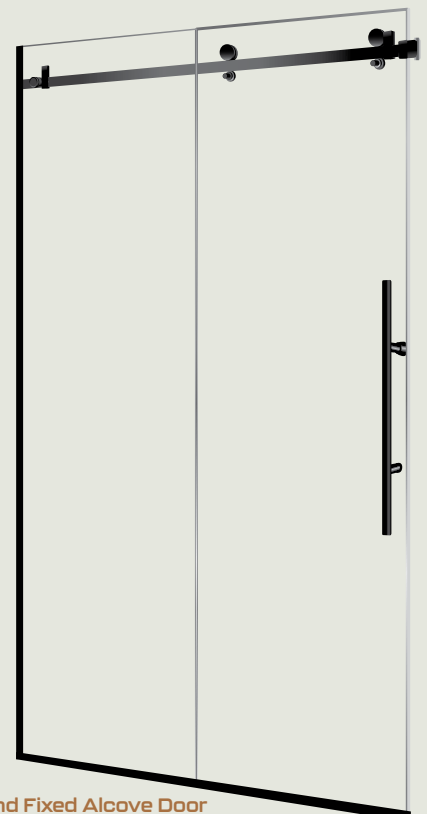

Left Hand Fixed Alcove Door