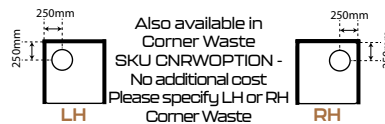

Also available in Corner Waste
SKU CNRWOPTION -
No additional cost
Please specify LH or RH
Corner Waste