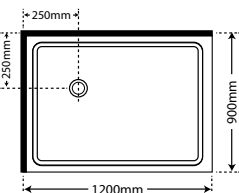

Retro 1200 x 900 LH

SKU RS12X9SIFWLHS18 **3 Panel Sliding Stacker Door**
1200 Door Silva Flat Wall