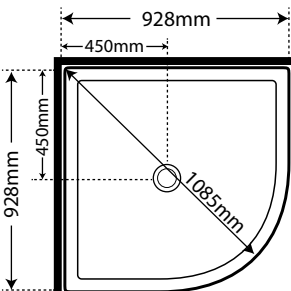

Curvato 928

Central Waste

	SKU
White Flat Wall	CR928WHFW
Silva Flat Wall	CR928SIFW
White Moulded Wall	CR928WHMW
Silva Moulded Wall	CR928SIMW

Also available in
Corner Waste
SKU CNRWOPTION
No additional cost