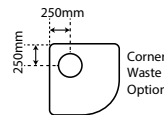

Central Waste

	SKU
White Flat Wall	CR900WHFW
Silva Flat Wall	CR900SIFW
Black Flat Wall	CR900BLFW
White Moulded Wall	CR900WHMW
Silva Moulded Wall	CR900SIMW
Black Moulded Wall	CR900BLMW

Also available in
Corner Waste
SKU CNRWOPTION
No additional cost