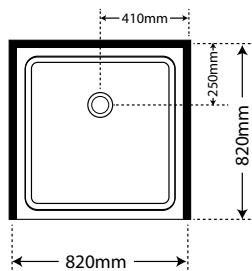

Aquero 820 x 820 x 820

Pivot Door

White Flat Wall	SKU
Silva Flat Wall	S820AQAWHFW
Black Flat Wall	S820AQASIFW
White Moulded Wall*	S820AQABLFW
Silva Moulded Wall*	S820AQAWHMW
Black Moulded Wall*	S820AQASIMW
	S820AQABLMW

*Moulded Wall on Back Wall Standard