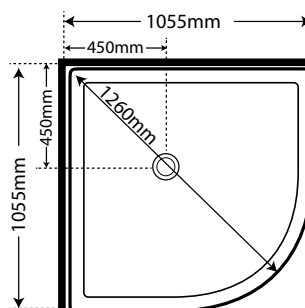

FEATURES

- Low profile tray with 40mm upstand
- 1950mm high glass doors
- Minimalist modern style
- Available in White and Silva with some sizes available in Black
- High quality stainless/ally fittings and hardware
- Wheels pre-assembled onto doors
- Includes waste, silicone, adhesive
- See our 7 Star Quality Assurance

Curvato 1055

Central Waste

Central Waste	SKU
White Flat Wall	CR1055WHFW
Silva Flat Wall	CR1055SIFW
White Moulded Wall	CR1055WHMW
Silva Moulded Wall	CR1055SIMW

Also available in Corner Waste
SKU CNRWOPTION
No additional cost