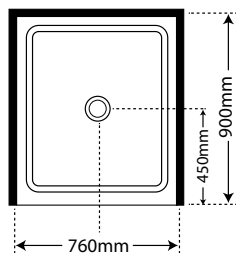

Aquero 900 x 760 x 900

Pivot Door

White Flat Wall	SKU
Silva Flat Wall	S9X7X9AQAWHFW
	S9X7X9AQASIFW

NOTE: Not suitable for 3 Panel Sliding Stacker Door or Moulded Wall