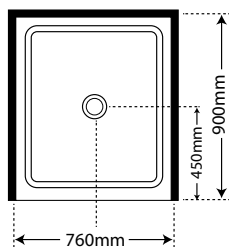

Retro 900x760x900 Alcove

SKU RA9X7X9SIFW18 **Pivot Door**
Silva Flat Wall