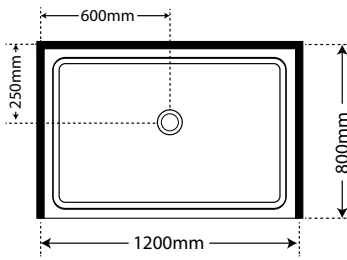

Aquero 800 x 1200 x 800

Pivot Door

- White Flat Wall
- Silva Flat Wall
- White Moulded Wall*
- Silva Moulded Wall*

SKU

- S8X12X8AQAWHFW
- S8X12X8AQASIFW
- S8X12X8AQAWHMW
- S8X12X8AQASIMW

2 Panel Sliding Door

- White Flat Wall
- Silva Flat Wall
- Black Flat Wall
- White Moulded Wall*
- Silva Moulded Wall*
- Black Moulded Wall*

SKU

- S8X12X8AQAWHFWZ
- S8X12X8AQASIFWZ
- S8X12X8AQABLFWZ
- S8X12X8AQAWHMWZ
- S8X12X8AQASIMWZ
- S8X12X8AQABLMWZ

3 Panel Sliding Stacker Door

- Silva Flat Wall
- Silva Moulded Wall*