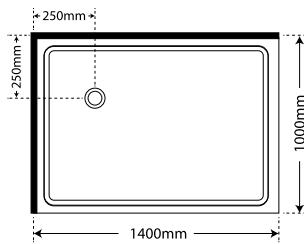

1400 x 1000

SKU Sliding Door

LEFT HAND

SP14X1SIFWLH Silva Flat Wall
SP14X1BLFWLH Black Flat Wall
SP14X1WHFWLH White Flat Wall

RIGHT HAND

SP14X1SIFWRH Silva Flat Wall
SP14X1BLFWRH Black Flat Wall
SP14X1WHFWRH White Flat Wall