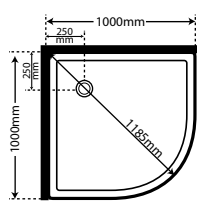

Retro Round 1000

Also available in Centre Waste
SKU CWOPTION - No additional cost

SKU RR1000SIFW18 **Corner Waste** Silva Flat Wall