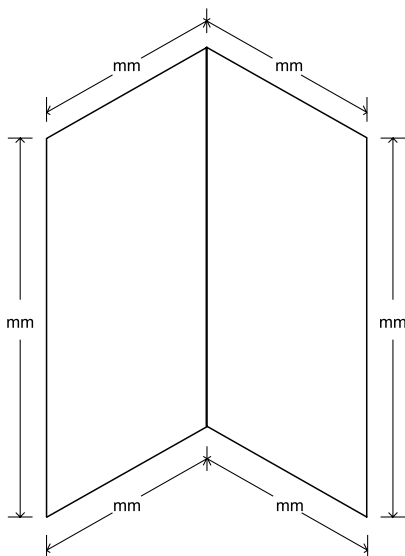

ACCESSORIES - GLASS SHELVES

NEW

NEW

NEW

CUSTOM LINERS

Order your Custom Liners - fill in dimensions as required
Custom Liner form available on our website - www.symphonyshowers.co.nz

All Walls Are 2mm Durosan® Premium Acrylic

One piece quality sanitaryware acrylic walls. Manufactured in Europe to En263 and En13559 standards, approved for NZ conditions. Tested and approved by Sika NZ - www.sika.co.nz

Folded and moulded in New Zealand.

MAXIMUM ONE PIECE SHEET SIZE - 2000mm X 3535mm