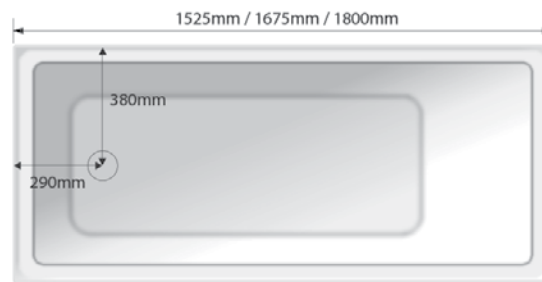

BATH ONLY

1525 x 760 x 470

BTHVIDA1525

1675 x 760 x 470

BTHVIDA1675

1800 x 760 x 470

BTHVIDA1800

WASTES