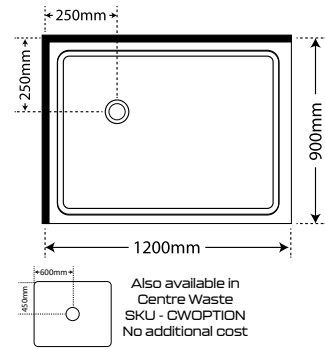

Pictured 1200 x 800 **Left Hand** Corner Waste Tray / Silva / 2 Panel Sliding Door / Flat Wall

Aquero 1200 x 900 LH

Pivot Door

SKU

White Flat Wall	S12X9AQSWHFWLH
Silva Flat Wall	S12X9AQSSIFWLH
White Moulded Wall	S12X9AQSWHMLH
Silva Moulded Wall	S12X9AQSSIMWLH