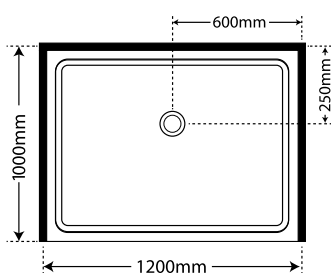

Aquero 1000 x 1200 x 1000

Pivot Door

- White Flat Wall
- Silva Flat Wall

SKU

- S1X12X1AQAWHFW
- S1X12X1AQASIFW

2 Panel Sliding Door

- White Flat Wall
- Silva Flat Wall
- Black Flat Wall

SKU