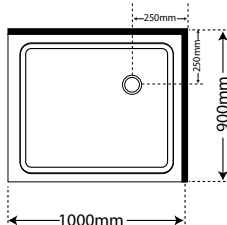

RH

Retro 1000 x 900 RH

1000 DOOR

SKU RS1X9RHSIFWS18 **3 Panel Sliding Stacker Door** 1000 Door Silva Flat Wall