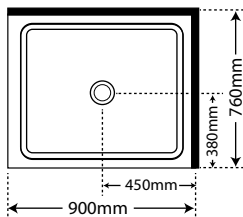

Retro 900 x 760 RH

SKU RS9X7SIFWRHS **3 Panel Sliding Stacker Door**
900 Door Silva Flat Wall