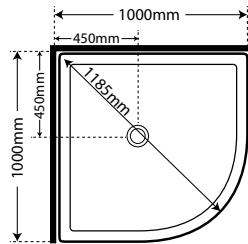

1675 X 760MM BATH

1800 X 760MM BATH

900 x 900
SKU SR900DEZSIFW

1000 x 1000
SKU SR1000DEZSIFW

Also available in
Corner Waste
SKU CNRWOPTION
No additional cost

Left Hand Tray Orientation

1200 x 800
LH
SKU SR12X8DEZSILH