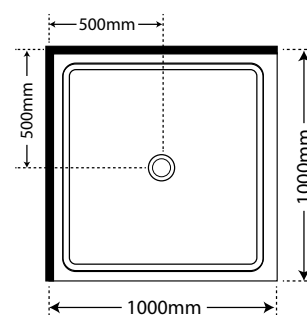

Frameless Square 1000

SKU Pivot Door
SPF1X1SIFW Silva Flat Wall
SPF1X1BLFW Black Flat Wall

FEATURES

- 2000mm high glass
- Adjustable pivot door system for ease of installation, and tolerance for out of plumb walls and floors.
- Door available in Black or Silva
- ** Door Frame can be trimmed down to required dimensions (door opening width will be reduced when trimmed)
- 8mm Safety Glass
- Removable drip strip and seals
- Minimalist wall and floor extrusion allows adjustment to wall and floor
- High quality stainless/alloy fittings
- Low profile tray with 40mm upstand