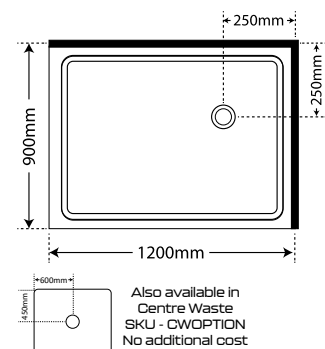

Aquero 1200 x 900 RH

Pivot Door

SKU

White Flat Wall	S12X9AQSWHFWRH
Silva Flat Wall	S12X9AQSSIFWRH
White Moulded Wall	S12X9AQSWHMRH
Silva Moulded Wall	S12X9AQSSIMWRH

Standard Pivot door opening 1200 side / Option: Door on 900 side - no additional cost

2 Panel Sliding Door

SKU

White Flat Wall	S12X9AQRSRHWHFWZ
Silva Flat Wall	S12X9AQRSRHSIFWZ
Black Flat Wall	S12X9AQRSRHBLFWZ
White Moulded Wall	S12X9AQRSRHWHMWZ
Silva Moulded Wall	S12X9AQRSRHSIMWZ
Black Moulded Wall	S12X9AQRSRHBLMWZ

3 Panel Sliding Stacker Door

SKU

Silva Flat Wall	S12X9AQSFWRHS
Silva Moulded Wall	S12X9AQSIMWRHS