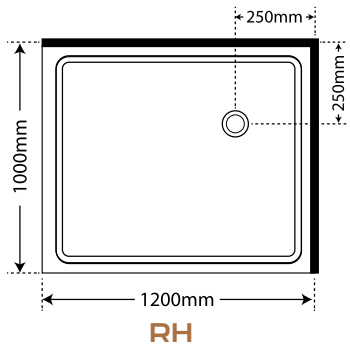

3 Panel Sliding Stacker Door

	SKU
1200 Door Silva Flat Wall LH	S12X1AQSFWLHS

Also available in Centre Waste
SKU - CWOPTION
No additional cost

Pictured 1200 x 1000 **Left Hand** Corner Waste Tray / White / Pivot Door / Flat Wall