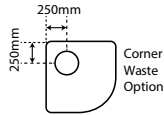

Central Waste

	SKU
White Flat Wall	CR820WHFW
Silva Flat Wall	CR820SIFW
Black Flat Wall	CR820BLFW
White Moulded Wall	CR820WHMW
Silva Moulded Wall	CR820SIMW
Black Moulded Wall	CR820BLMW

Also available in
Corner Waste
SKU CNRWOPTION
No additional cost

Pictured here
Curvato Round
Equal Sided
Shower Centre
Waste Tray /
Flat Wall / Silva