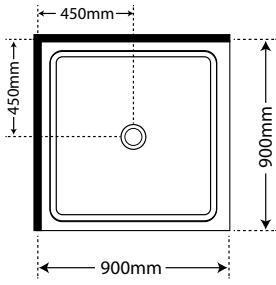

OVERALL HEIGHT 2020mm

V-Slider 900

White Flat Wall
Silva Flat Wall
Black Flat Wall
White Moulded Wall
Silva Moulded Wall
Black Moulded Wall

SKU

SVS900WHFW
SVS900SIFW
SVS900BLFW
SVS900WHMW
SVS900SIMW
SVS900BLMW