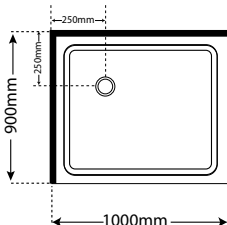

SKU RS1000SIFW18 **Pivot Door** Silva Flat Wall

SKU RS1000SIFWS18 **3 Panel Sliding Stacker Door** Silva Flat Wall

Also available in Corner Waste
SKU CNRWOPTION - No additional cost

FEATURES

- Low profile tray with 40mm up-stand
- 1830mm high glass doors
- Magnetic strip on closing edge of door
- Pivot door - modern design, 6mm Safety Glass
- Removeable drip strip with gutter
- High quality stainless/alloy fittings and hardware
- All doors are reversible (flip to fit)
- See our 7 Star Quality Assurance