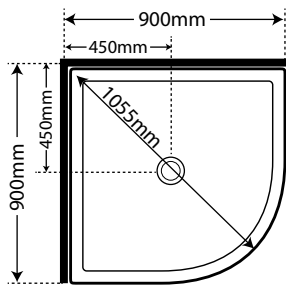

Curvato 900

Central Waste

	SKU
White Flat Wall	CR900WHFW
Silva Flat Wall	CR900SIFW
Black Flat Wall	CR900BLFW
White Moulded Wall	CR900WHMW
Silva Moulded Wall	CR900SIMW
Black Moulded Wall	CR900BLMW

Also available in
Corner Waste
SKU CNRWOPTION
No additional cost