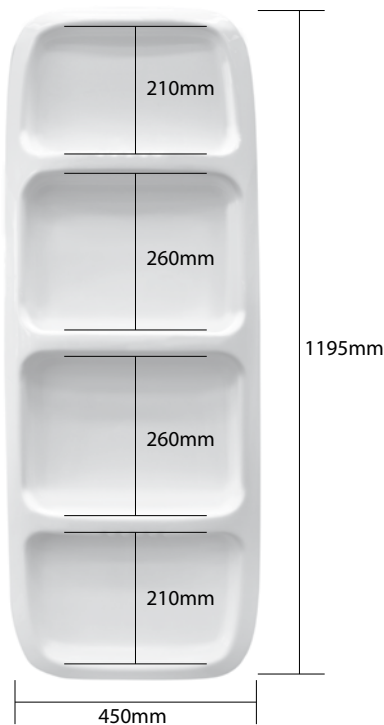

Model

991mm x 407mm 3 storage shelves
 686mm x 407mm 2 storage shelves
 355mm x 407mm 1 storage shelf

SKU

WNS991X407
 WNS686X407
 WNS355X407

NEW

Tile Niches - designed to provide a watertight substrate ready for waterproofing and tiling. Tile Niches are a fast and effective way to add a storage solution to any tiled wall.

Model

508mm x 407mm 2 storage shelves
 508mm x 407mm 1 storage shelf

SKU

TNS407X508SHELF
 TNS407X508

Moulded Wall

Moulded liner storage is an option for the majority of showers (some liner sizes, bath liners and custom liners are not suitable for moulding).

Moulding on back wall

Shelf Depth 85mm
 Moulding is **NOT** recessed into the wall

Remember to plan storage into your shower's design. We have a wide range of options:

Glass Shelving (refer page 32)

Stainless Steel Corner Shower Caddy (refer to page 30)