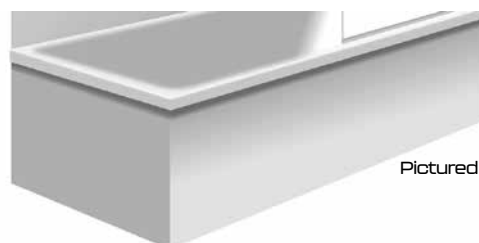

Pictured here Bath Skirt