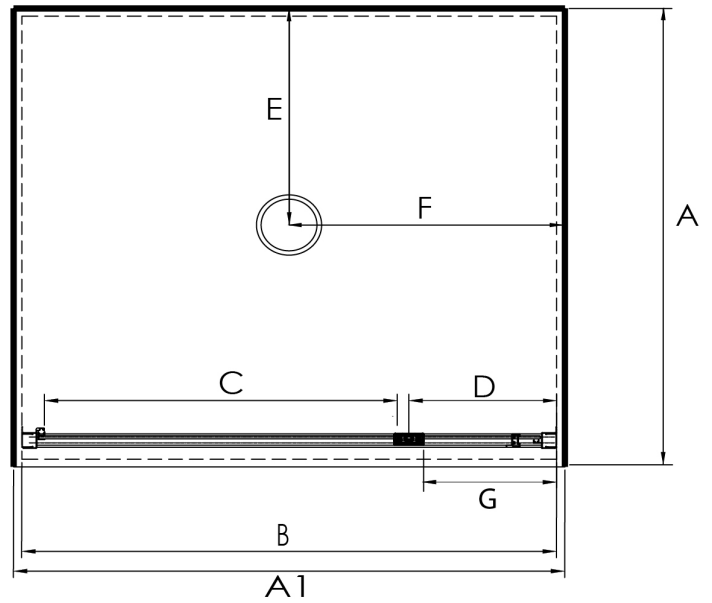

AQUERO UNEQUAL SIDED ALCOVE **PIVOT DOOR** SHOWERS

Pictured Above - 900x1200x900 Alcove White Pivot Door Moulded Wall
SKU S9X12X9AQAWHMW

DESCRIPTION

The Aquero Unequal Sided Alcove Pivot Door range of Showers can be purchased as a complete Shower Cubicle including Acrylic Tray, Wall Liner and Door Pack.

The Door Pack and Tray can also be purchased as individual items for a tiled floor and /or tiled wall installation.

Door is reversible - flip to fit.

FEATURES

- Low profile tray with 40mm upstand
- 1950mm high glass
- Total OVERALL height 2020mm
- Removeable drip strip and gutter
- Pivot door in a modern 1 piece design with 6mm Safety Glass
- Magnetic strip on closing edge of door
- Metal Trim on Base of Glass Return
- Quality alloy hardware

LEGEND

Dimension	Description	Shower Size					
		760x900 900mm Door	900 x 760 760mm Door	1200x800 1200mm Door	900x1200 900mm Door	1200x900 1200mm Door	1200x1000 1200mm Door
A	Tray External Dimension Depth	760mm	900mm	800mm	1200mm	900mm	1000mm
A1	Tray External Dimension Width	900mm	760mm	1200mm	900mm	1200mm	1200mm
B	Door Frame Outer Dimension	875mm	735mm	1175mm	875mm	1175mm	1175mm
C	Door Opening Dimension	640mm	550mm	640mm	640mm	640mm	640mm
D	Centre of Pivot Block to Liner	138mm	88mm	410mm	138mm	410mm	410mm
E	Waste position Depth	380mm	450mm	250mm	250mm	250mm	250mm
F	Waste Position Width	450mm	380mm	600mm	450mm	600mm	600mm
G	Small Glass Return Panel Width	N/A	N/A	393mm	N/A	393mm	393mm