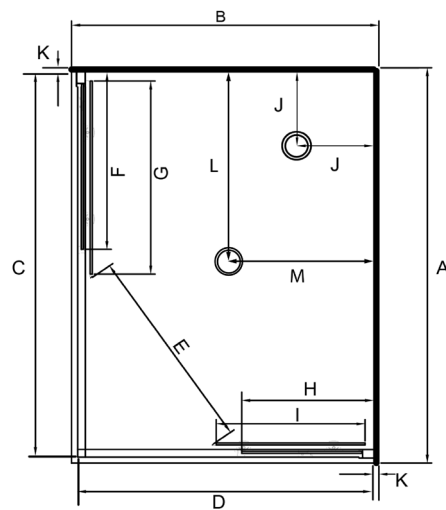

# V-SLIDER SLIDE DOOR SHOWERS

Pictured above - Stellar Twin 90 Rectangular  
1200 x 900 RH Black Door Moulded Wall

SKU - SVS12X9BLMWRH

## DESCRIPTION

The V-Slider range of Showers can be purchased as a complete Shower cubicle including Acrylic Tray, Wall Liner and Door Pack.

The V-Slider has all the space-saving convenience of a sliding door with all the interior space of a square shower.

## FEATURES

- Low profile tray with 40mm upstand
- 1950mm high glass
- Total OVERALL height 2020mm
- Flat glass sliding doors with 6mm Safety Glass
- Large interior space
- Dual alloy rollers
- Metal trim on base of glass return
- Quality alloy handle, inner & outer
- Available in White, Black or Silver

## LEGEND

Dimension	Description	Shower Size
		1200 x 900mm LH or RH
A	Tray External Dimension (Length)	1200mm
B	Tray External Dimension (Width)	870mm
C	Door Frame External Dimension (Length)	1170mm
D	Door Frame External Dimension (Width)	870mm
E	Door Opening	617mm
F	Large Glass Return Panel External Dimension	542mm
G	Large Sliding Door Panel External Dimension	586mm
H	Small Glass Return Panel External Dimension	382mm
I	Small Sliding Door Panel External Dimension	436mm
J	Waste Position (Centre waste)	250mm
K	Gib Board + Glue + Liner Thickness	13mm