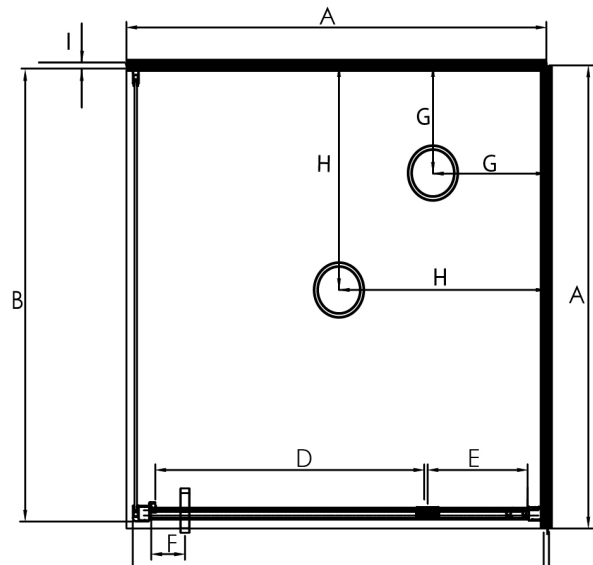

AQUERO SQUARE PIVOT DOOR SHOWERS

Pictured Above - Aquero 9x9 Pivot Door
White Moulded Wall

See SKU **S900AQSWMW**

DESCRIPTION

The Aquero range of Square Showers can be purchased as a complete Shower Cubicle including Acrylic Tray, Wall Liner and Door Pack.

The Door Pack and Tray can also be purchased as individual items for installation on a tiled wall and/or floor.

FEATURES

- Low profile tray with 40mm upstand
- 1950mm high glass
- Total OVERALL height 2020mm
- Removeable drip strip and gutter
- Pivot door - modern 1 piece design with 6mm Safety Glass
- Magnetic strip on closing edge of door
- Metal trim on base of glass return
- High quality stainless/alloy fittings and hardware

LEGEND

Dimension	Description	Shower Size		
		820mm	900mm	1000mm
A	Tray External Dimension	820mm	900mm	1000mm
B	Return Panel Dimension	790mm	870mm	970mm
C	Door Frame Dimension	790mm	870mm	970mm
D	Door Opening Dimension	560mm	640mm	640mm
E	Centre of Pivot Block to Inside of Frame	138mm	138mm	238mm
F	Centre of Handle to Edge of Door	80mm	80mm	80mm
G	Waste position (Corner waste)	250mm	250mm	250mm
H	Waste Position (Centre waste)	410mm	450mm	500mm
I	Gib Board + Glue + Liner Thickness	13mm	13mm	13mm