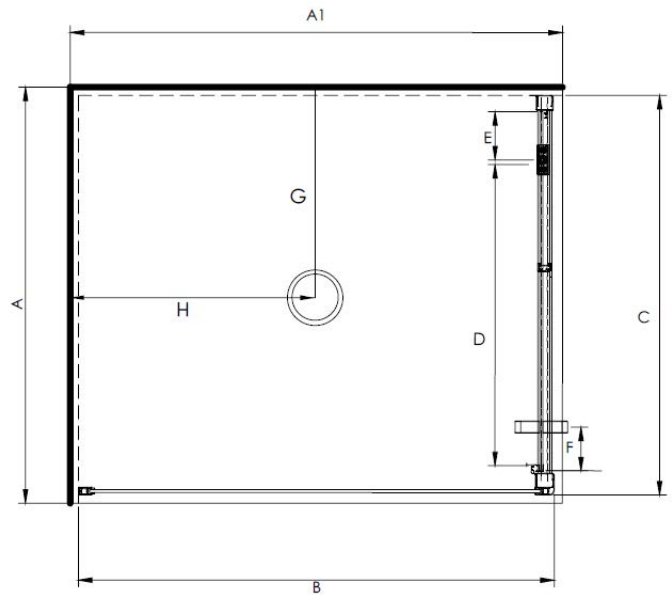

AQUERO 900 x 760 PIVOT DOOR SHOWERS

Pictured - Aquero 900x760mm (900mm Door)
Left-hand Tray Configuration White Moulded Wall
SKU 3614502

DESCRIPTION

The Aquero Range of Pivot Door Showers can be purchased as a complete Shower Cubicle including Acrylic Tray, Wall Liner and Door Pack.

The Door Pack and Tray can also be purchased as individual items for installation on a tiled floor and/or wall.

SEE TILE SHOWER LAYOUT FOR SETOUT DIMENSIONS

The door is reversible (flip to fit).

FEATURES

- Total OVERALL height 2020mm
- Available in Silva or White
- Low profile tray with 40mm upstand
- 1950mm high glass
- Pivot door in a modern 1 piece design with 6mm safety glass
- Extrusions allow for adjustment to wall and floor
- High quality hardware
- Door can be ordered on 760mm side as an optional extra (surcharge applies)

LEGEND

Dimension	Description	Shower Size	
		900 x 760 760 Door	900 x 760 900 Door
A	Tray External Width Dimension	760mm	760mm
A1	Tray External Length Dimension	900mm	900mm
B	Return Panel Dimension	870mm	730mm
C	Door Frame Dimension	730mm	870mm
D	Door Opening Dimension	550mm	640mm
E	Centre of Pivot Block to Inside of Frame	88mm	138mm
F	Centre of Handle to Edge of Door	80mm	80mm
G	Waste position	380mm	380mm
H	Waste position	450mm	450mm