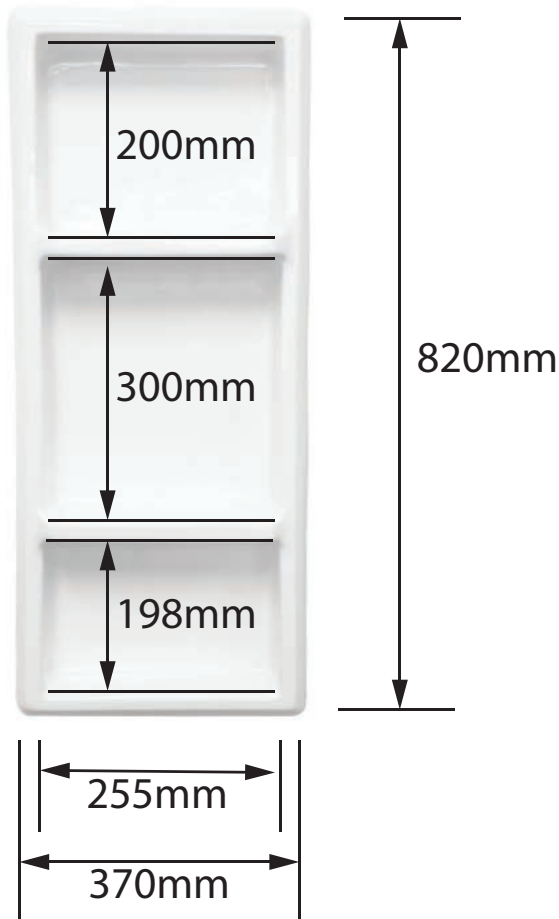

**NEW MOULDED WALL RELEASE**

Fibre Systems have updated the Moulded wall lining after a long period of redevelopment. the new molded liner is -

- Square modern design
- Available in 1950mm high **only**
- Centrally located on wall
- Not recessed into the wall
- Middle shelves are 70mm deep
- Bottom shelf is 50mm deep

Aquero 12x9 Black RH 2 Panel Slider  
 New Moulded Wall

- Middle shelves are 70mm deep
- Bottom shelf is 50mm deep

Aquero 9x9 Round RH 2 Panel Slider  
 New Moulded Wall