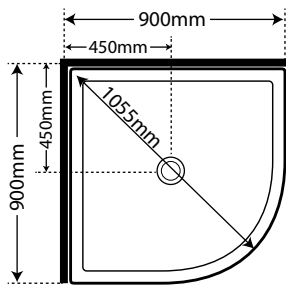

Curvato 900

Central Waste

	SKU
White Flat Wall	CR900WHFW
Silva Flat Wall	CR900SIFW
Black Flat Wall	CR900BLFW
White Moulded Wall	CR900WHMW
Silva Moulded Wall	CR900SIMW
Black Moulded Wall	CR900BLMW

Also available in
Corner Waste
SKU CNRWOPTION
No additional cost