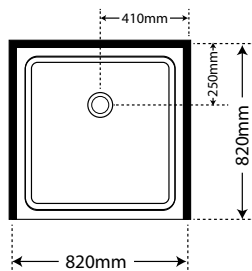

Aquero 820 x 820 x 820

Pivot Door

Finish	SKU
White Flat Wall	S820AQAWHFW
Silva Flat Wall	S820AQASIFW
Black Flat Wall	S820AQABLFW
White Moulded Wall*	S820AQAWHMW
Silva Moulded Wall*	S820AQASIMW
Black Moulded Wall*	S820AQABLMW

*Moulded Wall on Back Wall Standard