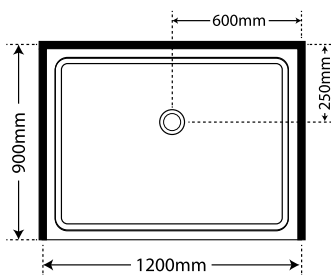

Pivot Door

- White Flat Wall
- Silva Flat Wall
- White Moulded Wall*
- Silva Moulded Wall*

SKU

- S9X12X9AQAWHFW
- S9X12X9AQASIFW
- S9X12X9AQAWHMW
- S9X12X9AQASIMW

2 Panel Sliding Door

- White Flat Wall
- Silva Flat Wall
- Black Flat Wall
- White Moulded Wall*
- Silva Moulded Wall*
- Black Moulded Wall*

SKU

- S9X12X9AQAWHFWZ
- S9X12X9AQASIFWZ
- S9X12X9AQABLFWZ
- S9X12X9AQAWHMWZ
- S9X12X9AQASIMWZ
- S9X12X9AQABLMWZ

3 Panel Sliding Stacker Door

- Silva Flat Wall
- Silva Moulded Wall*