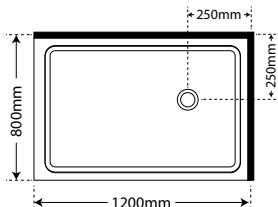

SILVA

BLACK

MODEL*	Door width/height	SKU	MODEL*	Door width/height	SKU
600mm	570mm/2000mm	DFW1600	600mm	570mm/2000mm	DFW1600BLK
800mm	770mm/2000mm	DFW1800	800mm	770mm/2000mm	DFW1800BLK
900mm	870mm/2000mm	DFW1900	900mm	870mm/2000mm	DFW1900BLK
1000mm	970mm/2000mm	DFW11000	1000mm	970mm/2000mm	DFW11000BLK
1200mm	1170mm/2000mm	DFW11200	1200mm	1170mm/2000mm	DFW11200BLK
1400mm	1370mm/2000mm	DFW11400	1400mm	1370mm/2000mm	DFW11400BLK

PREMIER FRAMELESS 2 SIDED SLIDING SHOWERS

NOW AVAILABLE IN WHITE

1200 x 800

SKU Sliding Door

LEFT HAND

SP12X8SIFWLH Silva Flat Wall
SP12X8BLFWLH Black Flat Wall
SP12X8WHFWLH White Flat Wall

RIGHT HAND

SP12X8SIFWRH Silva Flat Wall
SP12X8BLFWRH Black Flat Wall
SP12X8WHFWRH White Flat Wall