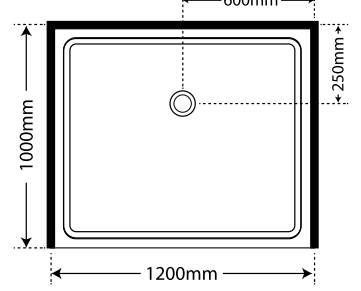

RIGHT HAND FIXED

SP1X12X1SIFWRH   Silva Flat Wall
SP1X12X1BLFWRH   Black Flat Wall
SP1X12X1WHFWRH   White Flat Wall