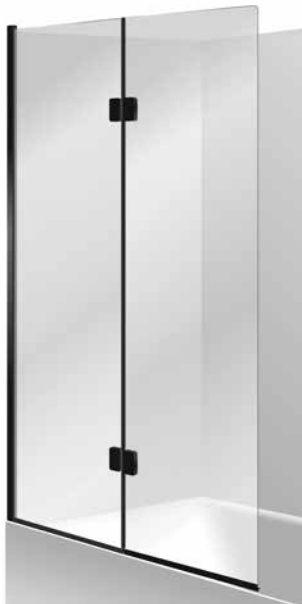

FEATURES

- Easy installation to existing or new bathrooms
- Essential when there is a toilet or vanity next to the bath
- The fixed panel ensures full protection from water splashes
- Reversible - will fit left or right hand fixed
- 2 piece - fixed panel (550mm wide) swing door / swings into bath (450mm wide)
- Provides optimum water protection (1000mm)
- Allows ease of access
- 6mm AS/NZS2208 Compliant Safety Glass
- Available in Silva, Black or White
- Standard height 1525mm