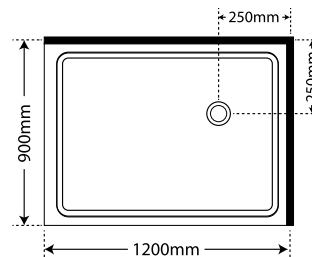

V-Slider 1200 x 900 RH

- White Flat Wall
- Silva Flat Wall
- Black Flat Wall
- White Moulded Wall
- Silva Moulded Wall
- Black Moulded Wall

1. **SKU**
2. SVS12X9WHFWRH
   - SVS12X9SIFWRH
   - SVS12X9BLFWRH
   - SVS12X9WHMWRH
   - SVS12X9SIMWRH
   - SVS12X9BLMWRH