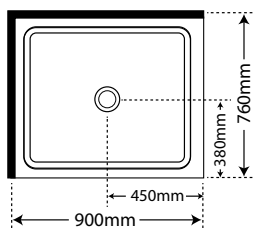

Aquero 900 x 760 LH

Pivot Door

White Flat Wall	S9X7AQSWHFWLH
Silva Flat Wall	S9X7AQSSIFWLH
Black Flat Wall	S9X7AQSBFLWLH
White Moulded Wall	S9X7AQSWHFWLH
Silva Moulded Wall	S9X7AQSSIMWLH
Black Moulded Wall	S9X7AQSBMLWLH

SKU

Standard Pivot door opening 900 side
Option: White/Silva Door on 760 side - no additional cost

LH

3 Panel Sliding Stacker Door

Silva Flat Wall	S9X7AQSSIFWLHS
Silva Moulded Wall	S9X7AQSSIMWLHS