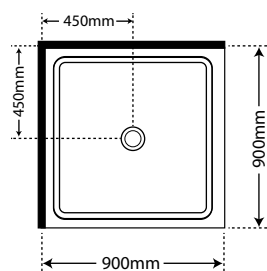

Retro Square 900

SKU RS900SIFW1830 **Pivot Door** Silva Flat Wall

SKU RS900SIFWS18 **3 Panel Sliding Stacker Door** Silva Flat Wall

Also available in Corner Waste
SKU CNRWOPTION - No additional cost