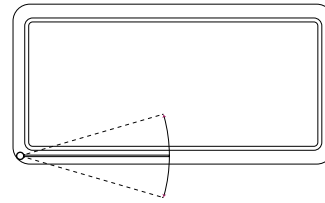

Single Swing Bath Screen

NEW

For the shower over the bath

1500 x 850

MODEL

Luxury Single Swing Silva	BC850SI15
Luxury Single Swing Black	BC850BL15
Luxury Single Swing White	BC850WH15

SKU

FEATURES

- Easy installation to existing or new bathrooms
- Single swing wall mounted door
- Swings in and out of bath providing wide, easy access to bath and tapware
- 6mm AS/NZS2208 compliant safety glass
- 850mm water protection
- Available in Silva, Black and White
- Compatible to fit left or right hand fixed
- Standard height 1500mm

2 Panel Bath Screen

NEW

Creating the ultimate shower over the bath

1525 x 1000 (550 fixed, 450 swing)

MODEL

2 Panel Silva	BC1000SI
2 Panel Black	BC1000BL
2 Panel White	BC1000WH