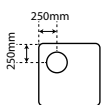

Also available in Corner Waste
SKU CNRWOPTION - No additional cost