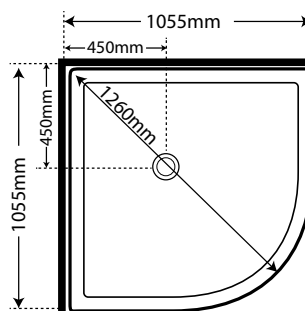

FEATURES

- Low profile tray with 40mm upstand
- 1950mm high glass doors
- Minimalist modern style
- Available in White and Silva with some sizes available in Black
- High quality stainless/ally fittings and hardware
- Wheels pre-assembled onto doors
- Includes waste, silicone, adhesive
- See our 7 Star Quality Assurance

Curvato 1055

Central Waste

Central Waste	SKU
White Flat Wall	CR1055WHFW
Silva Flat Wall	CR1055SIFW
White Moulded Wall	CR1055WHMW
Silva Moulded Wall	CR1055SIMW

Also available in Corner Waste
SKU CNRWOPTION
No additional cost