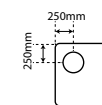

Also available in Corner Waste
SKU CNRWOPTION - No additional cost

1. **FEATURES**
2. Low profile tray with 40mm up-stand
   - 1830mm high glass doors
   - Magnetic strip on closing edge of door
   - Pivot door - modern design, 6mm Safety Glass
   - Removeable drip strip with gutter
   - High quality stainless/alloy fittings and hardware
   - All doors are reversible (flip to fit)
   - See our 7 Star Quality Assurance