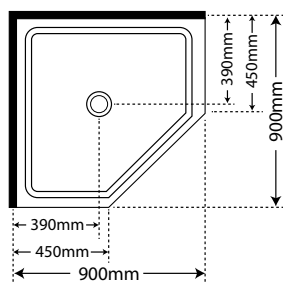

Aquero 900 Corner Angle

Pivot Door

White Flat Wall	SKU S900AQNWFW
Silva Flat Wall	S900AQNSIFW
Black Flat Wall	S900AQNBFW
White Moulded Wall	S900AQNWHMW
Silva Moulded Wall	S900AQNSIMW
Black Moulded Wall	S900AQNBMLW