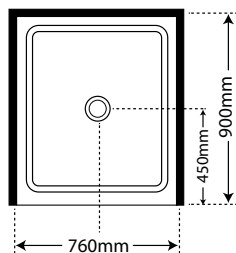

Aquero 900 x 760 x 900

Pivot Door

Finish	SKU
White Flat Wall	S9X7X9AQAWHFW
Silva Flat Wall	S9X7X9AQASIFW

NOTE: Not suitable for 3 Panel Sliding Stacker Door or Moulded Wall