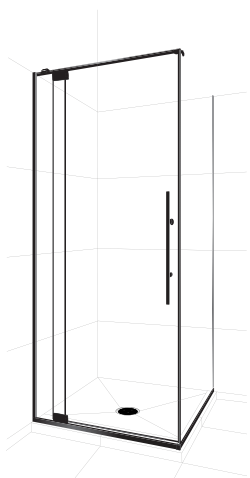

Stainless Steel Corner Shower Caddy (refer to page 30)

Stainless Steel Hanging Caddy (refer to page 31)

PREMIER FRAMELESS 2 SIDED PIVOT SHOWERS

Frameless Angle 900

SKU Pivot Door
SPFA9X9SIFW Silva Flat Wall
SPFA9X9BLFW Black Flat Wall

Frameless Angle 1000

SKU Pivot Door
SPFA1X1SIFW Silva Flat Wall
SPFA1X1BLFW Black Flat Wall

Pictured here
Premier Frameless
Pivot Angle Shower
Flat Wall Silva

Pictured here
Doors can also be
purchased
separately
for tile floor
and wall
installation

Frameless Square 900

SKU Pivot Door
SPF9X9SIFW Silva Flat Wall
SPF9X9BLFW Black Flat Wall

Frameless Square 1000

SKU Pivot Door
SPF1X1SIFW Silva Flat Wall
SPF1X1BLFW Black Flat Wall

FEATURES

- 2000mm high glass
- Adjustable pivot door system for ease of installation, and tolerance for out of plumb walls and floors.
- Door available in Black or Silva
- **** Door Frame can be trimmed down to required dimensions (door opening width will be reduced when trimmed)**
- 8mm Safety Glass
- Removable drip strip and seals
- Minimalist wall and floor extrusion allows adjustment to wall and floor
- High quality stainless/alloy fittings
- Low profile tray with 40mm upstand