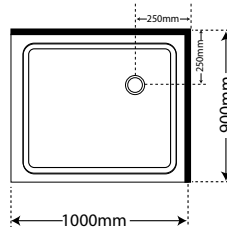

RH

Retro 900 x 1000 RH

900 DOOR

SKU RS9X1RHSIFWS18 **3 Panel Sliding Stacker Door** 900 Door Silva Flat Wall