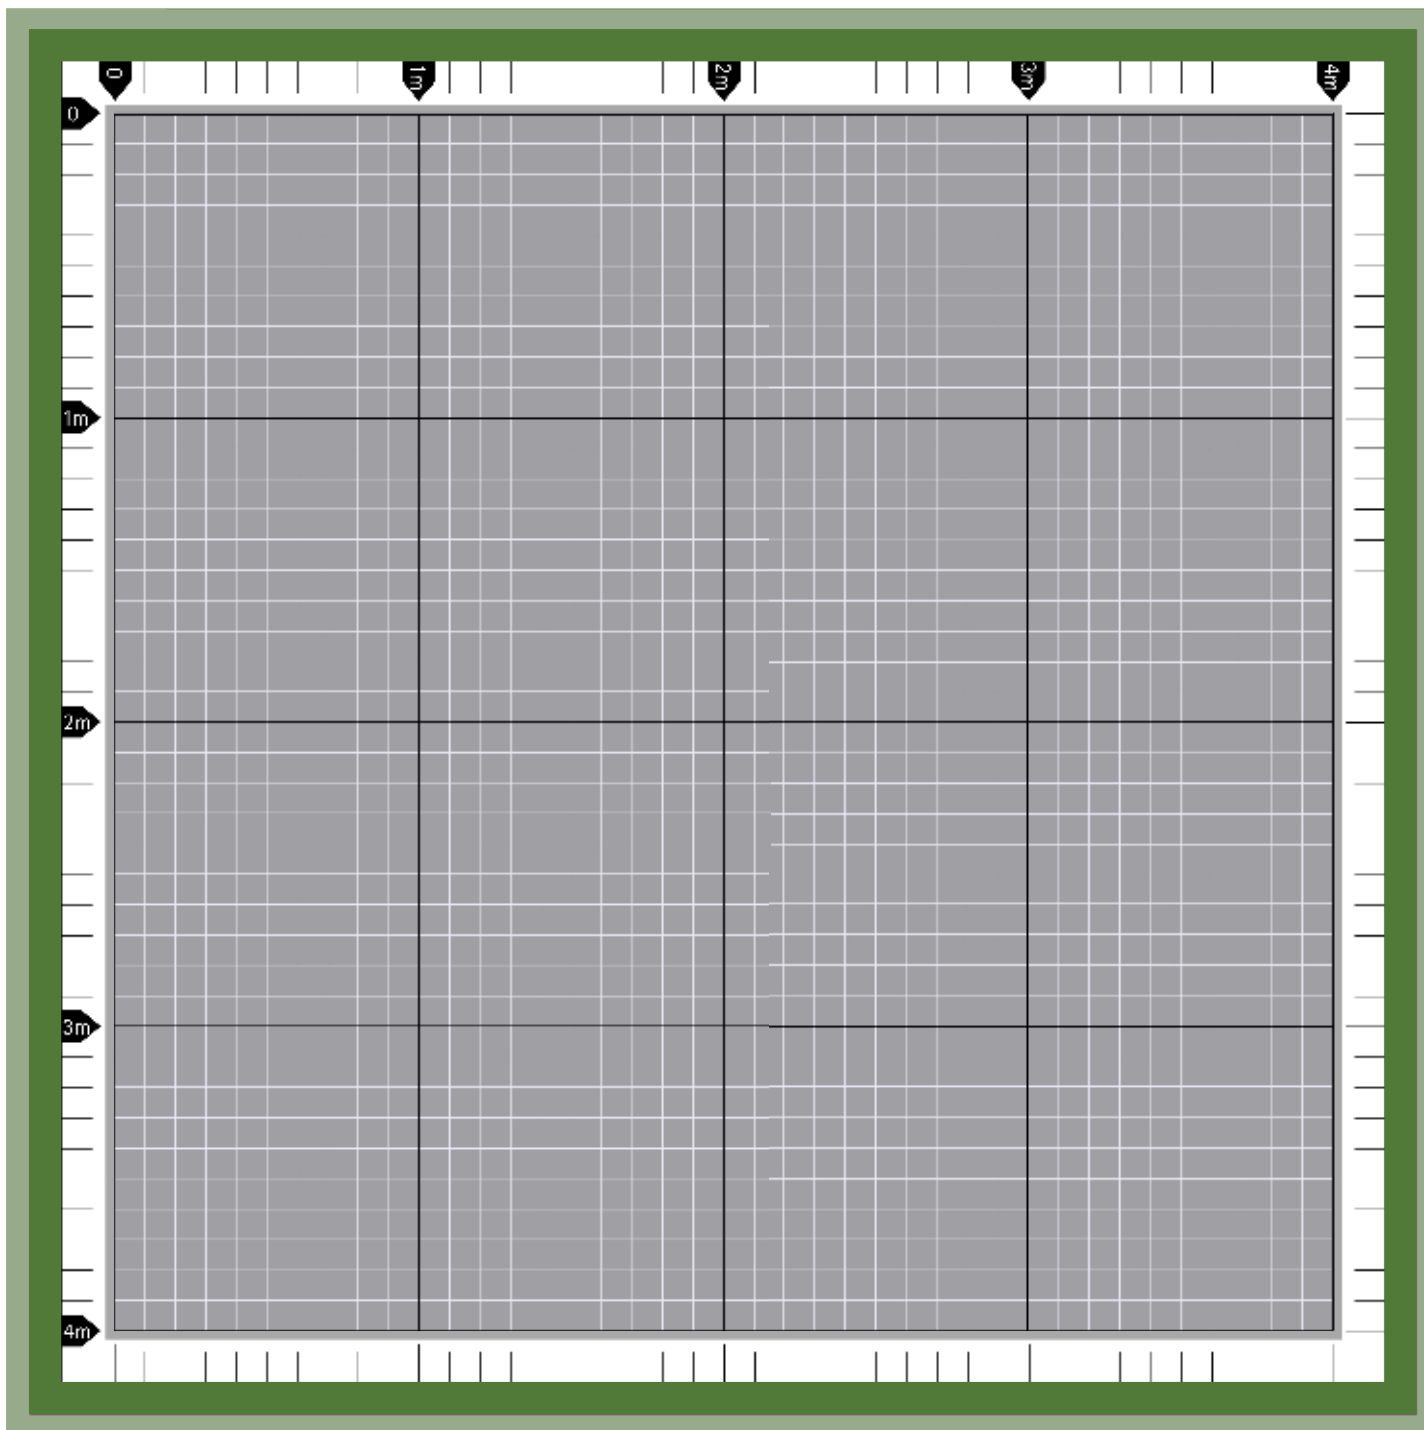

BATHROOM PLANNER

Scale 1:25 (One small square is 10cm and ten squares is 1 metre)