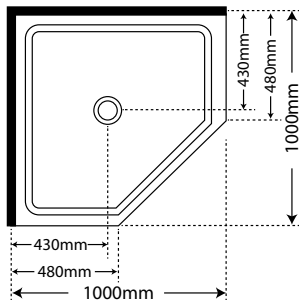

Frameless Angle 1000

SKU Pivot Door
SPFA1X1SIFW Silva Flat Wall
SPFA1X1BLFW Black Flat Wall