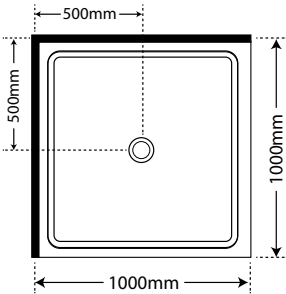

V-Slider 1000

- White Flat Wall
- Silva Flat Wall
- Black Flat Wall
- White Moulded Wall
- Silva Moulded Wall
- Black Moulded Wall

1. **SKU**
2. SVS1000WHFW
   - SVS1000SIFW
   - SVS1000BLFW
   - SVS1000WHMW
   - SVS1000SIMW
   - SVS1000BLMW

FEATURES

- Low profile tray with 40mm upstand
- Large interior space
- Space saving sliding doors
- 1950mm high glass doors
- Minimalist modern style
- Available in White, Black or Silva
- High quality stainless/alloy fittings and hardware
- See our 7 Start Quality Assurance