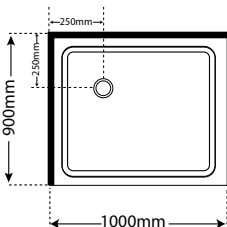

LH

Retro 1000 x 900 LH

1000 DOOR

SKU RS1X9LHSIFWS18 **3 Panel Sliding Stacker Door** 1000 Door Silva Flat Wall