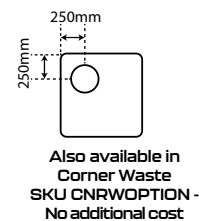

Frameless Square 900

SKU Pivot Door
SPF9X9SIFW Silva Flat Wall
SPF9X9BLFW Black Flat Wall

Frameless Square 1000

SKU Pivot Door
SPF1X1SIFW Silva Flat Wall
SPF1X1BLFW Black Flat Wall

FEATURES

- 2000mm high glass
- Adjustable pivot door system for ease of installation, and tolerance for out of plumb walls and floors.
- Door available in Black or Silva
- **** Door Frame can be trimmed down to required dimensions (door opening width will be reduced when trimmed)**
- 8mm Safety Glass
- Removable drip strip and seals
- Minimalist wall and floor extrusion allows adjustment to wall and floor
- High quality stainless/alloy fittings
- Low profile tray with 40mm upstand