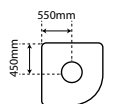

Also available in Centre Waste
SKU CWOPTION - No additional cost