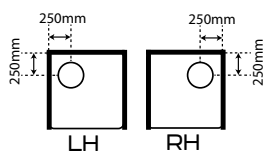

Also available in Corner Waste
No additional cost
Please specify LH or RH Corner Waste
SKU - CNRWOPTION (LH or RH)

Aquero 760 x 900 x 760