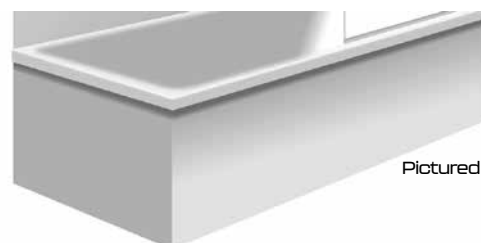

Pictured here Bath Skirt