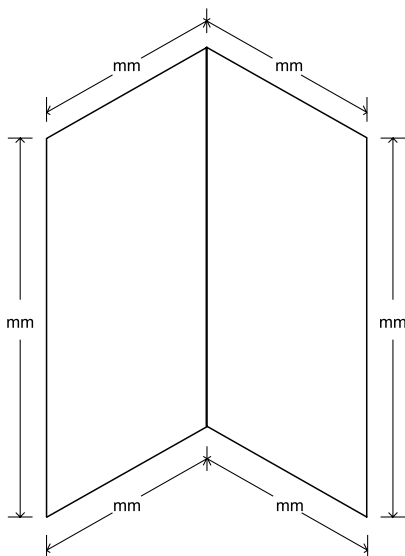

ACCESSORIES - GLASS SHELVES

NEW

NEW

NEW

CUSTOM LINERS

Order your Custom Liners - fill in dimensions as required
Custom Liner form available on our website - www.symphonyshowers.co.nz

All Walls Are 2mm Durosan® Premium Acrylic

One piece quality sanitaryware acrylic walls. Manufactured in Europe to En263 and En13559 standards, approved for NZ conditions. Tested and approved by Sika NZ - www.sika.co.nz
Folded and moulded in New Zealand.

MAXIMUM ONE PIECE SHEET SIZE - 2000mm X 3535mm