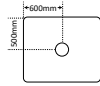

Also available in Centre Waste
SKU - CWOPTION
No additional cost