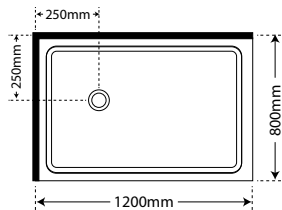

SILVA

BLACK

MODEL*	Door width/height	SKU	MODEL*	Door width/height	SKU
600mm	570mm/2000mm	DFW1600	600mm	570mm/2000mm	DFW1600BLK
800mm	770mm/2000mm	DFW1800	800mm	770mm/2000mm	DFW1800BLK
900mm	870mm/2000mm	DFW1900	900mm	870mm/2000mm	DFW1900BLK
1000mm	970mm/2000mm	DFW11000	1000mm	970mm/2000mm	DFW11000BLK
1200mm	1170mm/2000mm	DFW11200	1200mm	1170mm/2000mm	DFW11200BLK
1400mm	1370mm/2000mm	DFW11400	1400mm	1370mm/2000mm	DFW11400BLK

PREMIER FRAMELESS 2 SIDED SLIDING SHOWERS

NOW AVAILABLE IN WHITE

1200 x 800

SKU Sliding Door

LEFT HAND

SP12X8SIFWLH Silva Flat Wall
SP12X8BLFWLH Black Flat Wall
SP12X8WHFWLH White Flat Wall

RIGHT HAND

SP12X8SIFWRH Silva Flat Wall
SP12X8BLFWRH Black Flat Wall
SP12X8WHFWRH White Flat Wall