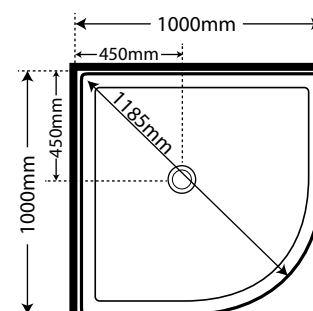

Curvato 1000

Central Waste

	SKU
White Flat Wall	CR1000WHFW
Silva Flat Wall	CR1000SIFW
Black Flat Wall	CR1000BLFW
White Moulded Wall	CR1000WHMW
Silva Moulded Wall	CR1000SIMW
Black Moulded Wall	CR1000BLMW

Also available in
Corner Waste
SKU CNRWOPTION
No additional cost