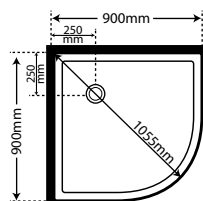

Doors and Liners also sold separately - speak to your merchant for details

Retro Round 900

SKU RR900SIFW18 **Corner Waste** Silva Flat Wall

Also available in Centre Waste
SKU CWOPTION - No additional cost