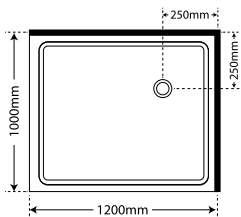

RIGHT HAND

SKU	Pivot Door
SPF12X1SIFWRH	Silva Flat Wall
SPF12X1BLFWRH	Black Flat Wall

Pictured here Frameless Pivot Shower, Black, Flat Wall, Left Hand Corner Waste Tray