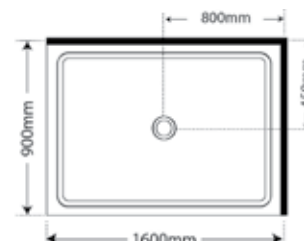

FEATURES

- Designed for installation with Acrylic or Pinnacle Tray and Liner
- Also suitable for tile installation
- 8mm Frameless Safety Glass
- Wall and Floor minimalistic extrusion allows adjustment to wall and floor
- Door closes to glass return
- Concentric wheels at top allows door adjustment
- High quality stainless / alloy fittings
- No silicone joints required to glass
- Low profile tray
- 40mm upstand
- See our 7 Star Quality Assurance