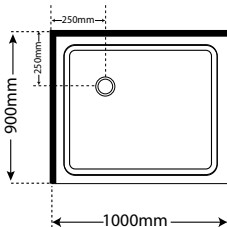

LH

Retro 900 x 1000 LH

900 DOOR

SKU RS9X1LHSIFWS18 **3 Panel Sliding Stacker Door** 900 Door Silva Flat Wall