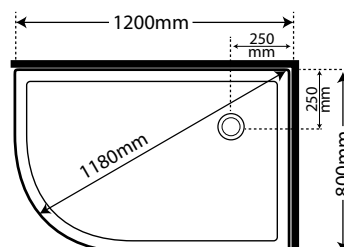

Curvato 1200 x 800 RH

Corner Waste Only

Corner Waste Only	SKU
White Flat Wall	CR12X8WHFWRH
Silva Flat Wall	CR12X8SIFWRH
Black Flat Wall	CR12X8BLFWRH
White Moulded Wall	CR12X8WHMWRH
Silva Moulded Wall	CR12X8SIMWRH
Black Moulded Wall	CR12X8BLMWRH