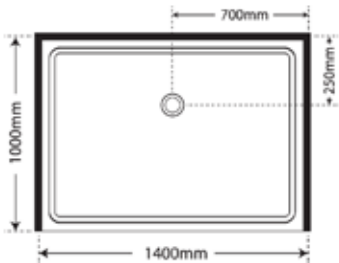

RIGHT HAND FIXED

SP1X14X1SIFWRH   Silva Flat Wall
SP1X14X1BLFWRH   Black Flat Wall
SP1X14X1WHFWRH   White Flat Wall