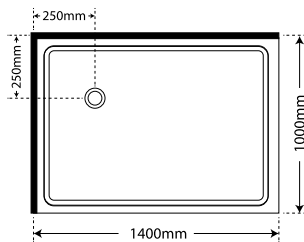

1400 x 1000

SKU Sliding Door

LEFT HAND

SP14X1SIFWLH Silva Flat Wall
SP14X1BLFWLH Black Flat Wall
SP14X1WHFWLH White Flat Wall

RIGHT HAND

SP14X1SIFWRH Silva Flat Wall
SP14X1BLFWRH Black Flat Wall
SP14X1WHFWRH White Flat Wall