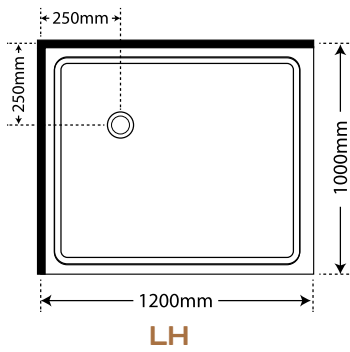

Aquero 1200 x 1000 LH

Pivot Door **NEW**

1200 Door White Flat Wall LH	SKU S12X1AQSWHFWLH
1200 Door Silva Flat Wall LH	S12X1AQSSIFWLH
1000 Door White Flat Wall LH	S1X12AQSWHFWLH
1000 Door Silva Flat Wall LH	S1X12AQSSIFWLH

3 Panel Sliding Stacker Door

SKU 1200 Door Silva Flat Wall LH	S12X1AQSFWLHS

Also available in Centre Waste
SKU - CWOPTION
No additional cost