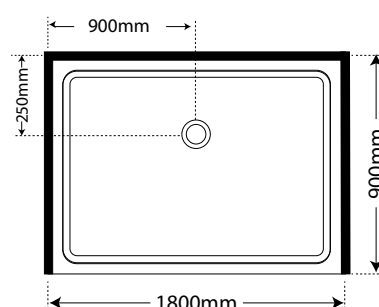

SKU
SPF9X17X9SIFW
SPF9X17X9BLFW

Pivot Door
Silva Flat Wall
Black Flat Wall

Frameless Alcove 900 x 1800 x 900

SKU
SPF9X18X9SIFW
SPF9X18X9BLFW

Pivot Door
Silva Flat Wall
Black Flat Wall

PREMIER FRAMELESS ALCOVE PIVOT DOORS ONLY

Frameless Alcove Pivot Door Only

FEATURES

- Frameless design
- 8mm AS/NZS2208 Safety Glass 2000mm high
- Adjustable pivot door system for ease of installation, and tolerance for out of plumb walls and floors
- ****Door frame can be trimmed down to required dimensions (door opening width will be reduced when trimmed)**
- Minimalist wall and floor extrusion allows adjustment to wall and floor
- Available in Black or Silva
- Minimalistic modern style
- Removable drip strip and seals
- High quality stainless/alloy fittings and hardware