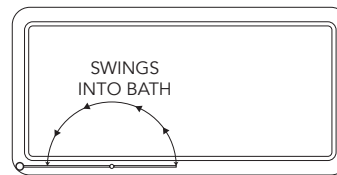

Single Swing Bath Screen

NEW

For the shower over the bath

1500 x 850

MODEL

Luxury Single Swing Silva	BC850SI15
Luxury Single Swing Black	BC850BL15
Luxury Single Swing White	BC850WH15

SKU

FEATURES

- Easy installation to existing or new bathrooms
- Single swing wall mounted door
- Swings in and out of bath providing wide, easy access to bath and tapware
- 6mm AS/NZS2208 compliant safety glass
- 850mm water protection
- Available in Silva, Black and White
- Compatible to fit left or right hand fixed
- Standard height 1500mm

2 Panel Bath Screen

NEW

Creating the ultimate shower over the bath

1525 x 1000 (550 fixed, 450 swing)

MODEL

2 Panel Silva	BC1000SI
2 Panel Black	BC1000BL
2 Panel White	BC1000WH

SKU

Pictured here 2 Panel Bathscreen in Black

FEATURES

- Easy installation to existing or new bathrooms
- Essential when there is a toilet or vanity next to the bath
- The fixed panel ensures full protection from water splashes
- Reversible - will fit left or right hand fixed
- 2 piece - fixed panel (550mm wide) swing door / swings into bath (450mm wide)
- Provides optimum water protection (1000mm)
- Allows ease of access
- 6mm AS/NZS2208 Compliant Safety Glass
- Available in Silva, Black or White
- Standard height 1525mm

BATH LINER ONLY* 1550mm high

MODEL	2 SIDED	
1525	2 Sides Flat Wall	LBATH1525FW2S
1675	2 Sides Flat Wall	LBATH1675FW2S
1800	2 Sides Flat Wall	LBATH1800FW2S
MODEL	ALCOVE	
1525	3 Sides Flat Wall	LBATH1525FW3S
1675	3 Sides Flat Wall	LBATH1675FW3S
1800	3 Sides Flat Wall	LBATH1800FW3S

BATH SKIRT ONLY

MODEL	Width	Height	SKU
1525	760	430	2 Sides LBATHSKIRT15252S
1525		430	1 Side LBATHSKIRT15251S
1675	760	430	2 Sides LBATHSKIRT16752S
1675		430	1 Side LBATHSKIRT16751S
1800	760	430	2 Sides LBATHSKIRT18002S
1800		430	1 Side LBATHSKIRT18001S

*Not available with moulded wall