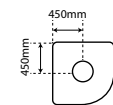

Also available in Centre Waste
SKU CWOPTION - No additional cost