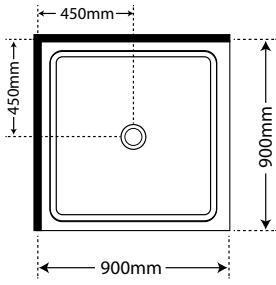

OVERALL HEIGHT 2020mm

V-Slider 900

- White Flat Wall
- Silva Flat Wall
- Black Flat Wall
- White Moulded Wall
- Silva Moulded Wall
- Black Moulded Wall

1. **SKU**
2. SVS900WHFW
   - SVS900SIFW
   - SVS900BLFW
   - SVS900WHMW
   - SVS900SIMW
   - SVS900BLMW