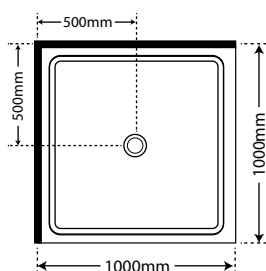

Retro Square 1000

SKU RS1000SIFW18 **Pivot Door** Silva Flat Wall

SKU RS1000SIFWS18 **3 Panel Sliding Stacker Door** Silva Flat Wall

Also available in Corner Waste
SKU CNRWOPTION - No additional cost

1. **FEATURES**
2. Low profile tray with 40mm up-stand
   - 1830mm high glass doors
   - Magnetic strip on closing edge of door
   - Pivot door - modern design, 6mm Safety Glass
   - Removeable drip strip with gutter
   - High quality stainless/alloy fittings and hardware
   - All doors are reversible (flip to fit)
   - See our 7 Star Quality Assurance