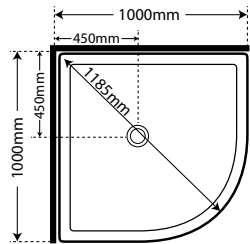

1675 X 760MM BATH

1800 X 760MM BATH

900 x 900
SKU SR900DEZSIFW

1000 x 1000
SKU SR1000DEZSIFW

Also available in
Corner Waste
SKU CNRWOPTION
No additional cost

Left Hand Tray Orientation

1200 x 800
LH
SKU SR12X8DEZSILH