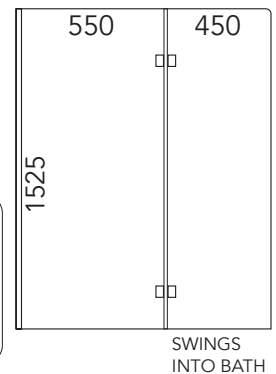

2 Panel Bath Screen

NEW

Creating the ultimate shower over the bath

1525 x 1000 (550 fixed, 450 swing)

MODEL

2 Panel Silva	BC1000SI
2 Panel Black	BC1000BL
2 Panel White	BC1000WH

SKU

Pictured here 2 Panel Bathscreen in Black