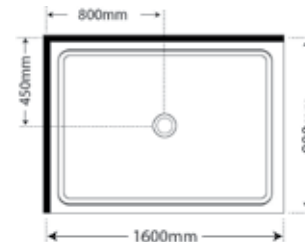

1600 x 900

SKU Sliding Door

LEFT HAND

SP16X9SIFWLH Silva Flat Wall
SP16X9BLFWLH Black Flat Wall
SP16X9WHFWLH White Flat Wall

RIGHT HAND

SP16X9SIFWRH Silva Flat Wall
SP16X9BLFWRH Black Flat Wall
SP16X9WHFWRH White Flat Wall