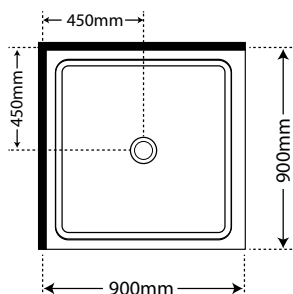

Frameless Angle 1000

SKU Pivot Door
SPFA1X1SIFW Silva Flat Wall
SPFA1X1BLFW Black Flat Wall

Pictured here
Premier Frameless
Pivot Angle Shower
Flat Wall Silva

Pictured here
Doors can also be
purchased
separately
for tile floor
and wall
installation

Frameless Square 900

SKU Pivot Door
SPF9X9SIFW Silva Flat Wall
SPF9X9BLFW Black Flat Wall

Frameless Square 1000

SKU Pivot Door
SPF1X1SIFW Silva Flat Wall
SPF1X1BLFW Black Flat Wall

FEATURES

- 2000mm high glass
- Adjustable pivot door system for ease of installation, and tolerance for out of plumb walls and floors.
- Door available in Black or Silva
- **** Door Frame can be trimmed down to required dimensions (door opening width will be reduced when trimmed)**
- 8mm Safety Glass
- Removable drip strip and seals
- Minimalist wall and floor extrusion allows adjustment to wall and floor
- High quality stainless/alloy fittings
- Low profile tray with 40mm upstand