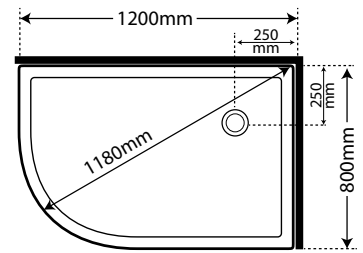

RH
SKU SR12X8DEZSIRH