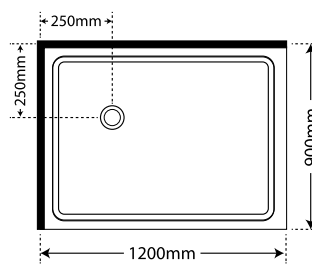

V-Slider 1200 x 900 LH

- White Flat Wall
- Silva Flat Wall
- Black Flat Wall
- White Moulded Wall
- Silva Moulded Wall
- Black Moulded Wall

1. **SKU**
2. SVS12X9WHFWLH
   - SVS12X9SIFWLH
   - SVS12X9BLFWLH
   - SVS12X9WHMWLH
   - SVS12X9SIMWLH
   - SVS12X9BLMWLH