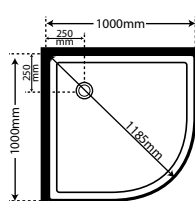

Retro Round 1000

SKU RR1000SIFW18 **Corner Waste** Silva Flat Wall

Also available in Centre Waste
SKU CWOPTION - No additional cost