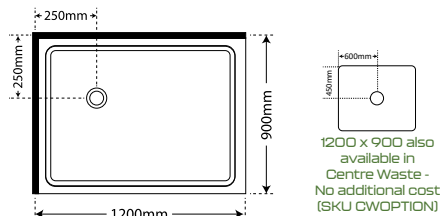

1200 x 900

SKU Sliding Door

LEFT HAND

SP12X9SIFWLH Silva Flat Wall
SP12X9BLFWLH Black Flat Wall
SP12X9WHFWLH White Flat Wall

RIGHT HAND

SP12X9SIFWRH Silva Flat Wall
SP12X9BLFWRH Black Flat Wall
SP12X9WHFWRH White Flat Wall