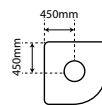

Also available in Centre Waste
SKU CWOPTION - No additional cost