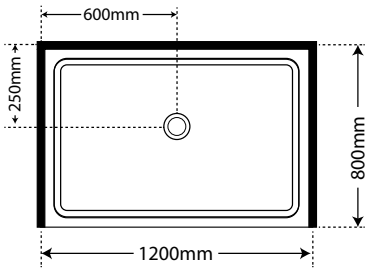

PREMIER FRAMELESS ALCOVE SLIDING DOOR SHOWERS

800 x 1200 x 800

SKU   **Sliding Door**

LEFT HAND FIXED

SP8X12X8SIFWLH   Silva Flat Wall
SP8X12X8BLFWLH   Black Flat Wall
SP8X12X8WHFWLH   White Flat Wall

RIGHT HAND FIXED

SP8X12X8SIFWRH   Silva Flat Wall
SP8X12X8BLFWRH   Black Flat Wall
SP8X12X8WHFWRH   White Flat Wall