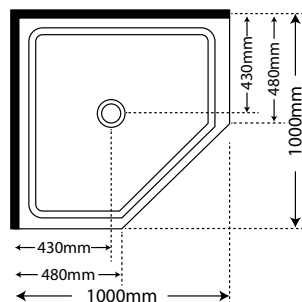

Aquero 1000 Corner Angle

Pivot Door

White Flat Wall	SKU S1000AQNWFW
Silva Flat Wall	S1000AQNSIFW
Black Flat Wall	S1000AQNBFW
White Moulded Wall	S1000AQNWHMW
Silva Moulded Wall	S1000AQNSIMW
Black Moulded Wall	S1000AQNBMLW