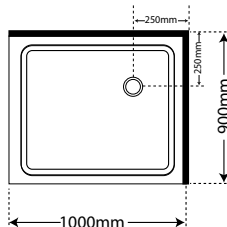

RH

Retro 1000 x 900 RH

1000 DOOR

SKU RS1X9RHSIFWS18 **3 Panel Sliding Stacker Door** 1000 Door Silva Flat Wall