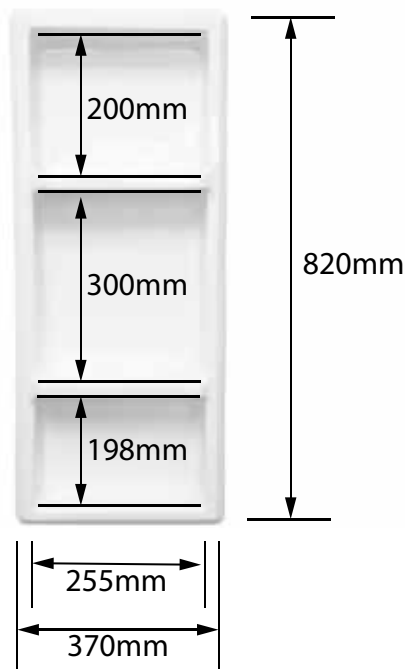

Mid Shelf Depth 70mm
Bottom Shelf Depth 50mm
Moulding is **NOT** recessed

Remember to plan storage into your shower's design. We have a wide range of options:

Stainless Steel Corner Shower Caddy (refer to page 30)

Stainless Steel Hanging Caddy (refer to page 31)