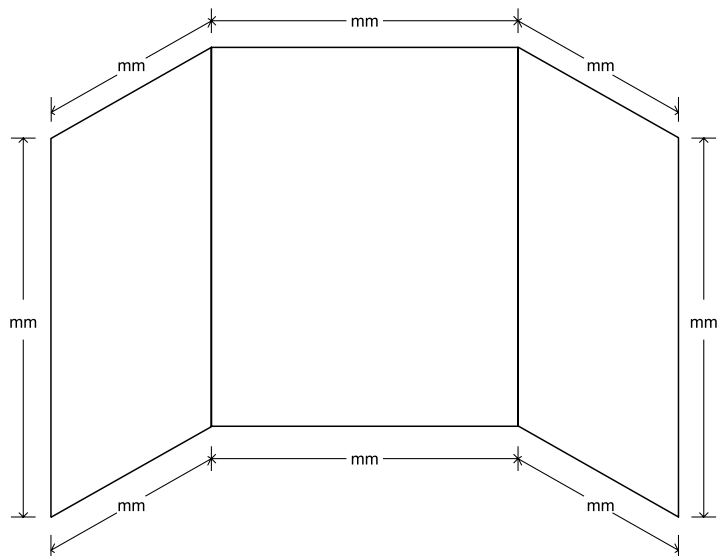

ACCESSORIES - GLASS SHELVES

NEW

NEW

NEW

CUSTOM LINERS

Order your Custom Liners - fill in dimensions as required
Custom Liner form available on our website - www.symphonyshowers.co.nz

All Walls Are 2mm Durosan® Premium Acrylic

One piece quality sanitaryware acrylic walls. Manufactured in Europe to En263 and En13559 standards, approved for NZ conditions. Tested and approved by Sika NZ - www.sika.co.nz
Folded and moulded in New Zealand.

MAXIMUM ONE PIECE SHEET SIZE - 2000mm X 3535mm