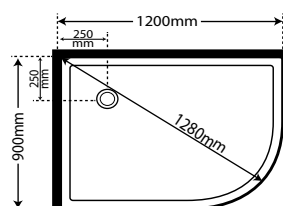

Retro Round 1000

SKU RR1000SIFW18 **Corner Waste** Silva Flat Wall

Also available in Centre Waste
SKU CWOPTION - No additional cost

Pictured here Retro Round 1000 x 1000 Silva

Retro Round 1200 x 900 LH/RH