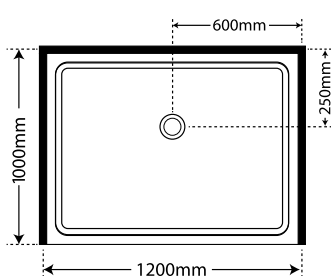

Aquero 1000 x 1200 x 1000

Pivot Door

- White Flat Wall
- Silva Flat Wall

SKU

- S1X12X1AQAWHFW
- S1X12X1AQASIFW

2 Panel Sliding Door

- White Flat Wall
- Silva Flat Wall
- Black Flat Wall

SKU