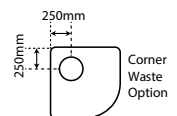

Also available in
 Corner Waste
 SKU CNRWOPTION
 No additional cost

FEATURES

- Low profile tray with 40mm upstand
- 1950mm high glass doors
- Minimalist modern style
- Available in White and Silva with some sizes available in Black
- High quality stainless/ally fittings and hardware
- Wheels pre-assembled onto doors
- Includes waste, silicone, adhesive
- See our 7 Star Quality Assurance