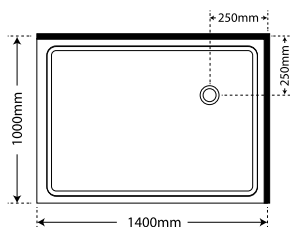

Pictured here Frameless Pivot Shower, Black, Flat Wall, Left Hand Corner Waste Tray

Frameless 1400 x 1000

LEFT HAND

SKU	Pivot Door
SPF14X1SIFWLH	Silva Flat Wall
SPF14X1BLFWLH	Black Flat Wall

RIGHT HAND

SKU	Pivot Door
SPF14X1SIFWRH	Silva Flat Wall
SPF14X1BLFWRH	Black Flat Wall