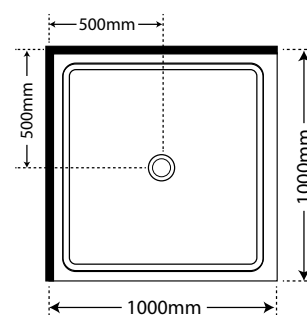

Frameless Angle 1000

SKU Pivot Door
SPFA1X1SIFW Silva Flat Wall
SPFA1X1BLFW Black Flat Wall

Pictured here
Premier Frameless
Pivot Angle Shower
Flat Wall Silva

Pictured here
Doors can also be
purchased
separately
for tile floor
and wall
installation

Frameless Square 900

SKU Pivot Door
SPF9X9SIFW Silva Flat Wall
SPF9X9BLFW Black Flat Wall

Frameless Square 1000

SKU Pivot Door
SPF1X1SIFW Silva Flat Wall
SPF1X1BLFW Black Flat Wall

FEATURES

- 2000mm high glass
- Adjustable pivot door system for ease of installation, and tolerance for out of plumb walls and floors.
- Door available in Black or Silva
- **** Door Frame can be trimmed down to required dimensions (door opening width will be reduced when trimmed)**
- 8mm Safety Glass
- Removable drip strip and seals
- Minimalist wall and floor extrusion allows adjustment to wall and floor
- High quality stainless/alloy fittings
- Low profile tray with 40mm upstand