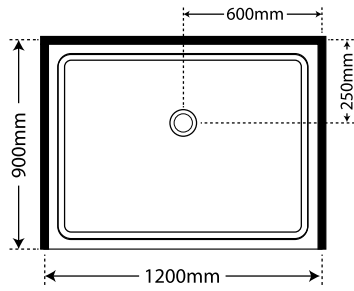

RIGHT HAND FIXED

SP9X12X9SIFWRH   Silva Flat Wall
SP9X12X9BLFWRH   Black Flat Wall
SP9X12X9WHFWRH   White Flat Wall