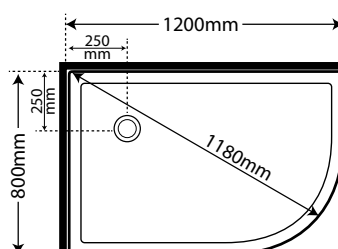

Curvato 1200 x 800 LH