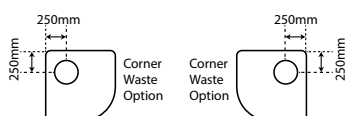

Central Waste

Central Waste	SKU
White Flat Wall	CR12X9WHFWRH
Silva Flat Wall	CR12X9SIFWRH
Black Flat Wall	CR12X9BLFWRH
White Moulded Wall	CR12X9WHMWRH
Silva Moulded Wall	CR12X9SIMWRH
Black Moulded Wall	CR12X9BLMWRH

*NOTE: Corner Waste Option available for 1200 x 900 LH/RH
SKU CNRWOPTION (LH or RH) - No additional cost