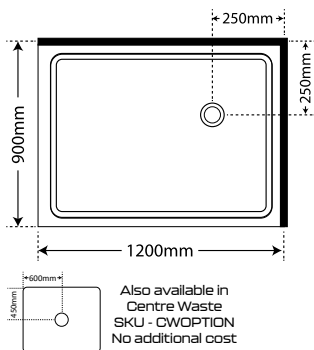

Aquero 1200 x 900 RH

Pivot Door

SKU

White Flat Wall	S12X9AQSWHFWRH
Silva Flat Wall	S12X9AQSSIFWRH
White Moulded Wall	S12X9AQSWHMRH
Silva Moulded Wall	S12X9AQSSIMWRH

Standard Pivot door opening 1200 side / Option: Door on 900 side - no additional cost

2 Panel Sliding Door

SKU

White Flat Wall	S12X9AQRSHWHFWZ
Silva Flat Wall	S12X9AQRSHSIFWZ
Black Flat Wall	S12X9AQRSHBLFWZ
White Moulded Wall	S12X9AQRSHWHMWZ
Silva Moulded Wall	S12X9AQRSHSIMWZ
Black Moulded Wall	S12X9AQRSHBLMWZ

3 Panel Sliding Stacker Door

SKU

Silva Flat Wall	S12X9AQSFWRHS
Silva Moulded Wall	S12X9AQSIMWRHS