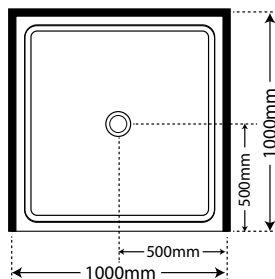

Aquero 1000 x 1000 x 1000

Pivot Door

Finish	SKU
White Flat Wall	S1000AQAWHFW
Silva Flat Wall	S1000AQASIFW
Black Flat Wall	S1000AQABLFW
White Moulded Wall*	S1000AQAWHMW
Silva Moulded Wall*	S1000AQASIMW
Black Moulded Wall*	S1000AQABLMW

3 Panel Sliding Stacker Door

Finish	SKU
Silva Flat Wall	S1000AQASIFWS
Silva Moulded Wall Back Wall*	S1000AQASIMWS

*Moulded Wall on Back Wall Standard