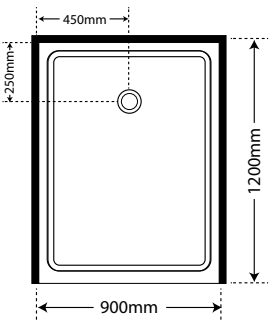

Aquero 1200 x 900 x 1200

Pivot Door

- White Flat Wall
- Silva Flat Wall
- Black Flat Wall

SKU

- S12X9X12AQAWHFW
- S12X9X12AQASIFW
- S12X9X12AQABLFW

3 Panel Sliding Stacker Door

- Silva Flat Wall

SKU