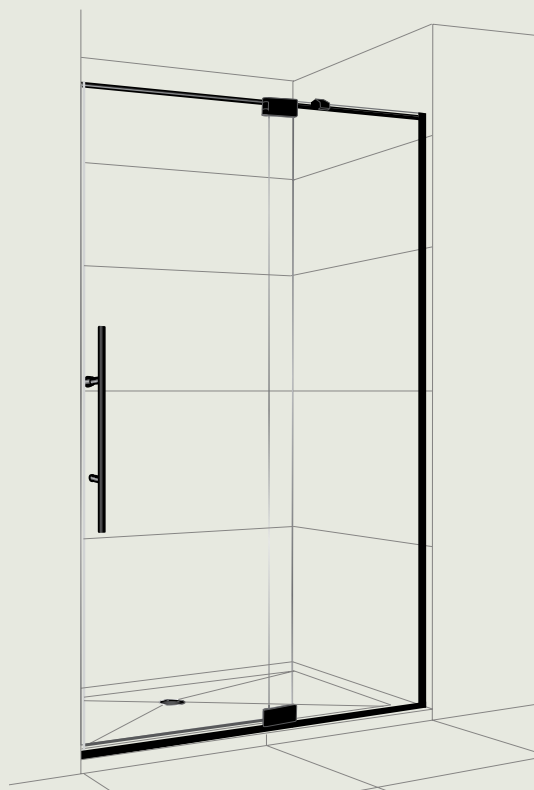

PREMIER FRAMELESS ALCOVE PIVOT DOORS ONLY

Frameless Alcove Pivot Door Only

FEATURES

- Frameless design
- 8mm AS/NZS2208 Safety Glass 2000mm high
- Adjustable pivot door system for ease of installation, and tolerance for out of plumb walls and floors
- ****Door frame can be trimmed down to required dimensions (door opening width will be reduced when trimmed)**
- Minimalist wall and floor extrusion allows adjustment to wall and floor
- Available in Black or Silva
- Minimalistic modern style
- Removable drip strip and seals
- High quality stainless/alloy fittings and hardware

MODEL
900mm
1000mm
1200mm
1400mm
1500mm
1600mm
1700mm
1800mm

SILVA SKU
AFD900ALC2MSYMP
AFD1000ALC2MSYMP
AFD1200ALC2MSYMP
AFD1400ALC2MSYMP
AFD1500ALC2MSYMP
AFD1600ALC2MSYMP
AFD1700ALC2MSYMP
AFD1800ALC2MSYMP

BLACK SKU
AFD900ALC2MBLKSYP
AFD1000ALC2MBLKSYP
AFD1200ALC2MBLKSYP
AFD1400ALC2MBLKSYP
AFD1500ALC2MBLKSYP
AFD1600ALC2MBLKSYP
AFD1700ALC2MBLKSYP
AFD1800ALC2MBLKSYP