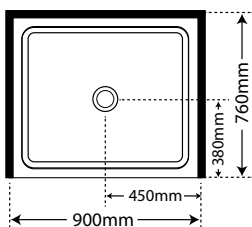

Pivot Door

Finish	SKU
White Flat Wall	S7X9X7AQAWHFW
Silva Flat Wall	S7X9X7AQASIFW
Black Flat Wall	S7X9X7AQABLFW
White Moulded Wall*	S7X9X7AQAWHMW
Silva Moulded Wall*	S7X9X7AQASIMW
Black Moulded Wall*	S7X9X7AQABLMW

3 Panel Sliding Stacker Door

Finish	SKU
Silva Flat Wall	S7X9X7AQASIFWS
Silva Moulded Wall*	S7X9X7AQASIMWS

*Moulded Wall on Back Wall Standard