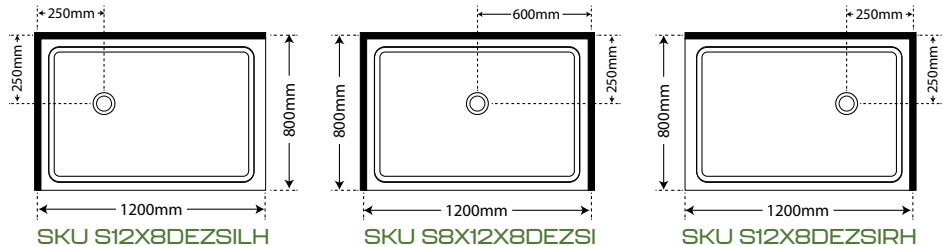

SKU S12X8DEZSILH

SKU S8X12X8DEZSI

SKU S12X8DEZSIRH

Door can open from wall or corner

DOOR:

- Silva Frame
- Glass Compliant to AS/NZS2208 SAFETY STANDARDS
- Overall Enclosure Height 1970mm
- Doors 6mm Safety Glass
- Double rollers top and bottom on Round 2 Panel Sliding Door

LINER:

- 1 Piece Durosan® High Quality Acrylic Flatwall

TRAY:

- Solid Acrylic Low Profile Tray with 40mm Upstand For Maximum Water Protection

*Includes waste, silicone, adhesive