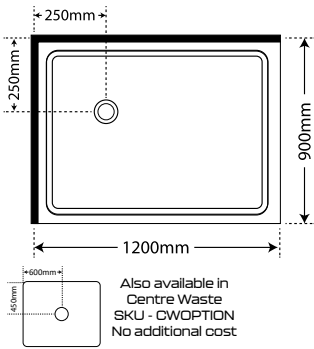

Pictured 1200 x 800 Left Hand Corner Waste Tray / Silva / 2 Panel Sliding Door / Flat Wall

Aquero 1200 x 900 LH

Pivot Door

SKU

White Flat Wall	S12X9AQSWHFWLH
Silva Flat Wall	S12X9AQSSIFWLH
White Moulded Wall	S12X9AQSWHMLH
Silva Moulded Wall	S12X9AQSSIMWLH