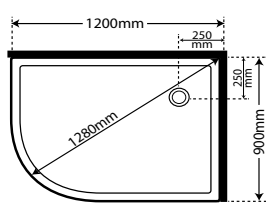

RH

SKU RR12X9SIFWLH18 **Corner Waste** Silva Flat Wall
SKU RR12X9SIFWRH18 **Corner Waste** Silva Flat Wall

Also available in Centre Waste
SKU CWOPTION - No additional cost