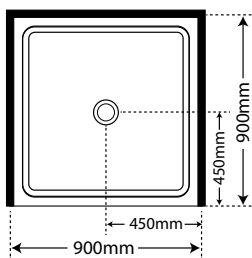

Aquero 900 x 900 x 900

Pivot Door

Finish	SKU
White Flat Wall	S900AQAWHFW
Silva Flat Wall	S900AQASIFW
Black Flat Wall	S900AQABLFW
White Moulded Wall*	S900AQAWHMW
Silva Moulded Wall*	S900AQASIMW
Black Moulded Wall*	S900AQABLMW

3 Panel Sliding Stacker Door

Finish	SKU
Silva Flat Wall	S900AQASIFWS
Silva Moulded Wall*	S900AQASIMWS

*Moulded Wall on Back Wall Standard