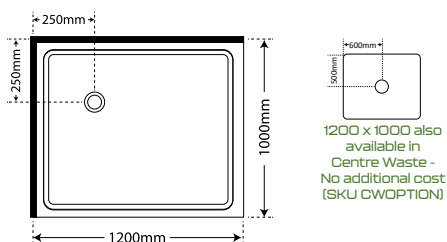

RIGHT HAND

SP12X1SIFWRH Silva Flat Wall
SP12X1BLFWRH Black Flat Wall
SP12X1WHFWRH White Flat Wall