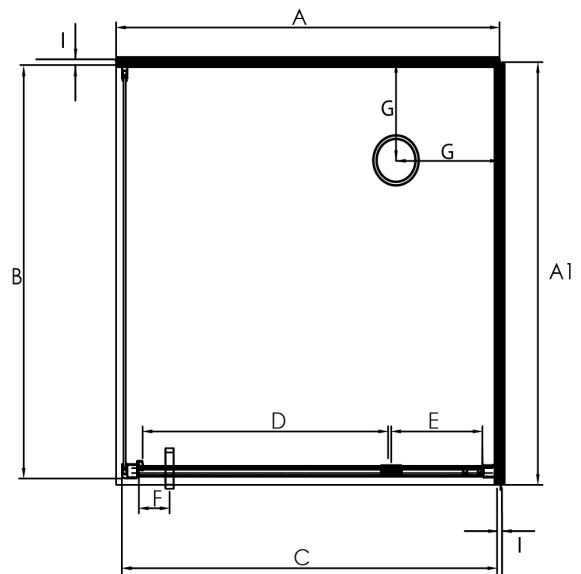

AQUERO 1000 x 900 PIVOT DOOR SHOWERS

Pictured - Aquero 1000x900mm (1000mm Door)
Left-hand Tray Configuration Black Flat Wall
SKU S1X9LHAQSBLFW

Pictured - LH tray with door on 900 side

DESCRIPTION

The Aquero Range of Pivot Door Showers can be purchased as a complete Shower Cubicle including Acrylic Tray, Wall Liner and Door Pack.

The Door Pack and Tray can also be purchased as individual items for installation on a tiled floor and/or wall.

SEE TILE SHOWER LAYOUT FOR SETOUT DIMENSIONS

The door is reversible (flip to fit).

FEATURES

- Total OVERALL height 2020mm
- Available in White, Silver or Black
- Low profile tray with 40mm upstand
- 1950mm high glass
- Pivot door in a modern 1 piece design with 6mm safety glass
- Extrusions allow for adjustment to wall and floor
- High quality hardware

LEGEND

Dimension	Description	Shower Size	
		1000 x 900 900 Door	1000 x 900 1000 Door
A	Tray External Width Dimension	900mm	1000mm
A1	Tray External Length Dimension	1000mm	900mm
B	Return Panel Dimension	970mm	870mm
C	Door Frame Dimension	870mm	970mm
D	Door Opening Dimension	640mm	640mm
E	Centre of Pivot Block to Inside of Frame	138mm	238mm
F	Centre of Handle to Edge of Door	80mm	80mm
G	Waste position	250mm	250mm
H	Waste position	250mm	250mm
I	Gib board + Glue + Liner Thickness	13mm	13mm