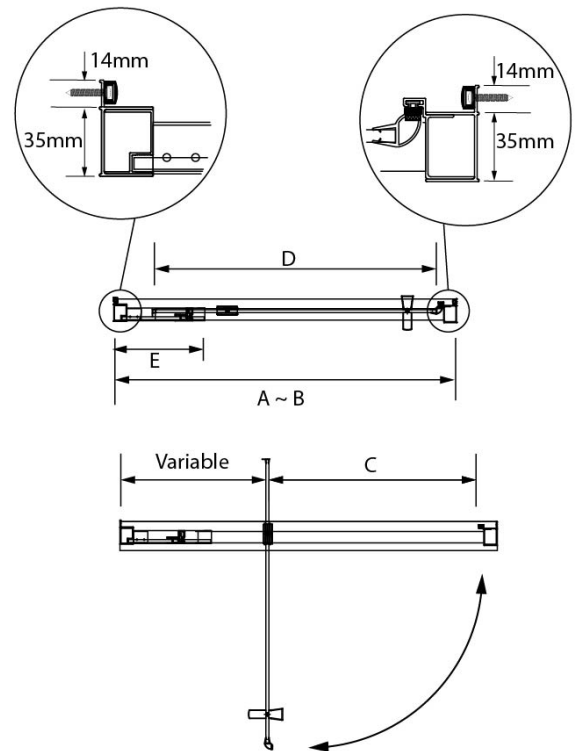

ADJUSTABLE SHOWER DOORS

Pictured - NP2 Adjustable door 1950mm Silva
SKU - **DNP2SI195**

DESCRIPTION

The Symphony Adjustable Shower Door range makes the perfect solution for replacing an old pivot door or shower curtain installed in an alcove cubicle.

The frame features a sliding "trombone" top and bottom rail system which allows the frame to expand and contract to the required width.

The door opening and fixed glass return panel width never changes however the distance from the door pivot block to the adjacent wall varies as the door is expanded.

Our doors are available in either 1830mm or 1950mm overall height.

FEATURES

- AS/NZS 2208 A Grade Safety Glass
- Door panel features a frameless design
- Door can open on the RH or LH side "flip to fit"
- Adjustable "trombone" frame
- Stylish minimalist design
- Polished alloy handle
- Available in Silva (some sizes available in White)
- Available in 1950mm OR 1830mm heights
- Removable bottom drip seal for easy cleaning

Dimension	Description	Door Model					
		NP1	NP2	NP3	NP4	NP5	NP6
A	Minimum frame width overall	715mm	785mm	855mm	925mm	995mm	1135mm
B	Maximum Frame width overall	785mm	855mm	925mm	995mm	1065mm	1205mm
C	Door opening width	377mm	417mm	457mm	540mm	575mm	645mm
D	Door panel width	560mm	600mm	640mm	695mm	730mm	800mm
E	Fixed glass return panel and frame width	255mm	285mm	315mm	290mm	325mm	395mm